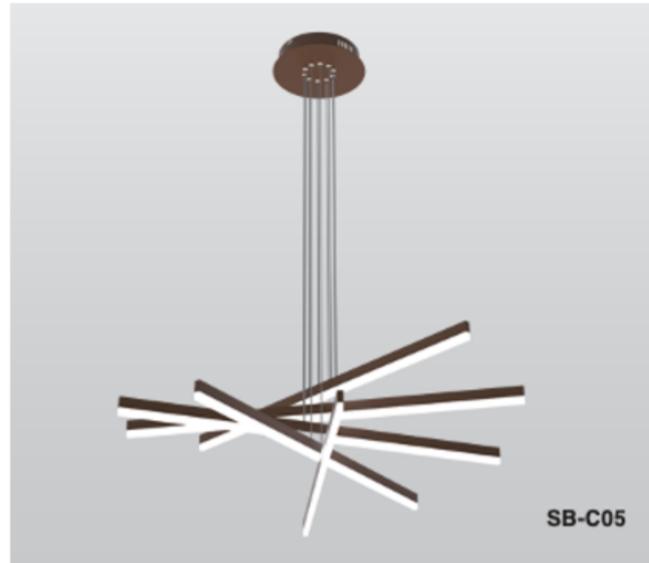

# SHIMMER LINEAR 5

SHIMMER LINEAR 5 PENDANT

Agora “SHIMMER LINEAR 5” LED pendant light offers a different look for maximum effect, designed to be both elegant and creative while providing energy efficient high lumen output. Fixtures available in 1-8 Lights or any number of Lights by your designs, color temperature are 3000K/3500K/4000K all in 1 select by Internal CCT Color selector switch or Tunable white & dimming by Wall switch / Smart phone control / Voice control. Perfect for office, conference room, hospital, labs, bars and any other commercial applications.

Fixture can be manually adjusted from 1' to 10' with standard cable. Longer custom lengths available. Standard Finishes - Black, White, Silver, and Bronze. Other finishes available.

Material: Canopy Iron + Aluminium Profile + Acrylic  
 10' Adjustable Aircraft Cable/Power Cord Included (Custom length available)  
 Efficiency: Up to 85 LPW  
 CCT Selectable (Standard): 3000K, 3500K, 4000K  
 Controls: 1-10V (Standard), Color Tunable white & Dimming control by Wall Switch Phone  
 App, voice control ZigBee 3 in 1  
 Emergency Battery back up available

Limited Warranty: 5 Years  
 Ships Assembled  
 UL, cUL, FCC  
 Power factor: ≥0.95  
 Input Voltage: 100-277V universal  
 Beam Angle: 120°  
 Operating temperature: -40°F to 122°F

**Model Information:**

**Example: SB-C05-100WSB**

Products series	Wattage	Options	Profile Finishes
SB-C05	100W=100W 5 lights	S=Color Selectable 3K/35K/4K 0-10V dim (Standard) 4K factory color set T=3K-4K Color Tunable 3-4K by wall switch including phone App and voice control L=Line Triac dimming	B=Black Jack (Stock Color) S=Platinum Silver (Stock Color) W=Gloss White (Stock Color) O=Oil Bronze (Stock Color) RAL number for other Color