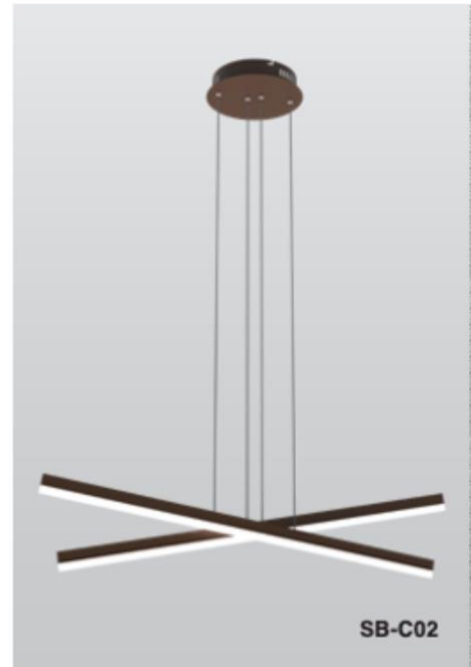

# SHIMMER LINEAR 2

SHIMMER LINEAR 2 PENDANT

Agora "SHIMMER LINEAR 2" LED pendant light offers a different look for maximum effect, designed to be both elegant and creative while providing energy efficient high lumen output. Fixtures available in 1-8 Lights or any number of Lights by your designs, color temperature are 3000K/3500K/4000K all in 1 select by Internal CCT Color selector switch or Tunable white & dimming by Wall switch / Smart phone control / Voice control. Perfect for office, conference room, hospital, labs, bars and any other commercial applications.

Fixture can be manually adjusted from 1' to 10' with standard cable. Longer custom lengths available. Standard Finishes - Black, White, Silver, and Bronze. Other finishes available.

Material: Canopy Iron + Aluminium Profile + Acrylic  
 10' Adjustable Aircraft Cable/Power Cord Included (Custom length available)  
 Efficiency: Up to 85 LPW  
 CCT Selectable (Standard): 3000K, 3500K, 4000K  
 Controls: 1-10V (Standard), Color Tunable white & Dimming control by Wall Switch Phone App, voice control ZigBee 3 in 1  
 Emergency Battery back up available

Limited Warranty: 5 Years  
 Ships Assembled  
 UL, cUL, FCC  
 Power factor: ≥0.95  
 Input Voltage: 100-277V universal  
 Beam Angle: 120°  
 Operating temperature: -40°F to 122°F

**Model Information:**

**Example: SB-C02-40WSB**

Products series	Wattage	Options	Profile Finishes
SB-C02	40W=40W 2 lights	S=Color Selectable 3K/35K/4K 0-10V dim (Standard) 4K factory color set T=3K-4K Color Tunable 3-4K by wall switch including phone App and voice control L=Line Triac dimming	B=Black Jack (Stock Color) S=Platinum Silver (Stock Color) W=Gloss White (Stock Color) O=Oil Bronze (Stock Color) RAL number for other Color