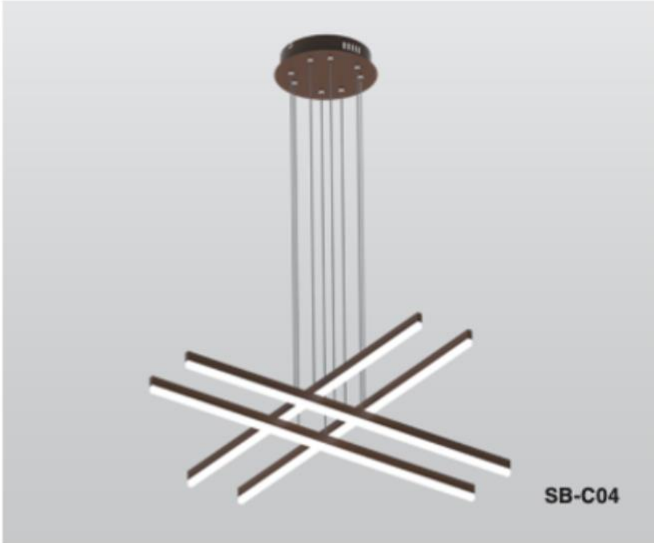

# SHIMMER LINEAR 4

SHIMMER LINEAR 4 PENDANT

Agora "SHIMMER LINEAR 4" LED pendant light offers a different look for maximum effect, designed to be both elegant and creative while providing energy efficient high lumen output. Fixtures available in 1-8 Lights or any number of Lights by your designs, color temperature are 3000K/3500K/4000K all in 1 select by Internal CCT Color selector switch or Tunable white & dimming by Wall switch / Smart phone control / Voice control. Perfect for office, conference room, hospital, labs, bars and any other commercial applications.

Fixture can be manually adjusted from 1' to 10' with standard cable. Longer custom lengths available. Standard Finishes - Black, White, Silver, and Bronze. Other finishes available.

Material: Canopy Iron + Aluminium Profile + Acrylic  
10' Adjustable Aircraft Cable/Power Cord Included (Custom length available)  
Efficiency: Up to 85 LPW  
CCT Selectable (Standard): 3000K, 3500K, 4000K  
Controls: 1-10V (Standard), Color Tunable white & Dimming control by Wall Switch Phone App, voice control ZigBee 3 in 1  
Emergency Battery back up available

Limited Warranty: 5 Years  
Ships Assembled  
UL, cUL, FCC  
Power factor: ≥0.95  
Input Voltage: 100-277V universal  
Beam Angle: 120°  
Operating temperature: -40°F to 122°F

**Model Information:**

**Example: SB-C04-80WSB**

Products series	Wattage	Options	Profile Finishes
SB-C04	80W=80W 4 lights	S=Color Selectable 3K/35K/4K 0-10V dim (Standard) 4K factory color set T=3K-4K Color Tunable 3-4K by wall switch including phone App and voice control L=Line Triac dimming	B=Black Jack (Stock Color) S=Platinum Silver (Stock Color) W=Gloss White (Stock Color) O=Oil Bronze (Stock Color) RAL number for other Color