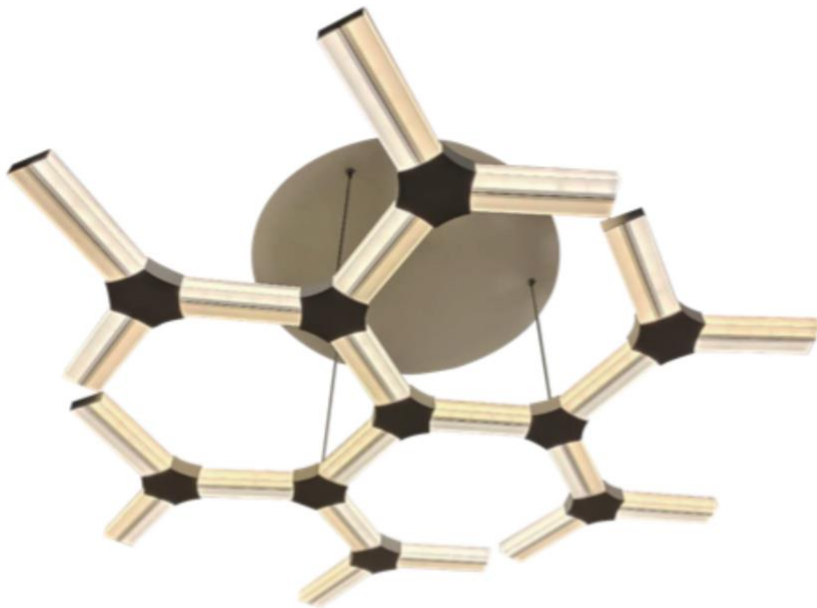

SB-W07A210W

Model Information:

SB-W07A210WSB

Products series	Wattage	Options	Profile Finishes
SB-W07A	210W = 210W	S=Color Selectable 3K/35K/4K 0-10V Dim (Standard) 4K factory color set T=3K-4K Color Tunable 3-4K by wall switch including phone App and voice control L=Line Triac dimming	B=Black Jack S=Platinum Silver W=Gloss White (Stock Color)

Accessory

ACCESSORY ITEMS	MODEL NUMBER	DESCRIPTION!
	SB-TONE-WSX	Tunable white & dimming DimTone Wall switch by moving 2 sliders on wall switch also available control by phone App and voice, 1 Wall Switch controls Max 700W light fixtures, 120V with no battery required
	SB-EBP/5W/B	Factory installed Remote Emergency Battery Pack 5W 90 minutes
	SB-EBP/10.7W/B	Factory installed Remote Emergency Battery Pack 10.7W 90 minutes
	SB-EBP/17W/B	Factory installed Remote Emergency Battery Pack 17W 90 minutes