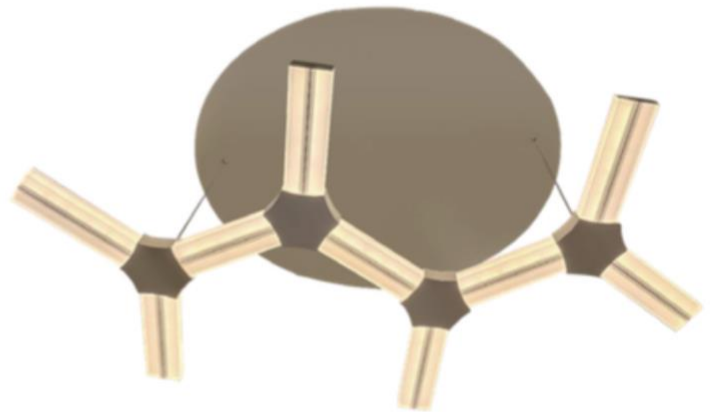

# SNOWMASS

LED Snowmass Pendant

Snowball "SNOWMASS" up and downlighting 360-degree LED modular fixture creates a piece with large dimensions where the alabaster and its warm, intimate light stand out. Sizes ranging from 16" to 72" or any custom sizes by your designs, extruded aluminum frame with glare-free acrylic lens and 10' long adjustable aircraft cable suspension. Available in silver, white, black, bronze and in your choice of any other color finishes. Emergency backup battery available. Fixtures color temperatures are 3000K/3500K/4000K all in 1 select by Internal CCT Color selector switch or Tunable white & dimming by Wall switch / Smart phone control / Voice control. Perfect for office, conference room and any other commercial applications.

**SB-W03B90W**

Fixture can be manually adjusted from 1' to 10' with standard cable. Longer custom lengths available. Standard Finishes - Black, White, Silver, and Bronze. Other finishes available.

White

Material: Canopy Iron + Aluminium Profile + Acrylic  
 10' Adjustable Aircraft Cable/Power Cord Included (Custom length available)  
 Efficiency: Up to 85 LPW  
 CCT Selectable (Standard): 3000K, 3500K, 4000K  
 Controls: 1-10V (Standard), Color Tunable white & Dimming control by Wall Switch Phone  
 App, voice control ZigBee 3 in 1  
 Emergency Battery back up available

**Dimension & Weight:**

10.20 lbs