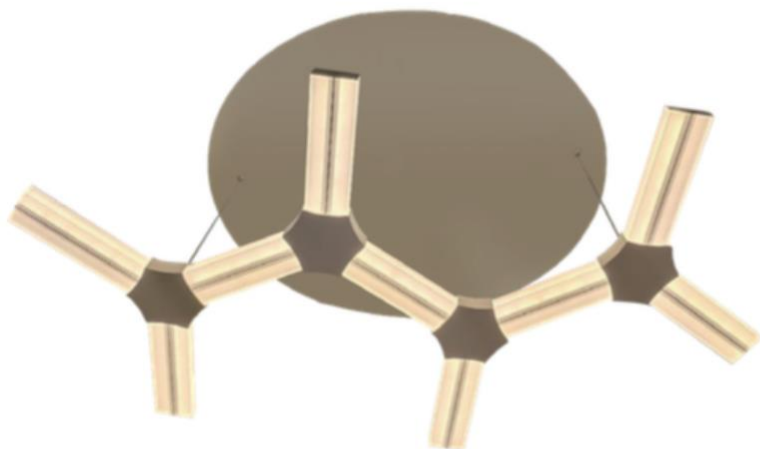

SB-W03B90W

Model Information:

SB-W03A90WSB

Products series	Wattage	Options	Profile Finishes
SB-W03A	90W = 90W	S=Color Selectable 3K/35K/4K 0-10V Dim (Standard) 4K factory color set T=3K-4K Color Tunable 3-4K by wall switch including phone App and voice control L=Line Triac dimming	B=Black Jack S=Platinum Silver W=Gloss White (Stock Color)

Accessory

ACCESSORY ITEMS	MODEL NUMBER	DESCRIPTION!
	SB-TONE-WSX	Tunable white & dimming DimTone Wall switch by moving 2 sliders on wall switch also available control by phone App and voice, 1 Wall Switch controls Max 700W light fixtures, 120V with no battery required
	SB-EBP/5W/B	Factory installed Remote Emergency Battery Pack 5W 90 minutes
	SB-EBP/10.7W/B	Factory installed Remote Emergency Battery Pack 10.7W 90 minutes
	SB-EBP/17W/B	Factory installed Remote Emergency Battery Pack 17W 90 minutes