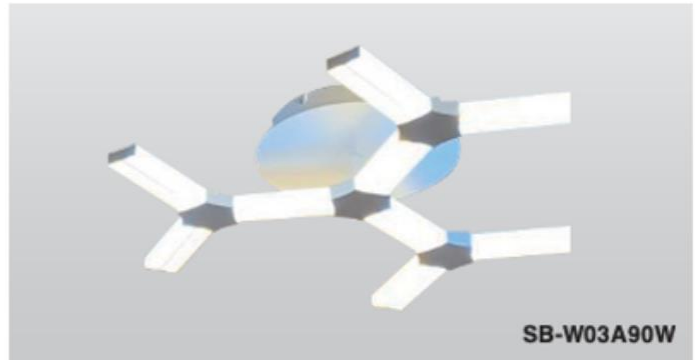

SNOWMASS

LED Snowmass Pendant

Snowball "SNOWMASS" up and downlighting 360-degree LED modular fixture creates a piece with large dimensions where the alabaster and its warm, intimate light stand out. Sizes ranging from 16" to 72" or any custom sizes by your designs, extruded aluminum frame with glare-free acrylic lens and 10' long adjustable aircraft cable suspension. Available in silver, white, black, bronze and in your choice of any other color finishes. Emergency backup battery available. Fixtures color temperatures are 3000K/3500K/4000K all in 1 select by Internal CCT Color selector switch or Tunable white & dimming by Wall switch / Smart phone control / Voice control. Perfect for office, conference room and any other commercial applications.

Fixture can be manually adjusted from 1' to 10' with standard cable. Longer custom lengths available. Standard Finishes - Black, White, Silver, and Bronze. Other finishes available.

Material: Canopy Iron + Aluminium Profile + Acrylic
 10' Adjustable Aircraft Cable/Power Cord Included (Custom length available)
 Efficiency: Up to 85 LPW
 CCT Selectable (Standard): 3000K, 3500K, 4000K
 Controls: 1-10V (Standard), Color Tunable white & Dimming control by Wall Switch Phone
 App, voice control ZigBee 3 in 1
 Emergency Battery back up available

Limited Warranty: 5 Years
 Ships Assembled
 UL, cUL, FCC
 Power factor: ≥0.95
 Input Voltage: 100-277V universal
 Beam Angle: 120°
 Operating temperature: -40°F to 122°F

Model Information:

SB-W03A90WSB

Products series	Wattage	Options	Profile Finishes
SB-W03A	90W = 90W	S=Color Selectable 3K/35K/4K 0-10V Dim (Standard) 4K factory color set T=3K-4K Color Tunable 3-4K by wall switch including phone App and voice control L=Line Triac dimming	B=Black Jack S=Platinum Silver W=Gloss White (Stock Color)

Dimension & Weight:

11.20 lbs