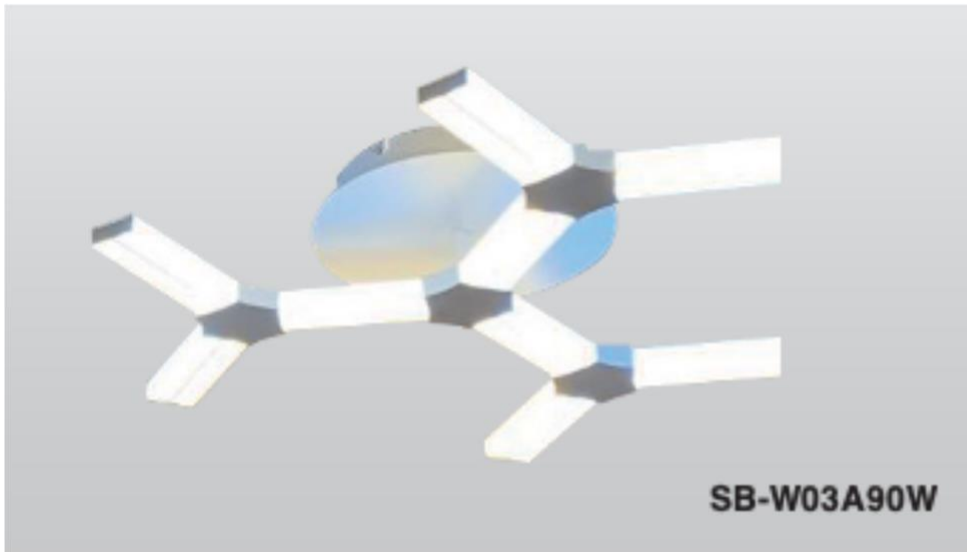

SNOWMASS

LED Snowmass Pendant

Snowball "SNOWMASS" up and downlighting 360-degree LED modular fixture creates a piece with large dimensions where the alabaster and its warm, intimate light stand out. Sizes ranging from 16" to 72" or any custom sizes by your designs, extruded aluminum frame with glare-free acrylic lens and 10' long adjustable aircraft cable suspension. Available in silver, white, black, bronze and in your choice of any other color finishes. Emergency backup battery available. Fixtures color temperatures are 3000K/3500K/4000K all in 1 select by Internal CCT Color selector switch or Tunable white & dimming by Wall switch / Smart phone control / Voice control. Perfect for office, conference room and any other commercial applications.

Fixture can be manually adjusted from 1' to 10' with standard cable. Longer custom lengths available. Standard Finishes - Black, White, Silver, and Bronze. Other finishes available.

Material: Canopy Iron + Aluminium Profile + Acrylic
 10' Adjustable Aircraft Cable/Power Cord Included (Custom length available)
 Efficiency: Up to 85 LPW
 CCT Selectable (Standard): 3000K, 3500K, 4000K
 Controls: 1-10V (Standard), Color Tunable white & Dimming control by Wall Switch Phone
 App, voice control ZigBee 3 in 1
 Emergency Battery back up available

Limited Warranty: 5 Years
 Ships Assembled
 UL, cUL, FCC
 Power factor: ≥0.95
 Input Voltage: 100-277V universal
 Beam Angle: 120°
 Operating temperature: -40°F to 122°F

Model Information:

SB-W03A90WSB

Products series	Wattage	Options	Profile Finishes
SB-W03A	90W = 90W	S=Color Selectable 3K/35K/4K 0-10V Dim (Standard) 4K factory color set T=3K-4K Color Tunable 3-4K by wall switch including phone App and voice control L=Line Triac dimming	B=Black Jack S=Platinum Silver W=Gloss White (Stock Color)

Dimension & Weight:

11.20 lbs