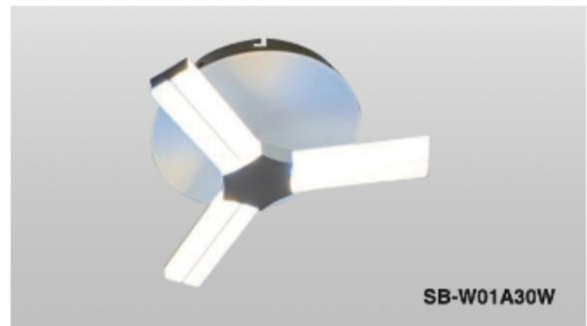

## LED Snowmass Pendant

Snowball "SNOWMASS" up and downlighting 360-degree LED modular fixture creates a piece with large dimensions where the alabaster and its warm, intimate light stand out. Sizes ranging from 16" to 72" or any custom sizes by your designs, extruded aluminum frame with glare-free acrylic lens and 10' long adjustable aircraft cable suspension. Available in silver, white, black, bronze and in your choice of any other color finishes. Emergency backup battery available. Fixtures color temperatures are 3000K/3500K/4000K all in 1 select by Internal CCT Color selector switch or Tunable white & dimming by Wall switch / Smart phone control / Voice control. Perfect for office, conference room and any other commercial applications.

Fixture can be manually adjusted from 1' to 10' with standard cable. Longer custom lengths available. Standard Finishes - Black, White, Silver, and Bronze. Other finishes available.

Material: Canopy Iron + Aluminium Profile + Acrylic  
10' Adjustable Aircraft Cable/Power Cord Included (Custom length available)  
Efficiency: Up to 85 LPW  
CCT Selectable (Standard): 3000K, 3500K, 4000K  
Controls: 1-10V (Standard), Color Tunable white & Dimming control by Wall Switch Phone App, voice control ZigBee 3 in 1  
Emergency Battery back up available

**SB-W01A30WSB**

Products series	Wattage	Options	Profile Finishes
SB-W01A	30W = 30W	S=Color Selectable 3K/35K/4K 0-10V Dim (Standard) 4K factory color set T=3K-4K Color Tunable 3-4K by wall switch including phone App and voice control L=Line Triac dimming	B=Black Jack S=Platinum Silver W=Gloss White (Stock Color)