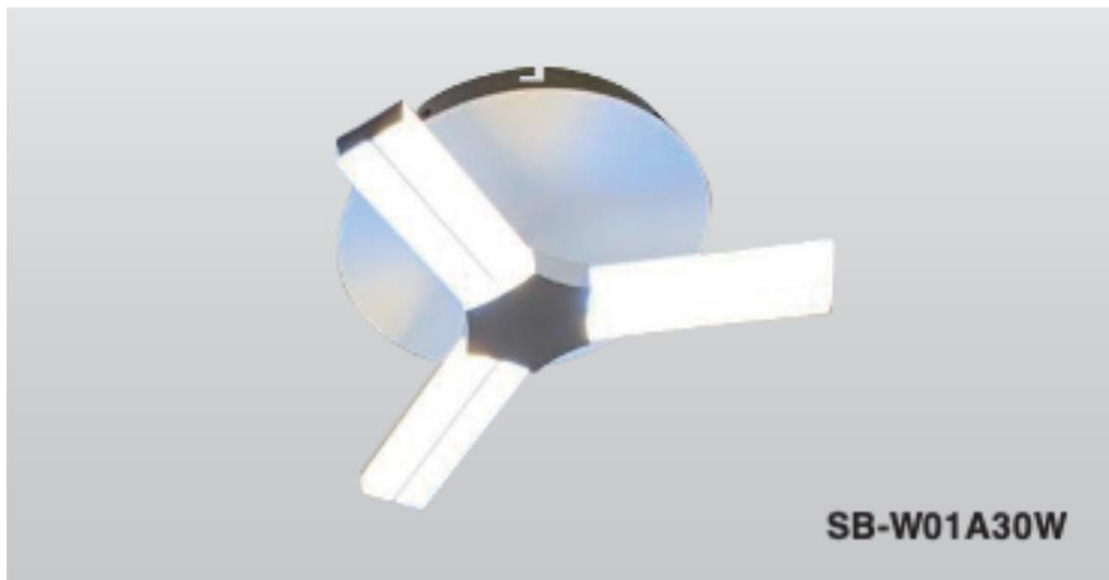

Model Information:

SB-W01A30WSB

Products series	Wattage	Options	Profile Finishes
SB-W01A	30W = 30W	S=Color Selectable 3K/35K/4K 0-10V Dim (Standard) 4K factory color set T=3K-4K Color Tunable 3-4K by wall switch including phone App and voice control L=Line Triac dimming	B=Black Jack S=Platinum Silver W=Gloss White (Stock Color)

Accessory

ACCESSORY ITEMS	MODEL NUMBER	DESCRIPTION!
	SB-TONE-WSX	Tunable white & dimming DimTone Wall switch by moving 2 sliders on wall switch also available control by phone App and voice, 1 Wall Switch controls Max 700W light fixtures, 120V with no battery required
	SB-EBP/5W/B	Factory installed Remote Emergency Battery Pack 5W 90 minutes
	SB-EBP/10.7W/B	Factory installed Remote Emergency Battery Pack 10.7W 90 minutes
	SB-EBP/17W/B	Factory installed Remote Emergency Battery Pack 17W 90 minutes