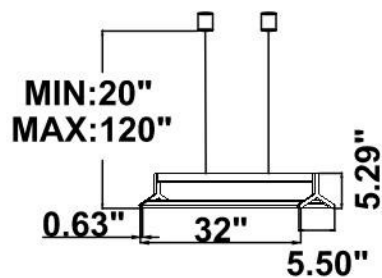

Fixture can be manually adjusted from 1’ to 10’ with standard cable. Longer custom lengths available. Standard Finishes - Black, White, Silver, and Bronze. Other finishes available.

Material: Canopy Iron + Aluminium Profile + Acrylic
 10’ Adjustable Aircraft Cable/Power Cord Included (Custom length available)
 Efficiency: Up to 85 LPW
 CCT Selectable (Standard): 3000K, 3500K, 4000K
 Controls: 1-10V (Standard), Color Tunable white & Dimming control by Wall Switch Phone
 App, voice control ZigBee 3 in 1
 Emergency Battery back up available

Dimension & Weight:

SB-J01E: with canopy

SB-J01J: Remote Mount

14 lbs

16 lbs

17 lbs

18 lbs

20 lbs