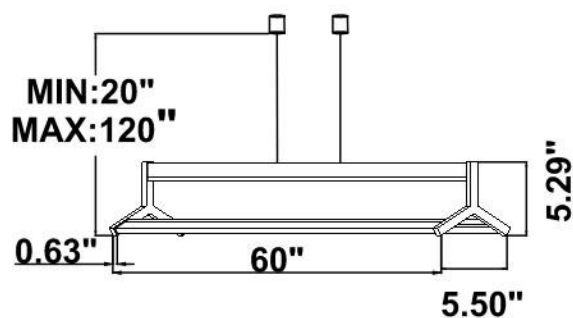

Dimension & Weight:

SB-J01E: with canopy

SB-J01J: Remote Mount

14 lbs

16 lbs

17 lbs

18 lbs

20 lbs