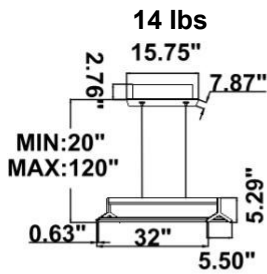

Dimension & Weight:

SB-J01E: with canopy

SB-J01J: Remote Mount

14 lbs

16 lbs

17 lbs

18 lbs

20 lbs