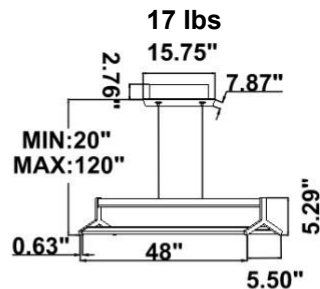

Dimension & Weight:

SB-J01E: with canopy

SB-J01J: Remote Mount

14 lbs

16 lbs

17 lbs

18 lbs

20 lbs