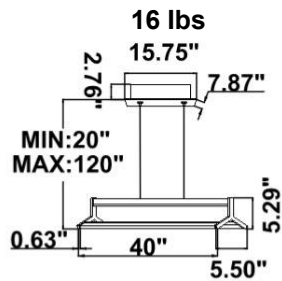

Dimension & Weight:

SB-J01E: with canopy

SB-J01J: Remote Mount

14 lbs

16 lbs

17 lbs

18 lbs

20 lbs