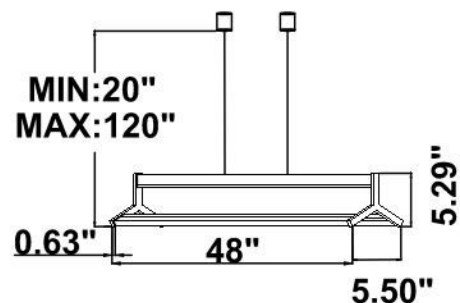

Fixture can be manually adjusted from 1’ to 10’ with standard cable. Longer custom lengths available. Standard Finishes - Black, White, Silver, and Bronze. Other finishes available.

Material: Canopy Iron + Aluminium Profile + Acrylic
 10’ Adjustable Aircraft Cable/Power Cord Included (Custom length available)
 Efficiency: Up to 85 LPW
 CCT Selectable (Standard): 3000K, 3500K, 4000K
 Controls: 1-10V (Standard), Color Tunable white & Dimming control by Wall Switch Phone
 App, voice control ZigBee 3 in 1
 Emergency Battery back up available

Dimension & Weight:

SB-J01E: with canopy

SB-J01J: Remote Mount

14 lbs

16 lbs

17 lbs

18 lbs

20 lbs