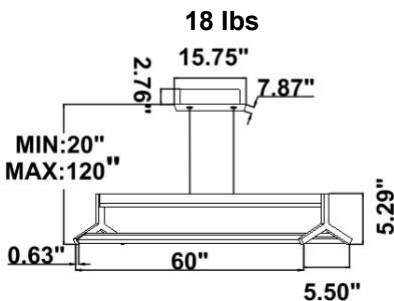

Dimension & Weight:

SB-J01E: with canopy

SB-J01J: Remote Mount

14 lbs

16 lbs

17 lbs

18 lbs

20 lbs