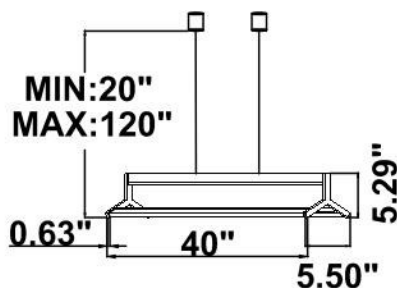

Fixture can be manually adjusted from 1’ to 10’ with standard cable. Longer custom lengths available. Standard Finishes - Black, White, Silver, and Bronze. Other finishes available.

Material: Canopy Iron + Aluminium Profile + Acrylic
 10’ Adjustable Aircraft Cable/Power Cord Included (Custom length available)
 Efficiency: Up to 85 LPW
 CCT Selectable (Standard): 3000K, 3500K, 4000K
 Controls: 1-10V (Standard), Color Tunable white & Dimming control by Wall Switch Phone
 App, voice control ZigBee 3 in 1
 Emergency Battery back up available

Dimension & Weight:

SB-J01E: with canopy

SB-J01J: Remote Mount

14 lbs

16 lbs

17 lbs

18 lbs

20 lbs