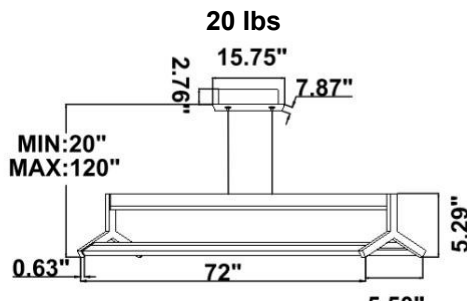

Dimension & Weight:

SB-J01E: with canopy

SB-J01J: Remote Mount

14 lbs

16 lbs

17 lbs

18 lbs

20 lbs