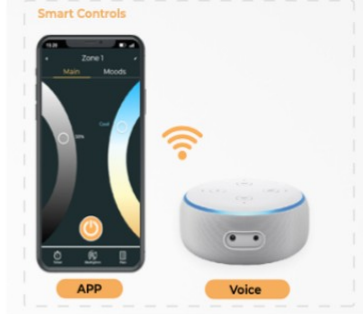

Fixture can be manually adjusted from 1' to 10' with standard cable. Longer custom lengths available. Standard Finishes - Black, White, Silver, and Bronze. Other finishes available.

Material: Canopy Iron + Aluminium Profile + Acrylic  
 10' Adjustable Aircraft Cable/Power Cord Included (Custom length available)  
 Efficiency: Up to 85 LPW  
 CCT Selectable (Standard): 3000K, 3500K, 4000K  
 Controls: 1-10V (Standard), Color Tunable white & Dimming control by Wall Switch Phone App, voice control ZigBee 3 in 1  
 Emergency Battery back up available

3000K-4000K Tunable white & Dimming control by DimTone wall Switch, Phone App and voice control are built in

**Accessory**

ACCESSORY ITEMS	MODEL NUMBER	DESCRIPTION
	SB-TONE-WSX	Tunable white & dimming DimTone Wall switch by moving 2 sliders on wall switch also available control by phone App and voice, 1 Wall Switch controls Max 700W light fixtures, 120V with no battery required
	SB-EBP/5W/B	Factory installed Remote Emergency Battery Pack 5W 90 minutes
	SB-EBP/10.7W/B	Factory installed Remote Emergency Battery Pack 10.7W 90 minutes
	SB-EBP/17W/B	Factory installed Remote Emergency Battery Pack 17W 90 minutes