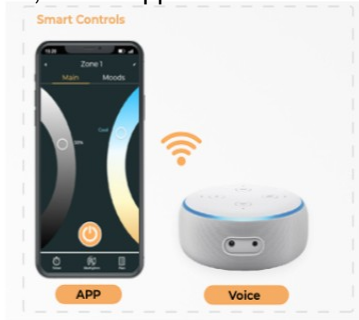

3000K-4000K Tunable white & Dimming control by DimTone wall Switch, Phone App and voice control are built in