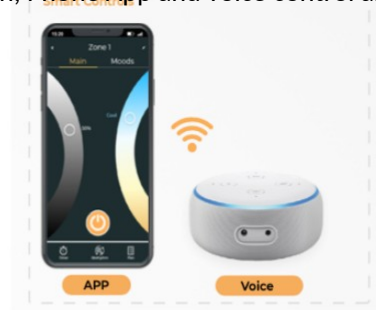

Accessory

ACCESSORY ITEMS	MODEL NUMBER	DESCRIPTION
	SB-TONE-WSX	Tunable white & dimming DimTone Wall switch by moving 2 sliders on wall switch also available control by phone App and voice, 1 Wall Switch controls Max 700W light fixtures, 120V with no battery required
	SB-EBP/5W/B	Factory installed Remote Emergency Battery Pack 5W 90 minutes
	SB-EBP/10.7W/B	Factory installed Remote Emergency Battery Pack 10.7W 90 minutes
	SB-EBP/17W/B	Factory installed Remote Emergency Battery Pack 17W 90 minutes

Dimension & Weight: