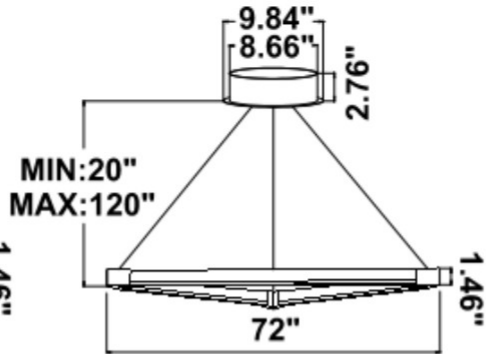

Fixture can be manually adjusted from 1' to 10' with standard cable. Longer custom lengths available. Standard Finishes - Black, White, Silver, and Bronze. Other finishes available.

Material: Canopy Iron + Aluminium Profile + Acrylic
 10' Adjustable Aircraft Cable/Power Cord Included (Custom length available)
 Efficiency: Up to 85 LPW
 CCT Selectable (Standard): 3000K, 3500K, 4000K
 Controls: 1-10V (Standard), Color Tunable white & Dimming control by Wall Switch Phone App, voice control ZigBee 3 in 1
 Emergency Battery back up available

Dimension & Weight:

J01M

13 lbs

14 lbs

15 lbs

16 lbs

17 lbs

SB-J01N 13 lbs

14 lbs

15 lbs

16 lbs

17 lbs