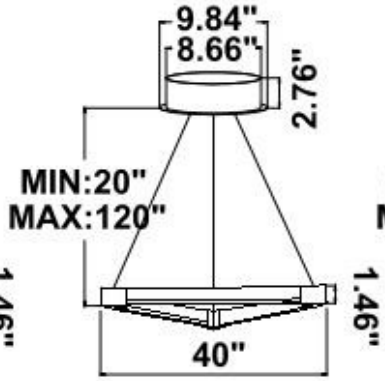

Fixture can be manually adjusted from 1' to 10' with standard cable. Longer custom lengths available. Standard Finishes - Black, White, Silver, and Bronze. Other finishes available.

Material: Canopy Iron + Aluminium Profile + Acrylic
 10' Adjustable Aircraft Cable/Power Cord Included (Custom length available)
 Efficiency: Up to 85 LPW
 CCT Selectable (Standard): 3000K, 3500K, 4000K
 Controls: 1-10V (Standard), Color Tunable white & Dimming control by Wall Switch Phone App, voice control ZigBee 3 in 1
 Emergency Battery back up available

Dimension & Weight:

J01M

13 lbs

14 lbs

15 lbs

16 lbs

17 lbs

SB-J01N 13 lbs