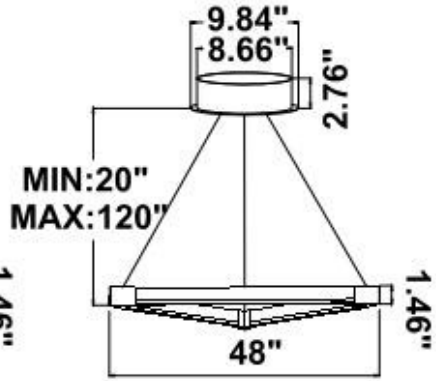

Fixture can be manually adjusted from 1' to 10' with standard cable. Longer custom lengths available. Standard Finishes - Black, White, Silver, and Bronze. Other finishes available.

Material: Canopy Iron + Aluminium Profile + Acrylic
 10' Adjustable Aircraft Cable/Power Cord Included (Custom length available)
 Efficiency: Up to 85 LPW
 CCT Selectable (Standard): 3000K, 3500K, 4000K
 Controls: 1-10V (Standard), Color Tunable white & Dimming control by Wall Switch Phone App, voice control ZigBee 3 in 1
 Emergency Battery back up available

Dimension & Weight:

J01M

13 lbs

14 lbs

15 lbs

16 lbs

17 lbs

SB-J01N 13 lbs