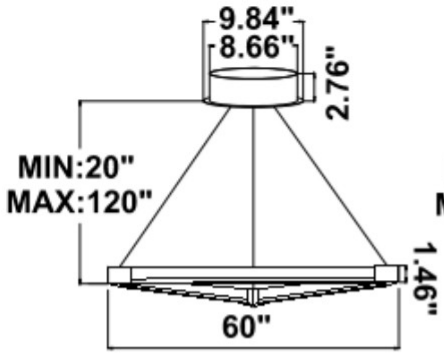

Fixture can be manually adjusted from 1' to 10' with standard cable. Longer custom lengths available. Standard Finishes - Black, White, Silver, and Bronze. Other finishes available.

Material: Canopy Iron + Aluminium Profile + Acrylic
 10' Adjustable Aircraft Cable/Power Cord Included (Custom length available)
 Efficiency: Up to 85 LPW
 CCT Selectable (Standard): 3000K, 3500K, 4000K
 Controls: 1-10V (Standard), Color Tunable white & Dimming control by Wall Switch Phone App, voice control ZigBee 3 in 1
 Emergency Battery back up available

Dimension & Weight:

J01M

13 lbs

14 lbs

15 lbs

16 lbs

17 lbs

SB-J01N 13 lbs

14 lbs

15 lbs

16 lbs

17 lbs