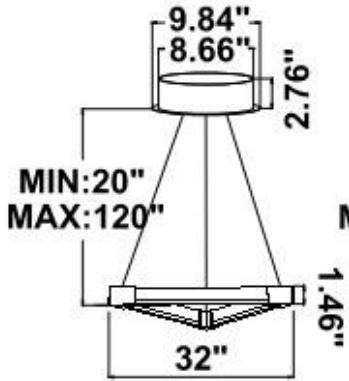

Fixture can be manually adjusted from 1' to 10' with standard cable. Longer custom lengths available. Standard Finishes - Black, White, Silver, and Bronze. Other finishes available.

Material: Canopy Iron + Aluminium Profile + Acrylic
 10' Adjustable Aircraft Cable/Power Cord Included (Custom length available)
 Efficiency: Up to 85 LPW
 CCT Selectable (Standard): 3000K, 3500K, 4000K
 Controls: 1-10V (Standard), Color Tunable white & Dimming control by Wall Switch Phone App, voice control ZigBee 3 in 1
 Emergency Battery back up available

Dimension & Weight:

J01M

13 lbs

14 lbs

15 lbs

16 lbs

17 lbs

SB-J01N 13 lbs