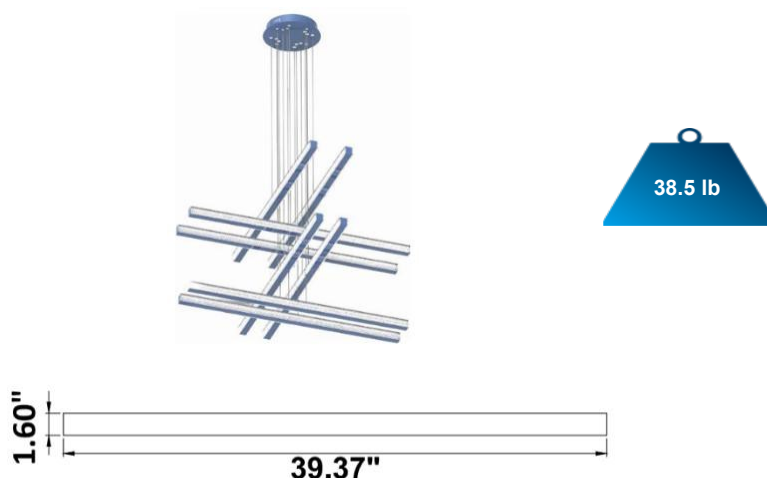

3000K-4000K Tunable white & Dimming control by DimTone wall Switch, Phone App and voice control are built in

Tunable White

Dimmable
100%-0%

RF CONTROL

OVERVIEW:

- Material: Canopy Iron + Aluminium Profile + Acrylic
- 10' Adjustable Aircraft Cable/Power Cord Included (Custom length available)
- Efficiency: Up to 85 LPW Delivered Lumen
- CCT Selectable (Standard): 3000K, 3500K, 4000K all in 1
- Controls: 0-10V (Standard) or Color Tunable white & Dimming control by Wall Switch Phone App, voice control 3 in 1

- Limited Warranty: 5 Years
- Ships Assembled
- UL, cUL, FCC
- Power factor: 0.95
- Input Voltage: 100-277V universal
- Beam Angle: 120°
- Operating temperature: -40°F to 122°F

DIMENSION & WEIGHT:

*** Model Information:**