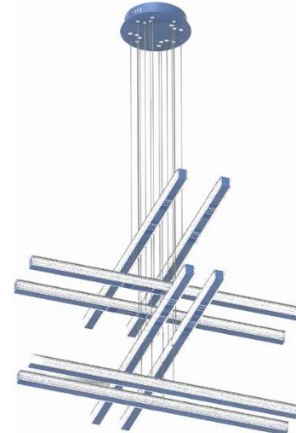

DESCRIPTION

Black “Nimbus Linear” suspension lights are ideal for long narrow spaces, this pendant support individual acrylic crystals which creates lighting a dramatic lighting effect with 360-degree lighting. Its timeless yet contemporary design gives it character and perfectly illuminates spaces of high architectural value. The black diamond LED Linear Chandelier features aluminum channels anodized in your choice of platinum silver, matt Black, oil bonze and in your choice of any other color finishes. Emergency backup battery available perfect for office, conference room and any other commercial applications.

Fixtures color temperature are 3000K/3500K/4000K all in 1 select by Internal CCT Color selector switch before completing install the fixture. Tunable white & Dimming available control after installed the fixture, control by DimTone Wall switch by moving 2 sliders on wall switch also available control by phone App and voice, 1 Wall Switch controls Max 700W light fixtures.