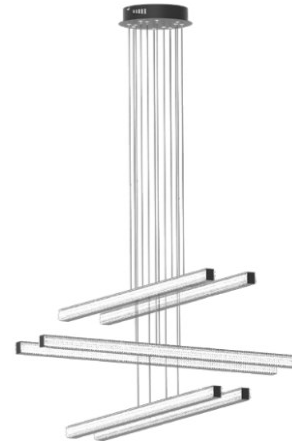

DESCRIPTION

Black “Nimbus Linear” suspension lights are ideal for long narrow spaces, this pendant support individual acrylic crystals which creates lighting a dramatic lighting effect with 360-degree lighting. Its timeless yet contemporary design gives it character and perfectly illuminates spaces of high architectural value. The black diamond LED Linear Chandelier features aluminum channels anodized in your choice of platinum silver, matt Black, oil bonze and in your choice of any other color finishes. Emergency backup battery available perfect for office, conference room and any other commercial applications.

Fixtures color temperature are 3000K/3500K/4000K all in 1 select by Internal CCT Color selector switch before completing install the fixture. Tunable white & Dimming available control after installed the fixture, control by DimTone Wall switch by moving 2 sliders on wall switch also available control by phone App and voice, 1 Wall Switch controls Max 700W light fixtures.