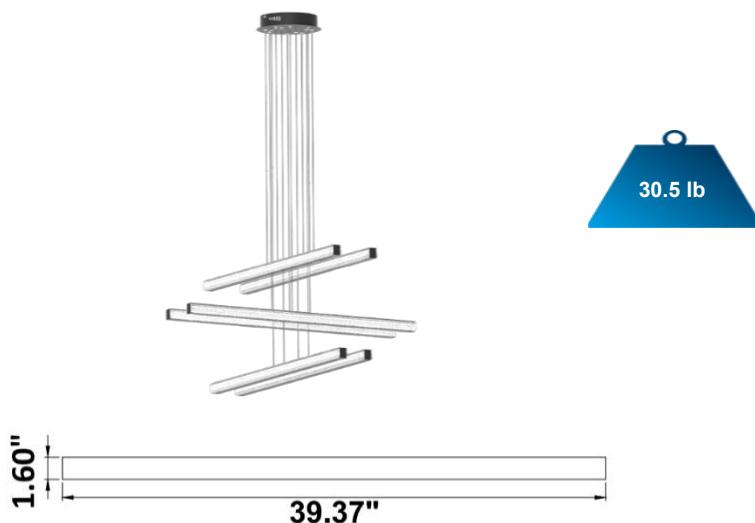

**OVERVIEW:**

- Material: Canopy Iron + Aluminium Profile + Acrylic
- 10' Adjustable Aircraft Cable/Power Cord Included (Custom length available)
- Efficiency: Up to 85 LPW Delivered Lumen
- CCT Selectable (Standard): 3000K, 3500K, 4000K all in 1
- Controls: 0-10V (Standard) or Color Tunable white & Dimming control by Wall Switch Phone App, voice control 3 in 1

- Limited Warranty: 5 Years
- Ships Assembled
- UL, cUL, FCC
- Power factor: 0.95
- Input Voltage: 100-277V universal
- Beam Angle: 120°
- Operating temperature: -40°F to 122°F

**DIMENSION & WEIGHT:**

**\* Model Information:**