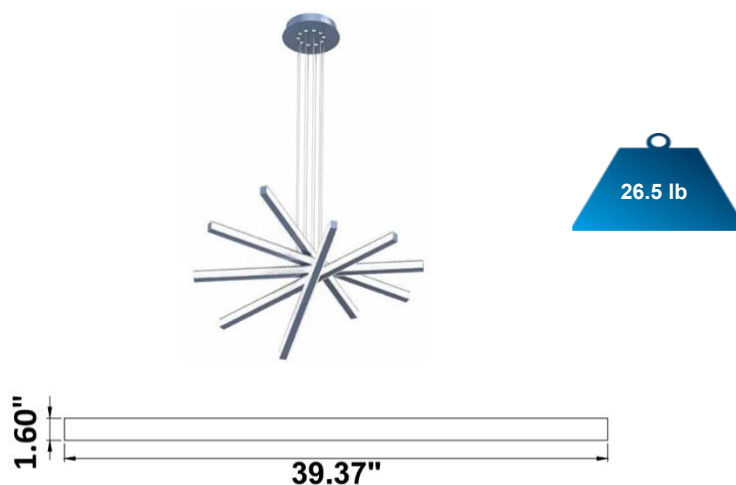

3000K-4000K Tunable white & Dimming control by DimTone wall Switch, Phone App and voice control are built in

Tunable White

Dimmable
100%-0%

RF CONTROL

OVERVIEW:

- Material: Canopy Iron + Aluminum Profile + Acrylic
- 10' Adjustable Aircraft Cable/Power Cord Included (Custom length available)
- Efficiency: Up to 85 LPW Delivered Lumen
- CCT Selectable (Standard): 3000K, 3500K, 4000K all in 1
- Controls: 0-10V (Standard) or Color Tunable white & Dimming control by Wall Switch Phone App, voice control 3 in 1

- Limited Warranty: 5 Years
- Ships Assembled
- UL, cUL, FCC
- Power factor: 0.95
- Input Voltage: 100-277V universal
- Beam Angle: 120°
- Operating temperature: -40°F to 122°F

DIMENSION & WEIGHT:

*** Model Information:**