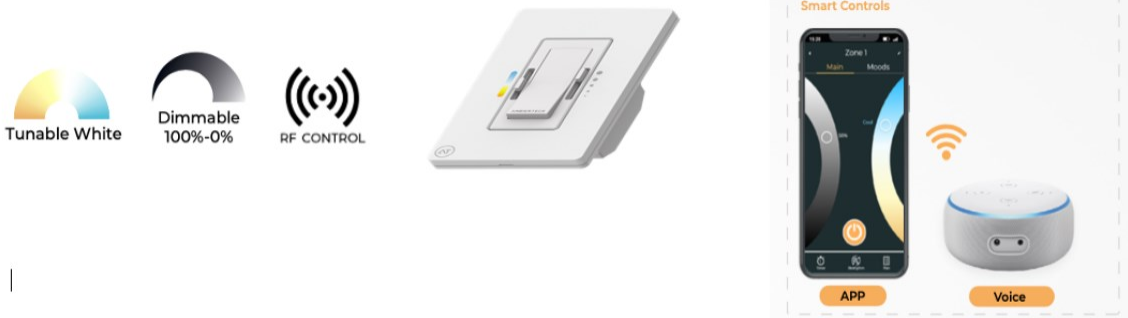

AVAILABLE HOUSING FINISHES

Call for other finishes color

3000K/3500K/4000K Color Selector Switch 0-10V dimming (Standard)

3000K-4000K Tunable white & Dimming control by DimTone wall Switch, Phone App and voice control are built in

OVERVIEW:

- Material: Canopy Iron + Aluminium Profile + Acrylic
- 10' Adjustable Aircraft Cable/Power Cord Included (Custom length available)
- Efficiency: Up to 85 LPW Delivered Lumen
- CCT Selectable (Standard): 3000K, 3500K, 4000K all in 1
- Controls: 0-10V (Standard) or Color Tunable white & Dimming control by Wall Switch Phone App, voice control 3 in 1
- Limited Warranty: 5 Years
- Ships Assembled
- UL, cUL, FCC
- Power factor: 0.95
- Input Voltage: 100-277V universal
- Beam Angle: 120°
- Operating temperature: -40°F to 122°F

DIMENSION & WEIGHT:

*** Model Information:**

Example: SB-B03-60WSB

Products series	Wattage	Options	Profile Finishes
*SB-B03	*60W=60W	*S=Color Selectable 3K/35K/4K 0-10V Dim (Standard) 4K factory color set	*B=Black Jack (Stock Color)
		T=3K-4K Color Tunable 3-4K by wall switch including phone App and voice control	S=Platinum Silver (Stock Color)
			W=Gloss White (Stock Color)
			O=Oil Bronze (Stock Color)
			RAL number for other Color

Accessory

ACCESSORY ITEMS	MODEL NUMBER	DESCRIPTION
	SB-TONE-WSX	Tunable white & dimming DimTone Wall switch by moving 2 sliders on wall switch also available control by phone App and voice, 1 Wall Switch controls Max 700W light fixtures, 120V with no battery required
	SB-EBP/5W/B	Factory installed Remote Emergency Battery Pack 5W 90 minutes
	SB-EBP/10.7W/B	Factory installed Remote Emergency Battery Pack 10.7W 90 minutes
	SB-EBP/17W/B	Factory installed Remote Emergency Battery Pack 17W 90 minutes