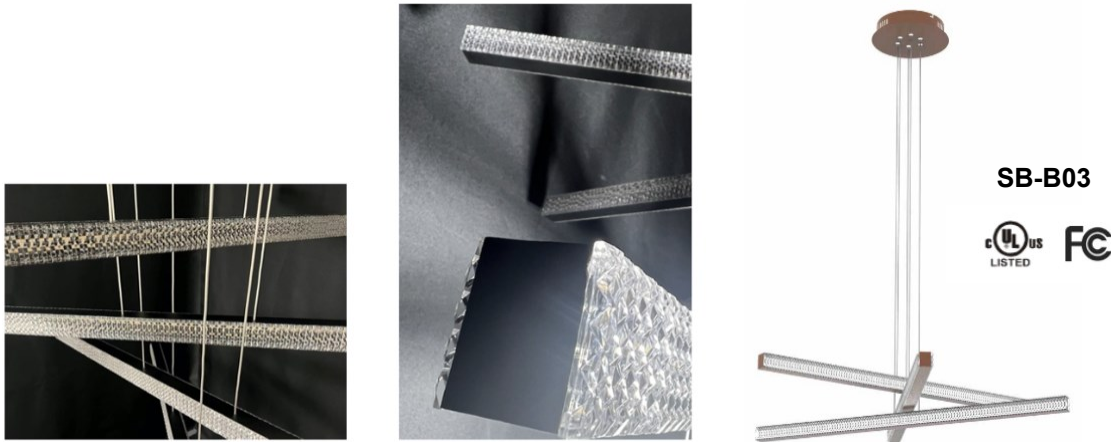

DESCRIPTION

Black “Nimbus Linear” suspension lights are ideal for long narrow spaces, this pendant support individual acrylic crystals which creates lighting a dramatic lighting effect with 360-degree lighting. Its timeless yet contemporary design gives it character and perfectly illuminates spaces of high architectural value. The black diamond LED Linear Chandelier features aluminum channels anodized in your choice of platinum silver, matt Black, oil bonze and in your choice of any other color finishes. Emergency backup battery available perfect for office, conference room and any other commercial applications.

Fixtures color temperature are 3000K/3500K/4000K all in 1 select by Internal CCT Color selector switch before completing install the fixture. Tunable white & Dimming available control after installed the fixture, control by DimTone Wall switch by moving 2 sliders on wall switch also available control by phone App and voice, 1 Wall Switch Controls Max 700W light fixtures.

OVERVIEW:

- Material: Canopy Iron + Aluminium Profile + Acrylic
- 10' Adjustable Aircraft Cable/Power Cord Included (Custom length available)
- Efficiency: Up to 85 LPW Delivered Lumen
- CCT Selectable (Standard): 3000K, 3500K, 4000K all in 1
- Controls: 0-10V (Standard) or Color Tunable white & Dimming control by Wall Switch Phone App, voice control 3 in 1
- Limited Warranty: 5 Years
- Ships Assembled
- UL, cUL, FCC
- Power factor: 0.95
- Input Voltage: 100-277V universal
- Beam Angle: 120°
- Operating temperature: -40°F to 122°F