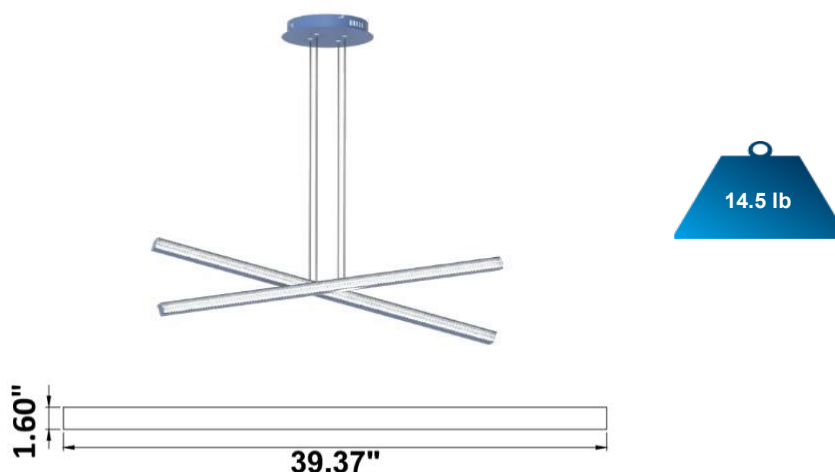

OVERVIEW:

- Material: Canopy Iron + Aluminium Profile + Acrylic
- 10' Adjustable Aircraft Cable/Power Cord Included (Custom length available)
- Efficiency: Up to 85 LPW Delivered Lumen
- CCT Selectable (Standard): 3000K, 3500K, 4000K all in 1
- Controls: 0-10V (Standard) or Color Tunable white & Dimming control by Wall Switch Phone App, voice control 3 in 1

- Limited Warranty: 5 Years
- Ships Assembled
- UL, cUL, FCC
- Power factor: 0.95
- Input Voltage: 100-277V universal
- Beam Angle: 120°
- Operating temperature: -40°F to 122°F

DIMENSION & WEIGHT:

*** Model Information:**