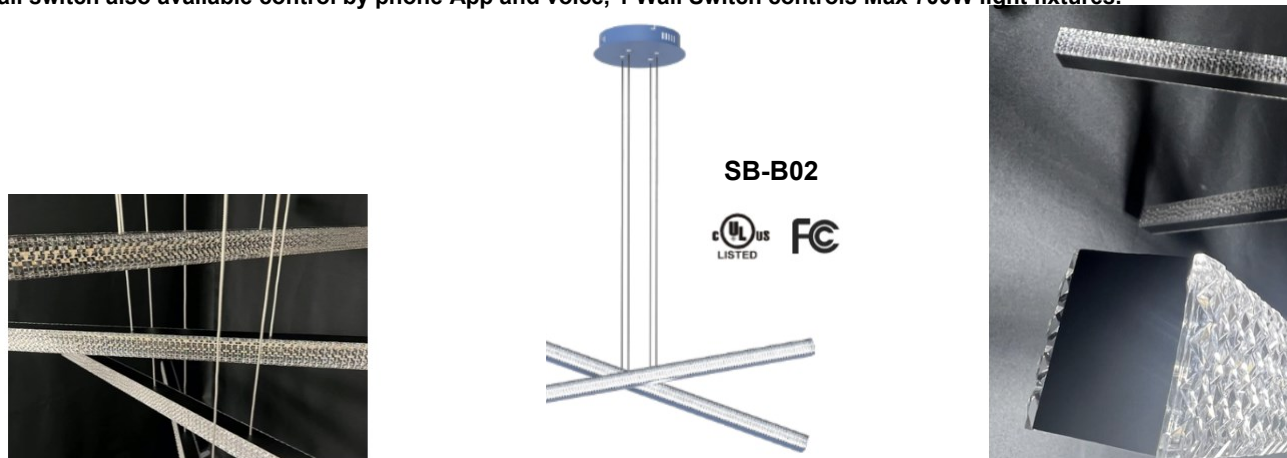

DESCRIPTION

Black “Nimbus Linear” suspension lights are ideal for long narrow spaces, this pendant support individual acrylic crystals which creates lighting a dramatic lighting effect with 340-degree lighting. Its timeless yet contemporary design gives it character and perfectly illuminates spaces of high architectural value. The black diamond LED Linear Chandelier features aluminum channels anodized in your choice of platinum silver, matt Black, oil bonze and in your choice of any other color finishes. Emergency backup battery available perfect for office, conference room and any other commercial applications.

Fixtures color temperature are 3000K/3500K/4000K all in 1 select by Internal CCT Color selector switch before completing install the fixture. Tunable white & Dimming available control after installed the fixture, control by DimTone Wall switch by moving 2 sliders on wall switch also available control by phone App and voice, 1 Wall Switch controls Max 700W light fixtures.

AVAILABLE HOUSING FINISHES

Call for other finishes color