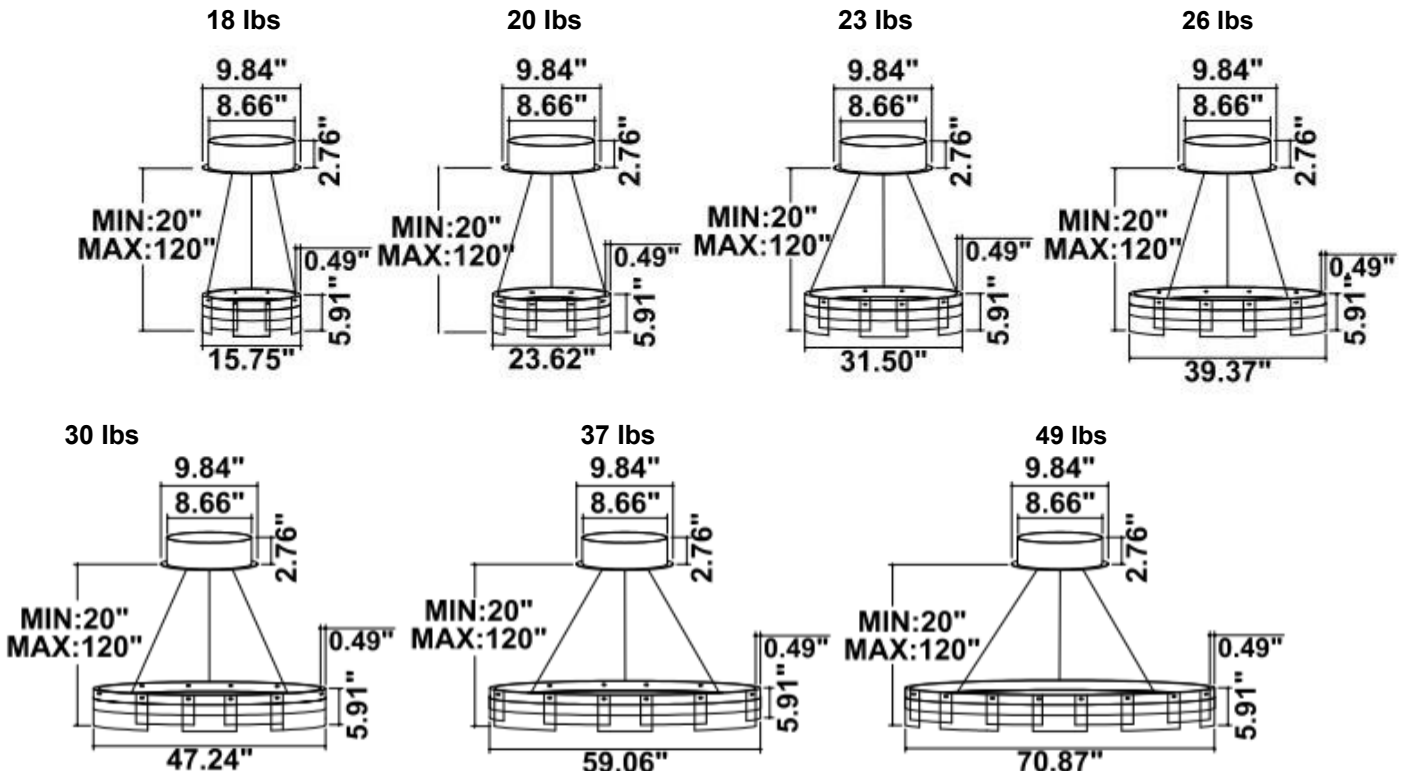

Fixture can be manually adjusted from 1' to 10' with standard cable. Longer custom lengths available. Standard Finishes - Black, White, Silver, and Bronze. Other finishes available.

Material: Canopy Iron + Aluminium Profile + Acrylic  
 10' Adjustable Aircraft Cable/Power Cord Included (Custom length available)  
 Efficiency: Up to 85 LPW  
 CCT Selectable (Standard): 3000K, 3500K, 4000K  
 Controls: 1-10V (Standard), Color Tunable white & Dimming control by Wall Switch Phone App, voice control ZigBee 3 in 1  
 Emergency Battery back up available

**Dimension & Weight:**

15.57" = 16" / 23.62" = 24" / 31.5" = 32" / 39.37" = 40" / 47.24" = 48" / 59.06" = 60" / 70.87" = 72"

SB-D01G

SB-D01H

SB-D01Y