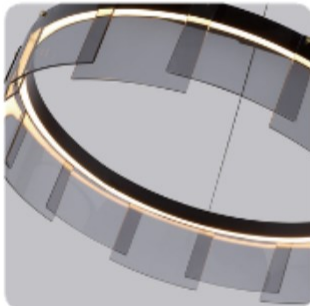

# Luminosity

LED Luminosity Pendant

Agora "Luminosity" LED pendant light offers a different look for maximum effect, designed to be both elegant and creative while providing energy efficient high lumen output. With sizes ranging from 16" to 72", extruded aluminum frame with glare-free acrylic lens and additional acrylic lens for the most stunning appearance. 10' long adjustable aircraft cable suspension. Available in silver, white, black, bronze and in your choice of any other color finishes. Emergency backup battery available. Fixtures color temperatures are 3000K/3500K/4000K all in 1 select by Internal CCT Color selector switch or Tunable white & dimming by Wall switch / Smart phone control / Voice control. Perfect for office, conference room and any other commercial / residential applications.

Fixture can be manually adjusted from 1' to 10' with standard cable. Longer custom lengths available. Standard Finishes - Black, White, Silver, and Bronze. Other finishes available.

Material: Canopy Iron + Aluminium Profile + Acrylic  
 10' Adjustable Aircraft Cable/Power Cord Included (Custom length available)  
 Efficiency: Up to 85 LPW  
 CCT Selectable (Standard): 3000K, 3500K, 4000K  
 Controls: 1-10V (Standard), Color Tunable white & Dimming control by Wall Switch Phone App, voice control ZigBee 3 in 1  
 Emergency Battery back up available

**Example: SB-D01G20WSB**

Products series	Wattage	Options	Profile Finishes
SB-D01G	20W = 16"	S=Color Selectable 3K/35K/4K 0-10v dim (Standard) 4K factory color set	B=Black Jack (Stock Color)
SB-D01H	30W = 24"	T=3K-4K Color Tunable 3-4K by wall switch including phone App and voice control	S=Platinum Silver (Stock Color)
SB-D01Y	40W = 32"	L=Line Triac dimming	W=Gloss White (Stock Color)
	50W = 40"		O=Oil Bronze (Stock Color)
	60W = 48"		
	70W = 60"		