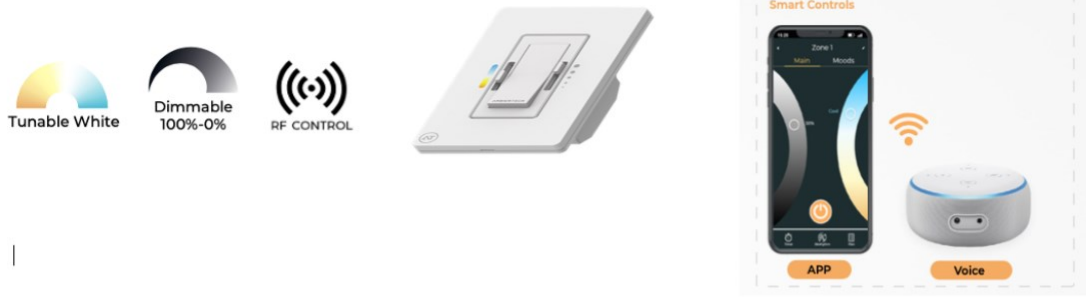

Fixture can be manually adjusted from 1' to 10' with standard cable. Longer custom lengths available. Standard Finishes - Black, White, Silver, and Bronze. Other finishes available.

Material: Canopy Iron + Aluminium Profile + Acrylic  
 10' Adjustable Aircraft Cable/Power Cord Included (Custom length available)  
 Efficiency: Up to 85 LPW  
 CCT Selectable (Standard): 3000K, 3500K, 4000K  
 Controls: 1-10V (Standard), Color Tunable white & Dimming control by Wall Switch Phone App, voice control ZigBee 3 in 1  
 Emergency Battery back up available

Limited Warranty: 5 Years  
 Ships Assembled  
 UL, cUL, FCC  
 Power factor: ≥0.95  
 Input Voltage: 100-277V universal  
 Beam Angle: 120°  
 Operating temperature: -40°F to 122°F

**Model Information:**

**Example: SB-D01G20WSB**

Products series	Wattage	Options	Profile Finishes
SB-D01G	20W = 16"	S=Color Selectable 3K/35K/4K 0-10v dim (Standard) 4K factory color set	B=Black Jack (Stock Color)
SB-D01H	30W = 24"	T=3K-4K Color Tunable 3-4K by wall switch including phone App and voice control	S=Platinum Silver (Stock Color)
SB-D01Y	40W = 32"	L=Line Triac dimming	W=Gloss White (Stock Color)
	50W = 40"		O=Oil Bronze (Stock Color)
	60W = 48"		
	70W = 60"		

3000K-4000K Tunable white & Dimming control by DimTone wall Switch, Phone App and voice control are built in

**Accessory**

ACCESSORY ITEMS	MODEL NUMBER	DESCRIPTION
	SB-TONE-WSX	Tunable white & dimming DimTone Wall switch by moving 2 sliders on wall switch also available control by phone App and voice, 1 Wall Switch controls Max 700W light fixtures, 120V with no battery required
	SB-EBP/5W/B	Factory installed Remote Emergency Battery Pack 5W 90 minutes
	SB-EBP/10.7W/B	Factory installed Remote Emergency Battery Pack 10.7W 90 minutes
	SB-EBP/17W/B	Factory installed Remote Emergency Battery Pack 17W 90 minutes