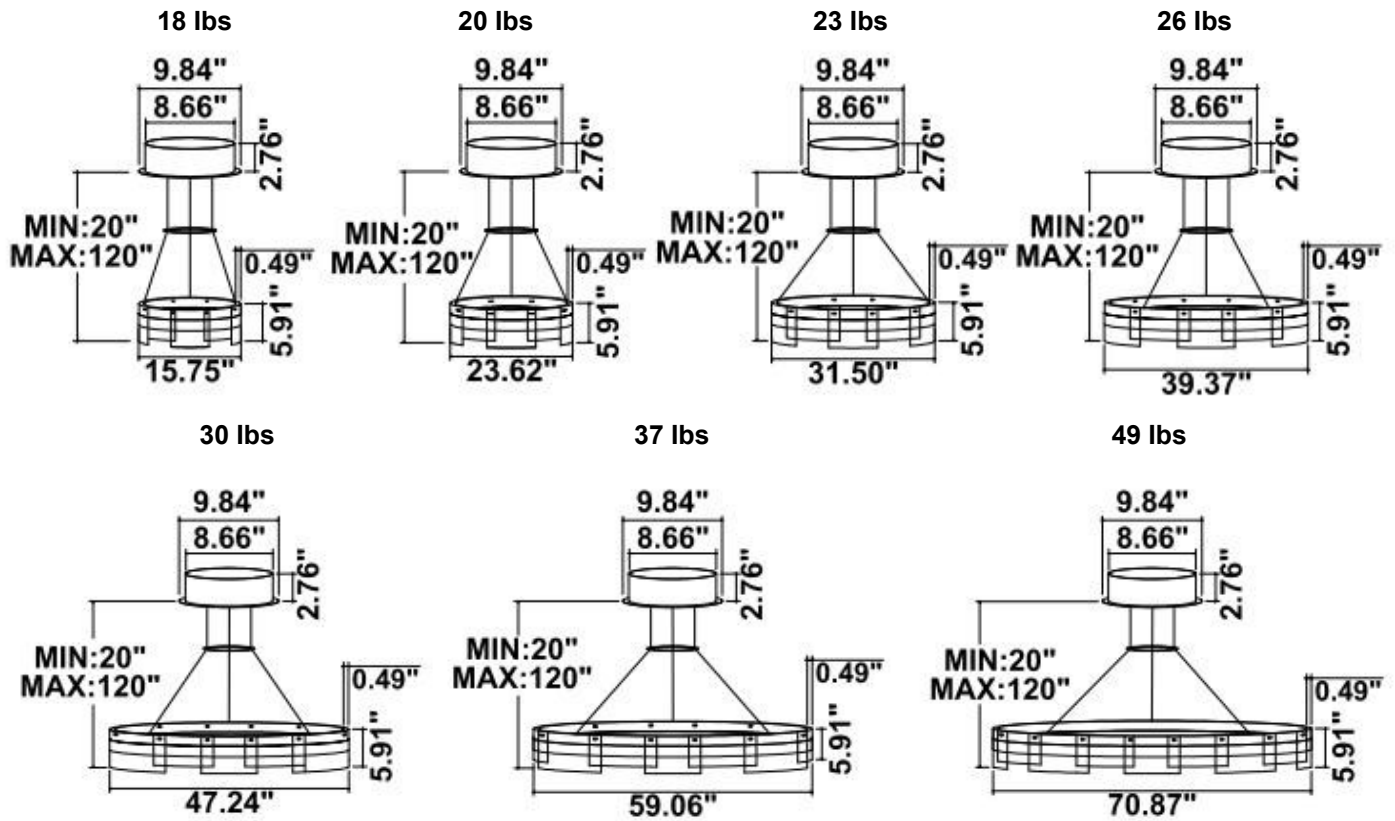

Fixture can be manually adjusted from 1' to 10' with standard cable. Longer custom lengths available. Standard Finishes - Black, White, Silver, and Bronze. Other finishes available.

Material: Canopy Iron + Aluminium Profile + Acrylic  
 10' Adjustable Aircraft Cable/Power Cord Included (Custom length available)  
 Efficiency: Up to 85 LPW  
 CCT Selectable (Standard): 3000K, 3500K, 4000K  
 Controls: 1-10V (Standard), Color Tunable white & Dimming control by Wall Switch Phone App, voice control ZigBee 3 in 1  
 Emergency Battery back up available

**Dimension & Weight:**

15.57" = 16" / 23.62" = 24" / 31.5" = 32" / 39.37" = 40" / 47.24" = 48" / 59.06" = 60" / 70.87" = 72"

SB-D01G

SB-D01H

SB-D01Y