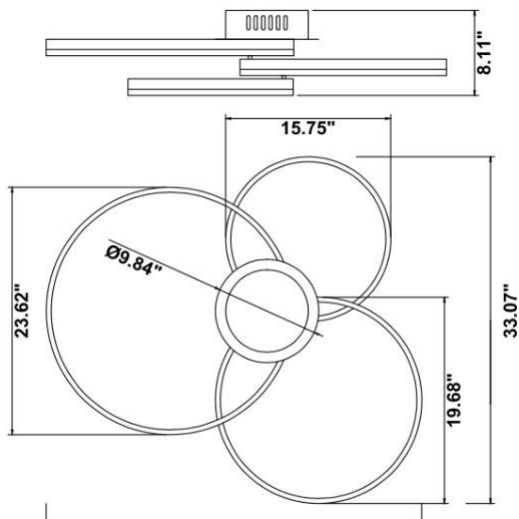

SB-V03A

Fixture can be manually adjusted from 1' to 10' with standard cable. Longer custom lengths available. Standard Finishes - Black, White, Silver, and Bronze. Other finishes available.

Material: Canopy Iron + Aluminium Profile + Acrylic  
 10' Adjustable Aircraft Cable/Power Cord Included (Custom length available)  
 Efficiency: Up to 85 LPW  
 CCT Selectable (Standard): 3000K, 3500K, 4000K  
 Controls: 1-10V (Standard), Color Tunable white & Dimming control by Wall Switch Phone App, voice control ZigBee 3 in 1  
 Emergency Battery back up available

Limited Warranty: 5 Years  
 Ships Assembled  
 UL, cUL, FCC  
 Power factor: ≥0.95  
 Input Voltage: 100-277V universal  
 Beam Angle: 120°  
 Operating temperature: -40°F to 122°F

**Model Information:**

**Example: SB-V03A60WSB**

Products series	Wattage	Options	Profile Finishes
SB-V03A	60W =24"+20" +16"	S=Color Selectable 3K/35K/4K 0-10V dim (Standard) 4K factory color set T=3K-4K Color Tunable 3-4K by wall switch including phone App and voice control L=Line Triac dimming	B=Black Jack (Stock Color) S=Platinum Silver (Stock Color) W=Gloss White (Stock Color) O=Oil Bronze (Stock Color) RAL number for other Color

**Dimension & Weight:** 5.57" = 16" / 19.68" = 20" / 23.62" = 24"

**12.0 lbs**