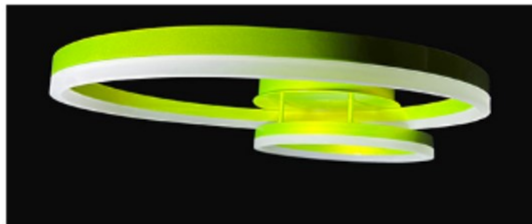

Luminaire

LED Luminaire

Agora "Luminaire" Surface mount LED fixture series are designed to be both elegant and creative while providing energy efficient high lumen output. The classic Apache with its low-profile seamless aluminum frame and thick flawless acrylic lens offers a bright consistent down light output within a beautiful fixture. The flexible design of 1-3 rings, suspending options and a range of lumen output makes the Apache a functional LED fixture while providing a sleek look that's sure to impress. Fixtures color temperatures are 3000K/3500K/4000K all in 1 select by Internal CCT Color selector switch or Tunable white & dimming by Wall switch / Smart phone control / Voice control. It suits any kind of space as a composite lamp for offices, halls, stairwells, foyers, restaurant, bars and more.

SB-V02A

Standard Finishes - Black, White, Silver, and Bronze. Other finishes available.

Silver

Black

White

Bronze

Material: Canopy Iron + Aluminium Profile + Acrylic
 10' Adjustable Aircraft Cable/Power Cord Included (Custom length available)
 Efficiency: Up to 85 LPW
 CCT Selectable (Standard): 3000K, 3500K, 4000K
 Controls: 1-10V (Standard), Color Tunable white & Dimming control by Wall Switch Phone
 App, voice control ZigBee 3 in 1
 Emergency Battery back up available

Products series	Wattage	Options	Profile Finishes
SB-V02A	40W = 16" + 24"	S=Color Selectable 3K/35K/4K 0-10V dim (Standard) 4K factory color set T=3K-4K Color Tunable 3-4K by wall switch including phone App and voice control L=Line Triac dimming	B=Black Jack (Stock Color) S=Platinum Silver (Stock Color) W=Gloss White (Stock Color) O=Oil Bronze (Stock Color) RAL number for other Color