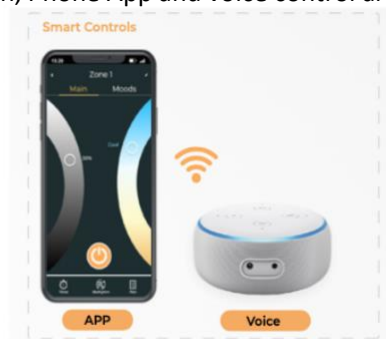

Model Information:

Example: SB-N07B60WSB

Products series	Wattage	Options	Canopy Finishes
SB-N07B	60W	S=Color Selectable 3K/35K/4K 0-10v dim (Standard) 4K factory color set T=3K-4K Color Tunable 3-4K by wall switch including phone App and voice control L=Line Dimming	B=Black Jack (Stock Color) S=PlatinumSilver (Stock Color) W=Gloss White (Stock Color) O=Oil Bronze (Stock Color)

3000K-4000K Tunable white & Dimming control by DimTone wall Switch, Phone App and voice control are built in