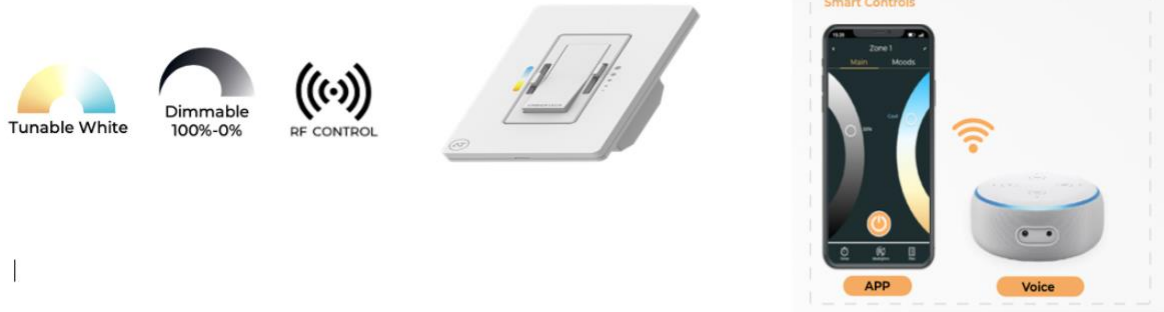

Fixture can be manually adjusted from 1' to 10' with standard cable. Longer custom lengths available. Standard Finishes - Black, White, Silver, and Bronze. Other finishes available.

Material: Canopy Iron + Aluminium Profile + Acrylic
 10' Adjustable Aircraft Cable/Power Cord Included (Custom length available)
 Efficiency: Up to 85 LPW
 CCT Selectable (Standard): 3000K, 3500K, 4000K
 Controls: 1-10V (Standard), Color Tunable white & Dimming control by Wall Switch Phone
 App, voice control ZigBee 3 in 1
 Emergency Battery back up available

Limited Warranty: 5 Years
 Ships Assembled
 UL, cUL, FCC
 Power factor: ≥0.95
 Input Voltage: 100-277V universal
 Beam Angle: 120°
 Operating temperature: -40°F to 122°F

Example: SB-N05B40WSB

Products series	Wattage	Options	Profile Finishes	Canopy Finishes
SB-N05B	40W	S=Color Selectable 3K/35K/4K 0-10v dim (Standard) 4K factory color set T=3K-4K Color Tunable 3-4K by wall switch including phone App and voice control L=Line Dimming	B=Black Jack (Stock Color) S=Platinum Silver (Stock Color) W=Gloss White (Stock Color) O=Oil Bronze (Stock Color)	B=Black Jack (Stock Color) S=Platinum Silver (Stock Color) W=Gloss White (Stock Color) O=Oil Bronze (Stock Color)

3000K-4000K Tunable white & Dimming control by DimTone wall Switch, Phone App and voice control are built in

Accessory

ACCESSORY ITEMS	MODEL NUMBER	DESCRIPTION
	SB-TONE-WSX	Tunable white & dimming DimTone Wall switch by moving 2 sliders on wall switch also available control by phone App and voice, 1 Wall Switch controls Max 700W light fixtures, 120V with no battery required
	SB-EBP/5W/B	Factory installed Remote Emergency Battery Pack 5W 90 minutes
	SB-EBP/10.7W/B	Factory installed Remote Emergency Battery Pack 10.7W 90 minutes
	SB-EBP/17W/B	Factory installed Remote Emergency Battery Pack 17W 90 minutes