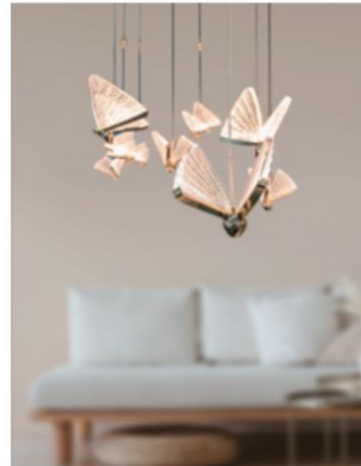

LUMINOUS 5B

LED LUMINOUS 5B PENDANT

Agora "LUMINOUS 5B" beautiful butterflies explore light ephemeral beauty, elegant and fairies. This model includes bright LED module install inside the polished gold that radiates from the center of the acrylic glow when illuminated. Ranging from 5 piece butterfly to 12 piece butterfly or any amount of butterflies by your designs, without or with filled size of 32" to 72" aluminum with black diamond cloth inside. Lighting illuminates with a soft glow on the rich diamond cloth make a stunning statement lighting. Fixtures 10' long adjustable aircraft cable suspension, color temperatures are 3000K/3500K/4000K all in 1 select by Internal CCT Color selector switch or Tunable white & dimming by Wall switch / Smart phone control / Voice control. Emergency backup battery available, It suits any kind of space as a composite lamp for halls, stairwells, foyers, restaurant, bars and more.

Fixture can be manually adjusted from 1' to 10' with standard cable. Longer custom lengths available. Standard Finishes - Black, White, Silver, and Bronze. Other finishes available.

Material: Canopy Iron + Aluminium Profile + Acrylic
 10' Adjustable Aircraft Cable/Power Cord Included (Custom length available)
 Efficiency: Up to 85 LPW
 CCT Selectable (Standard): 3000K, 3500K, 4000K
 Controls: 1-10V (Standard), Color Tunable white & Dimming control by Wall Switch Phone
 App, voice control ZigBee 3 in 1
 Emergency Battery back up available