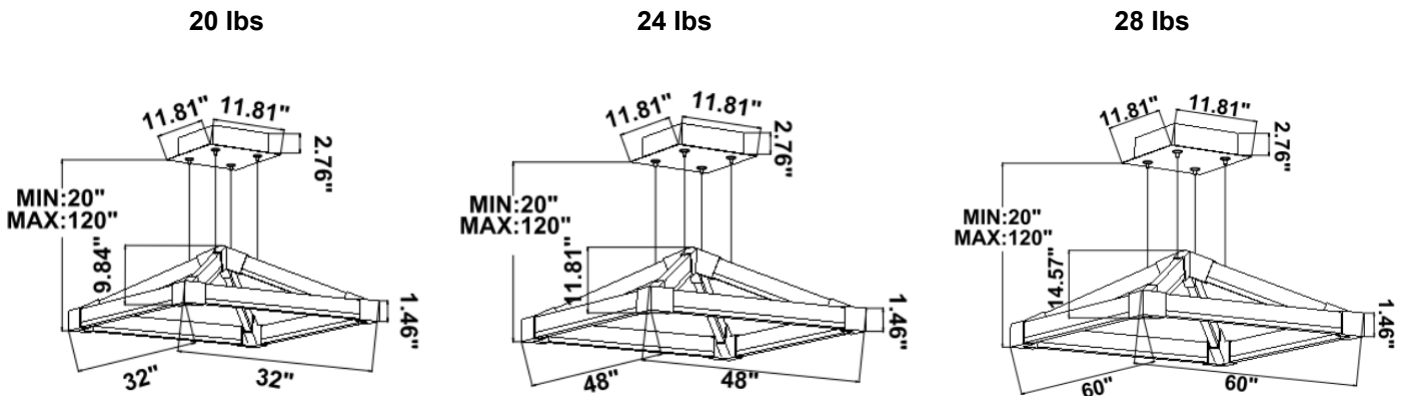

Dimension & Weight:

SB-J01D: with canopy

SB-J01H: Remote Mount

20 lbs

24 lbs

28 lbs