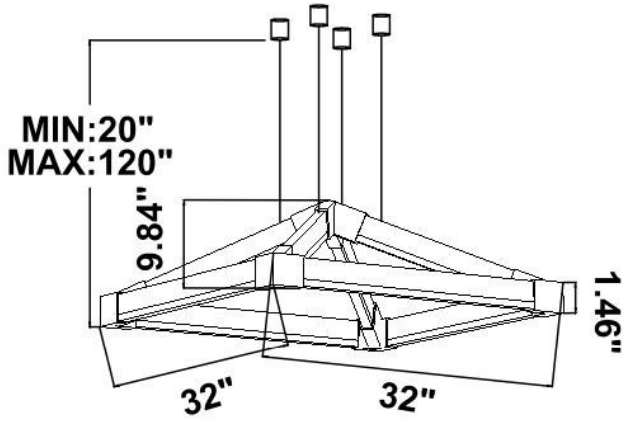

Dimension & Weight:

SB-J01D: with canopy

SB-J01H: Remote Mount

20 lbs

24 lbs

28 lbs