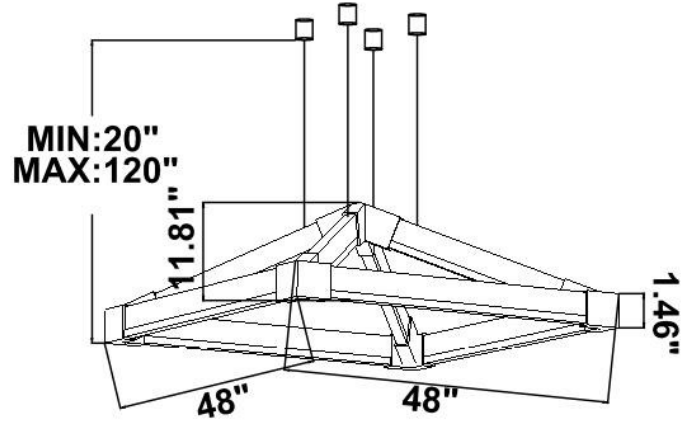

Dimension & Weight:

SB-J01D: with canopy

SB-J01H: Remote Mount

20 lbs

24 lbs

28 lbs