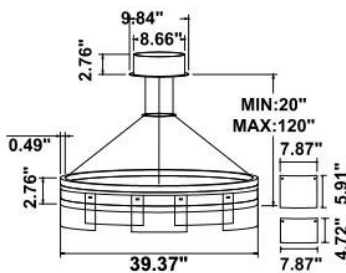

Dimension & Weight:

SB-U01E

18 lbs

20 lbs

23 lbs

26 lbs

30 lbs

37 lbs

49 lbs

SB-U01F

18 lbs

20 lbs

23 lbs

26 lbs

30 lbs

37 lbs

49 lbs

SB-01G

18 lbs

20 lbs

23 lbs

26 lbs

30 lbs

37 lbs