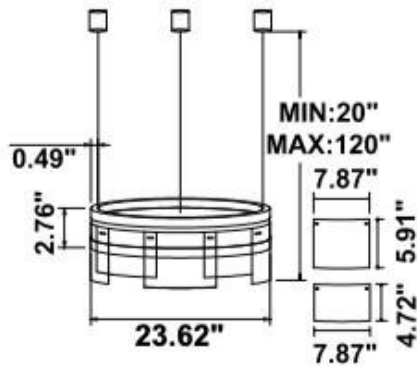

Dimension & Weight:

SB-U01E

18 lbs

20 lbs

23 lbs

26 lbs

30 lbs

37 lbs

49 lbs

SB-U01F

18 lbs

20 lbs

23 lbs

26 lbs

30 lbs

37 lbs

49 lbs

SB-01G

18 lbs

20 lbs

23 lbs

26 lbs

30 lbs

37 lbs

49 lbs