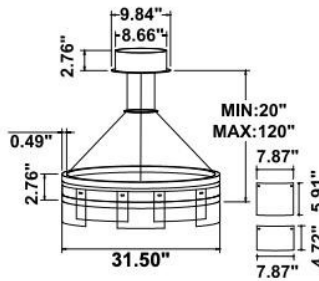

Dimension & Weight:

SB-U01E

18 lbs

20 lbs

23 lbs

26 lbs

30 lbs

37 lbs

49 lbs

SB-U01F

18 lbs

20 lbs

23 lbs

26 lbs

30 lbs

37 lbs

49 lbs

SB-01G

18 lbs

20 lbs

23 lbs

26 lbs

30 lbs

37 lbs