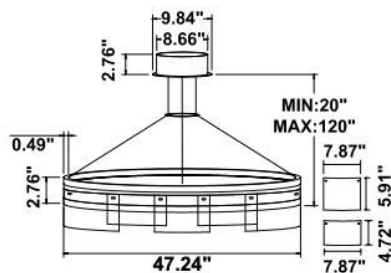

Dimension & Weight:

SB-U01E

18 lbs

20 lbs

23 lbs

26 lbs

30 lbs

37 lbs

49 lbs

SB-U01F

18 lbs

20 lbs

23 lbs

26 lbs

30 lbs

37 lbs

49 lbs

SB-01G

18 lbs

20 lbs

23 lbs

26 lbs

30 lbs

37 lbs