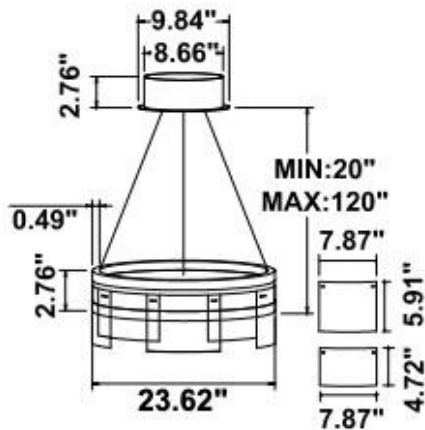

Fixture can be manually adjusted from 1' to 10' with standard cable. Longer custom lengths available. Standard Finishes - Black, White, Silver, and Bronze. Other finishes available.

Material: Canopy Iron + Aluminium Profile + Acrylic
 10' Adjustable Aircraft Cable/Power Cord Included (Custom length available)
 Efficiency: Up to 85 LPW
 CCT Selectable (Standard): 3000K, 3500K, 4000K
 Controls: 1-10V (Standard), Color Tunable white & Dimming control by Wall Switch Phone App, voice control ZigBee 3 in 1
 Emergency Battery back up available

Dimension & Weight:

SB-U01E

18 lbs

20 lbs

23 lbs

26 lbs

30 lbs

37 lbs