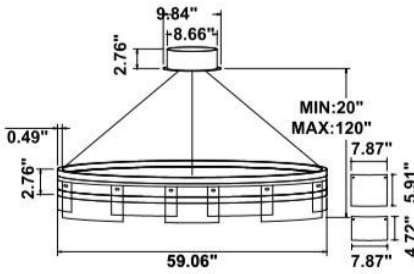

Dimension & Weight:

SB-U01E

18 lbs

20 lbs

23 lbs

26 lbs

30 lbs

37 lbs

49 lbs

SB-U01F

18 lbs

20 lbs

23 lbs

26 lbs

30 lbs

37 lbs