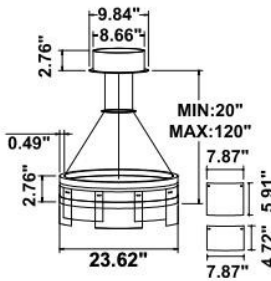

Dimension & Weight:

SB-U01E

18 lbs

20 lbs

23 lbs

26 lbs

30 lbs

37 lbs

49 lbs

SB-U01F

18 lbs

20 lbs

23 lbs

26 lbs

30 lbs

37 lbs

49 lbs

SB-01G

18 lbs

20 lbs

23 lbs

26 lbs

30 lbs

37 lbs

49 lbs