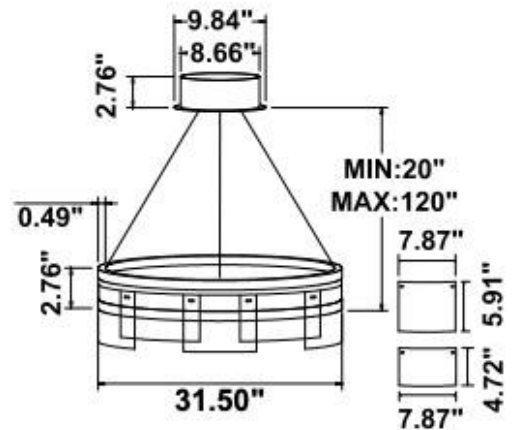

Fixture can be manually adjusted from 1' to 10' with standard cable. Longer custom lengths available. Standard Finishes - Black, White, Silver, and Bronze. Other finishes available.

Material: Canopy Iron + Aluminium Profile + Acrylic
 10' Adjustable Aircraft Cable/Power Cord Included (Custom length available)
 Efficiency: Up to 85 LPW
 CCT Selectable (Standard): 3000K, 3500K, 4000K
 Controls: 1-10V (Standard), Color Tunable white & Dimming control by Wall Switch Phone App, voice control ZigBee 3 in 1
 Emergency Battery back up available

Dimension & Weight:

SB-U01E

18 lbs

20 lbs

23 lbs

26 lbs

30 lbs

37 lbs