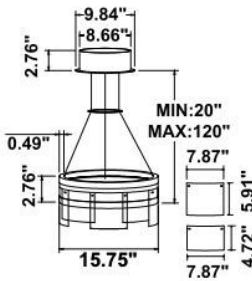

Dimension & Weight:

SB-U01E

18 lbs

20 lbs

23 lbs

26 lbs

30 lbs

37 lbs

49 lbs

SB-U01F

18 lbs

20 lbs

23 lbs

26 lbs

30 lbs

37 lbs