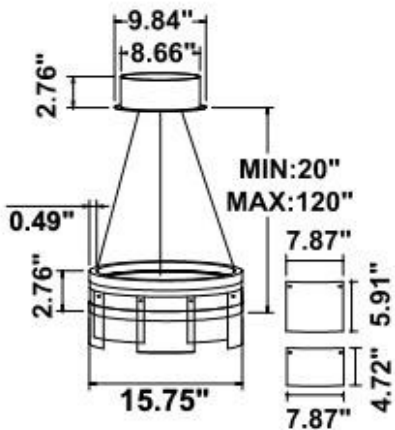

Fixture can be manually adjusted from 1' to 10' with standard cable. Longer custom lengths available. Standard Finishes - Black, White, Silver, and Bronze. Other finishes available.

Material: Canopy Iron + Aluminium Profile + Acrylic
 10' Adjustable Aircraft Cable/Power Cord Included (Custom length available)
 Efficiency: Up to 85 LPW
 CCT Selectable (Standard): 3000K, 3500K, 4000K
 Controls: 1-10V (Standard), Color Tunable white & Dimming control by Wall Switch Phone App, voice control ZigBee 3 in 1
 Emergency Battery back up available

Example: SB-D01E20WSB

Products series	Wattage	Options	Profile Finishes
SB-U01E SB-U01F SB-U01G	20W = 16"	S=Color Selectable 3K/35K/4K 0-10v dim (Standard) 4K factory color set	B=Black Jack (Stock Color)
	30W = 24"	T=3K-4K Color Tunable 3-4K by wall switch including phone App and voice control	S=Platinum Silver (Stock Color)
	40W = 32"	L=Line Triac dimming	W=Gloss White (Stock Color)
	50W = 40"		O=Oil Bronze (Stock Color)
	60W = 48"		
	70W = 60"		
	80W = 72"		

Dimension & Weight:

SB-U01E

18 lbs

20 lbs

23 lbs

26 lbs

30 lbs

37 lbs