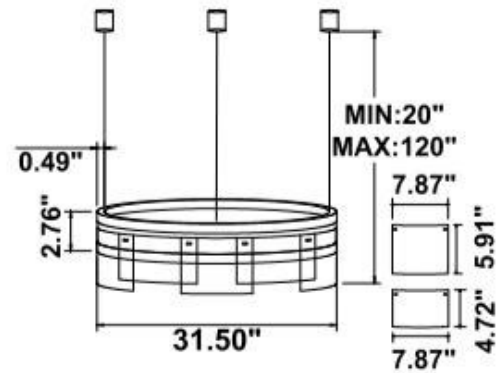

Dimension & Weight:

SB-U01E

18 lbs

20 lbs

23 lbs

26 lbs

30 lbs

37 lbs

49 lbs

SB-01G

18 lbs

20 lbs

23 lbs

26 lbs

30 lbs

37 lbs

49 lbs