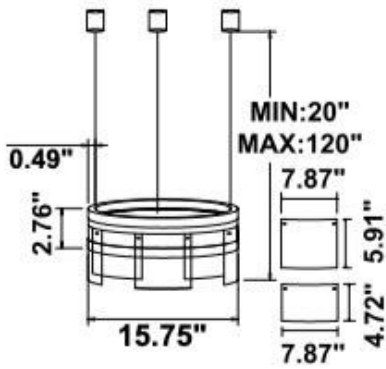

Dimension & Weight:

SB-U01E

18 lbs

20 lbs

23 lbs

26 lbs

30 lbs

37 lbs

49 lbs

SB-U01F

18 lbs

20 lbs

23 lbs

26 lbs

30 lbs

37 lbs

49 lbs

SB-01G

18 lbs

20 lbs

23 lbs

26 lbs

30 lbs

37 lbs

49 lbs