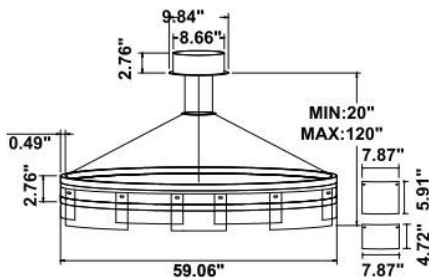

Dimension & Weight:

SB-U01E

18 lbs

20 lbs

23 lbs

26 lbs

30 lbs

37 lbs

49 lbs

SB-U01F

18 lbs

20 lbs

23 lbs

26 lbs

30 lbs

37 lbs

49 lbs

SB-01G

18 lbs

20 lbs

23 lbs

26 lbs

30 lbs

37 lbs