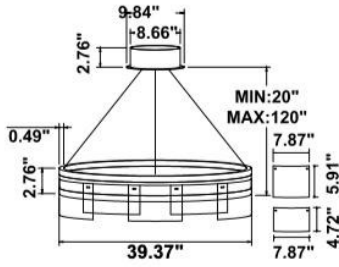

Dimension & Weight:

SB-U01E

18 lbs

20 lbs

23 lbs

26 lbs

30 lbs

37 lbs

49 lbs

SB-U01F

18 lbs

20 lbs

23 lbs

26 lbs

30 lbs

37 lbs