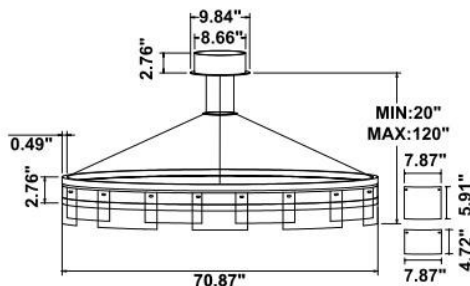

Dimension & Weight:

SB-U01E

18 lbs

20 lbs

23 lbs

26 lbs

30 lbs

37 lbs

49 lbs

SB-U01F

18 lbs

20 lbs

23 lbs

26 lbs

30 lbs

37 lbs

49 lbs

SB-01G

18 lbs

20 lbs

23 lbs

26 lbs

30 lbs

37 lbs