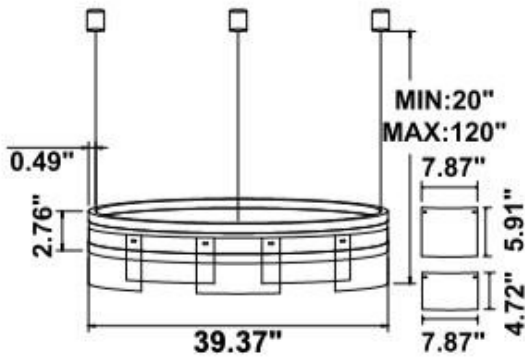

Dimension & Weight:

SB-U01E

18 lbs

20 lbs

23 lbs

26 lbs

30 lbs

37 lbs

49 lbs

SB-01G

18 lbs

20 lbs

23 lbs

26 lbs

30 lbs

37 lbs

49 lbs