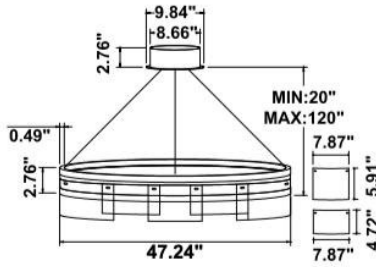

Dimension & Weight:

SB-U01E

18 lbs

20 lbs

23 lbs

26 lbs

30 lbs

37 lbs

49 lbs

SB-U01F

18 lbs

20 lbs

23 lbs

26 lbs

30 lbs

37 lbs