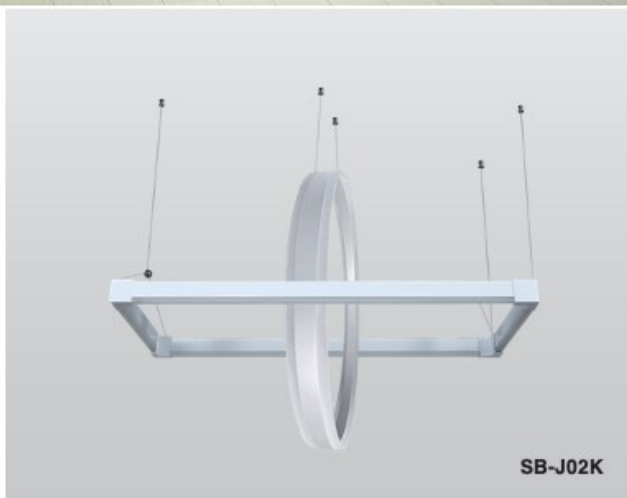

Model Information:

Example: SB-J02H80WSB

Products series	Wattage	Options	Profile Finishes
SB-J02H	80W=24" x 48" + Ø16"	S=Color Selectable 3K/35K/4K 0-10V dim (Standard) 4K factory color set	B=Black Jack (Stock Color)
SB-J02K	100W=30" x 60" + Ø24"	T=3K-4K Color Tunable 3-4K by wall switch including phone App and voice control	S=Platinum Silver (Stock Color)
	120W=36" x 72" + Ø32"	L=Line Triac dimming	W=Gloss White (Stock Color)
			O=Oil Bronze (Stock Color)