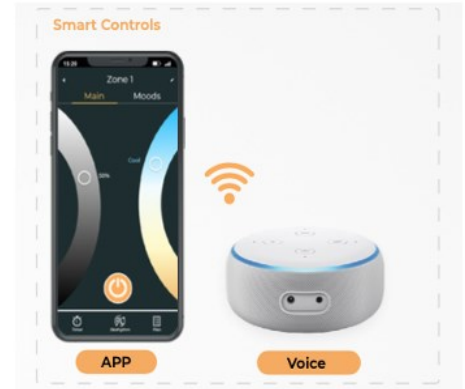

3000K-4000K Tunable white & Dimming control by DimTone wall Switch, Phone App and voice control are built in