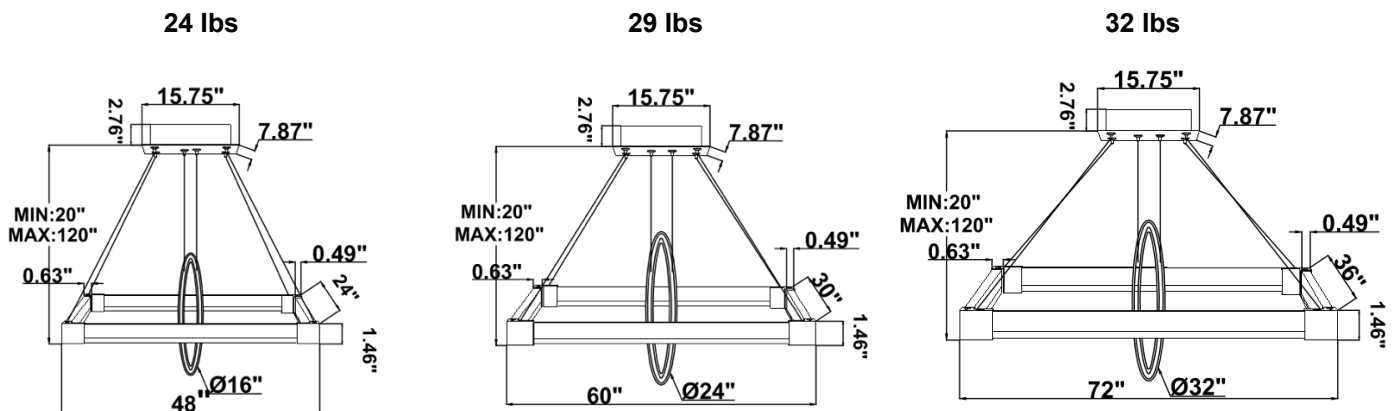

Dimension & Weight:

SB-J02H: with canopy

SB-J02K: Remote Mount