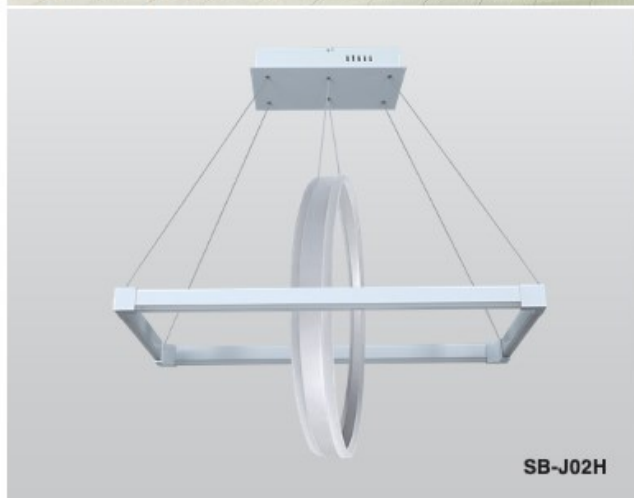

Model Information:

Example: SB-J02H80WSB

Products series	Wattage	Options	Profile Finishes
SB-J02H	80W=24" x 48" + Ø16"	S=Color Selectable 3K/35K/4K 0-10V dim (Standard) 4K factory color set	B=Black Jack (Stock Color)
SB-J02K	100W=30" x 60" + Ø24"	T=3K-4K Color Tunable 3-4K by wall switch including phone App and voice control	S=Platinum Silver (Stock Color)
	120W=36" x 72" + Ø32"	L=Line Triac dimming	W=Gloss White (Stock Color)
			O=Oil Bronze (Stock Color)