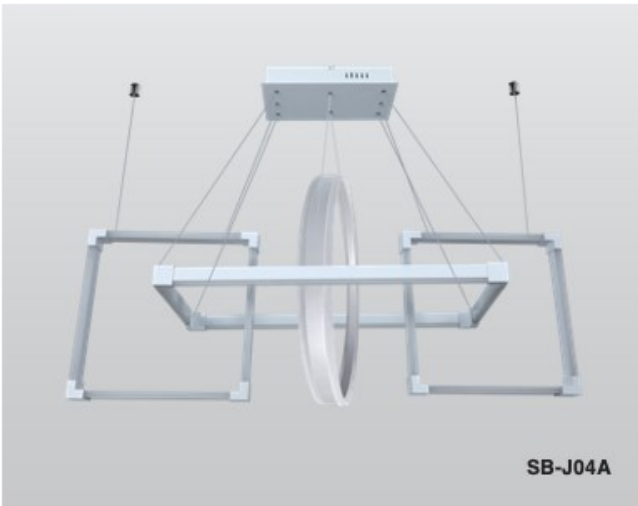

FLUX 6

LED Flux Pendant

Agora "FLUX 6" modular LED fixture made with square, circle and rectangular shape. Luminaries are designed to be both elegant and creative while providing energy efficient high lumen output. Ranging from sizes 16" to 72" or any custom sizes by your designs, extruded aluminum frame with glare-free acrylic lens and 10' long adjustable aircraft cable suspension. Available in silver, white, black, bronze and in your choice of any other color finishes. Emergency backup battery available. Fixtures color temperatures are 3000K/3500K/4000K all in 1 select by Internal CCT Color selector switch or Tunable white & dimming by Wall switch / Smart phone control / Voice control. Perfect for office, conference room and any other commercial applications.

Fixture can be manually adjusted from 1' to 10' with standard cable. Longer custom lengths available. Standard Finishes - Black, White, Silver, and Bronze. Other finishes available.

Silver

Black

White

Bronze

Material: Canopy Iron + Aluminium Profile + Acrylic
 10' Adjustable Aircraft Cable/Power Cord Included (Custom length available)
 Efficiency: Up to 85 LPW
 CCT Selectable (Standard): 3000K, 3500K, 4000K
 Controls: 1-10V (Standard), Color Tunable white & Dimming control by Wall Switch Phone App, voice control ZigBee 3 in 1
 Emergency Battery back up available

Limited Warranty: 5 Years
 Ships Assembled
 UL, cUL, FCC
 Power factor: ≥ 0.95
 Input Voltage: 100-277V universal
 Beam Angle: 120°
 Operating temperature: -40°F to 122°F

Model Information:

Example: SB-J04A120WSB