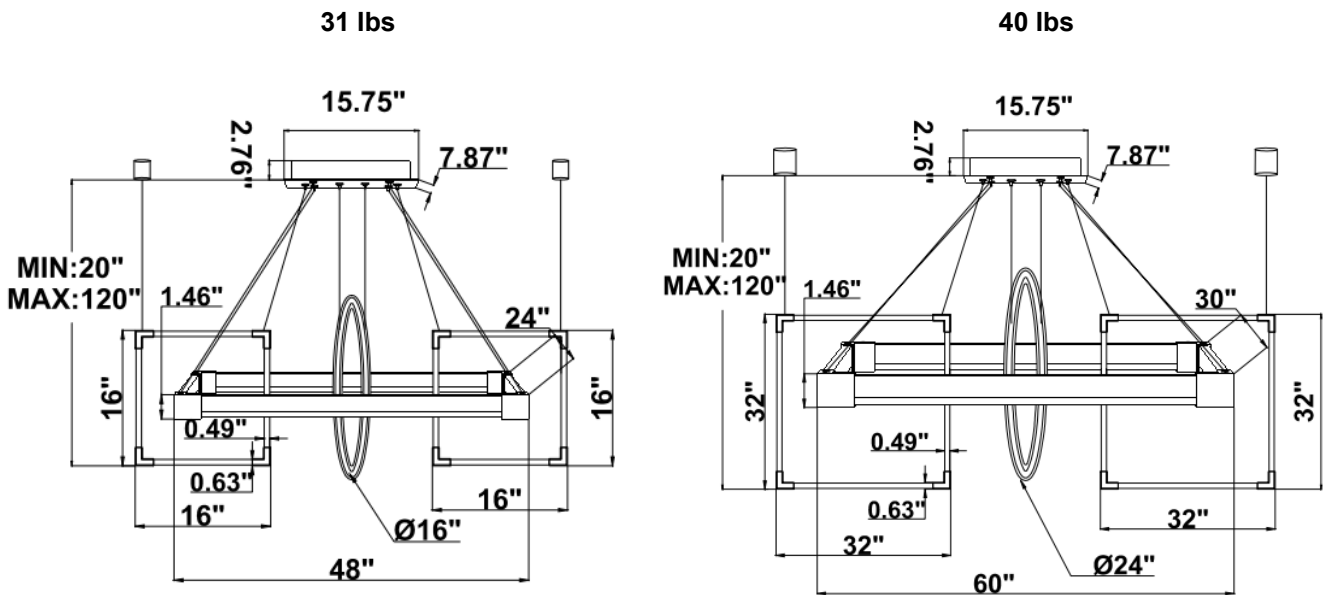

Dimension & Weight:

SB-J04A:

SB-J04B:

31 lbs

40 lbs