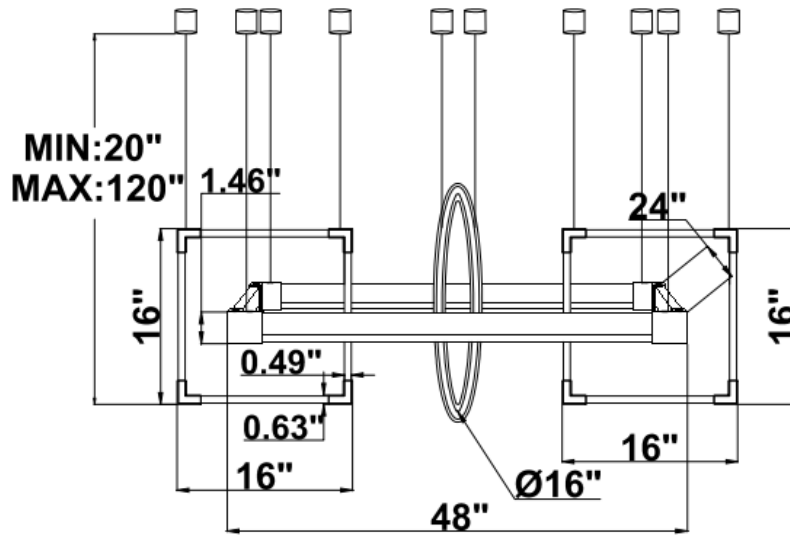

Products series	Wattage	Options	Profile Finishes
SB-J04A	120W=16"×16"+16"×16"+24"×48"+Ø16"	S=Color Selectable 3K/35K/4K 0-10V dim (Standard) 4K factory color set	B=Black Jack (Stock Color)
SB-J04B	200W=32"×32"+32"×32"+30"×60"+Ø24"	T=3K-4K Color Tunable 3-4K by wall switch including phone App and voice control L=Line Triac dimming	S=Platinum Silver (Stock Color) W=Gloss White (Stock Color) O=Oil Bronze (Stock Color)

Dimension & Weight:

SB-J04A:

SB-J04B:

31 lbs

40 lbs