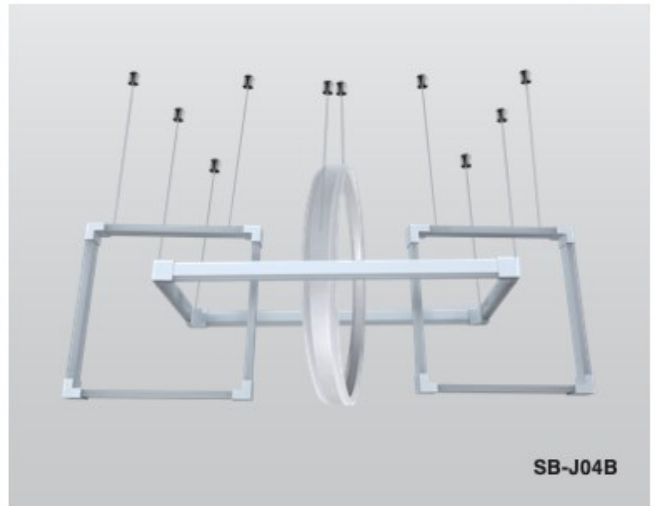

FLUX 6

LED Flux Pendant

Agora "FLUX 6" modular LED fixture made with square, circle and rectangular shape. Luminaries are designed to be both elegant and creative while providing energy efficient high lumen output. Ranging from sizes 16" to 72" or any custom sizes by your designs, extruded aluminum frame with glare-free acrylic lens and 10' long adjustable aircraft cable suspension. Available in silver, white, black, bronze and in your choice of any other color finishes. Emergency backup battery available. Fixtures color temperatures are 3000K/3500K/4000K all in 1 select by Internal CCT Color selector switch or Tunable white & dimming by Wall switch / Smart phone control / Voice control. Perfect for office, conference room and any other commercial applications.

Fixture can be manually adjusted from 1' to 10' with standard cable. Longer custom lengths available. Standard Finishes - Black, White, Silver, and Bronze. Other finishes available.

Silver

Black

White

Bronze

Material: Canopy Iron + Aluminium Profile + Acrylic
 10' Adjustable Aircraft Cable/Power Cord Included (Custom length available)
 Efficiency: Up to 85 LPW
 CCT Selectable (Standard): 3000K, 3500K, 4000K
 Controls: 1-10V (Standard), Color Tunable white & Dimming control by Wall Switch Phone App, voice control ZigBee 3 in 1
 Emergency Battery back up available

Limited Warranty: 5 Years
 Ships Assembled
 UL, cUL, FCC
 Power factor: ≥ 0.95
 Input Voltage: 100-277V universal
 Beam Angle: 120°
 Operating temperature: -40°F to 122°F

Model Information:

Example: SB-J04A120WSB