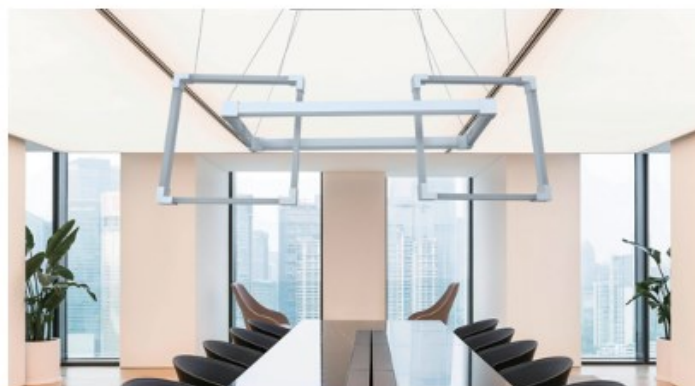

FLUX 5

LED Flux Pendant

Agora "FLUX 5" modular LED fixture made with square and rectangular shape. Luminaries are designed to be both elegant and creative while providing energy efficient high lumen output. Ranging from sizes 16" to 72" or any custom sizes by your designs, extruded aluminum frame with glare-free acrylic lens and 10' long adjustable aircraft cable suspension. Available in silver, white, black, bronze and in your choice of any other color finishes. Emergency backup battery available. Fixtures color temperatures are 3000K/3500K/4000K all in 1 select by Internal CCT Color selector switch or Tunable white & dimming by Wall switch / Smart phone control / Voice control. Perfect for office, conference room and any other commercial applications.

Fixture can be manually adjusted from 1' to 10' with standard cable. Longer custom lengths available. Standard Finishes - Black, White, Silver, and Bronze. Other finishes available.

Silver

Black

White

Bronze