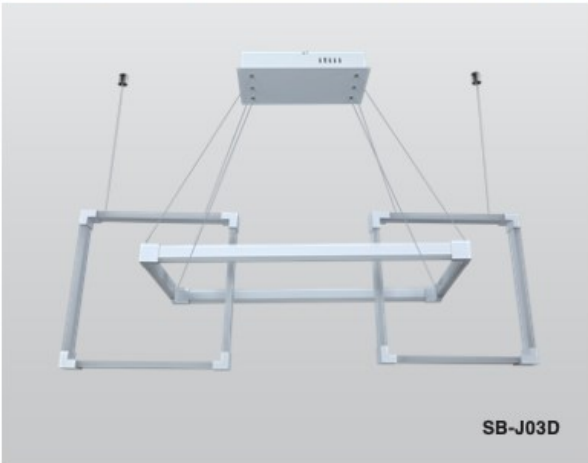

FLUX 5

LED Flux Pendant

Agora "FLUX 5" modular LED fixture made with square and rectangular shape. Luminaries are designed to be both elegant and creative while providing energy efficient high lumen output. Ranging from sizes 16" to 72" or any custom sizes by your designs, extruded aluminum frame with glare-free acrylic lens and 10' long adjustable aircraft cable suspension. Available in silver, white, black, bronze and in your choice of any other color finishes. Emergency backup battery available. Fixtures color temperatures are 3000K/3500K/4000K all in 1 select by Internal CCT Color selector switch or Tunable white & dimming by Wall switch / Smart phone control / Voice control. Perfect for office, conference room and any other commercial applications.

Fixture can be manually adjusted from 1' to 10' with standard cable. Longer custom lengths available. Standard Finishes - Black, White, Silver, and Bronze. Other finishes available.

Silver

Black

White

Bronze

Material: Canopy Iron + Aluminium Profile + Acrylic
 10' Adjustable Aircraft Cable/Power Cord Included (Custom length available)
 Efficiency: Up to 85 LPW
 CCT Selectable (Standard): 3000K, 3500K, 4000K
 Controls: 1-10V (Standard), Color Tunable white & Dimming control by Wall Switch Phone App, voice control ZigBee 3 in 1
 Emergency Battery back up available

Limited Warranty: 5 Years
 Ships Assembled
 UL, cUL, FCC
 Power factor: ≥ 0.95
 Input Voltage: 100-277V universal
 Beam Angle: 120°
 Operating temperature: -40°F to 122°F

Model Information:

Example: SB-J03D100WSB