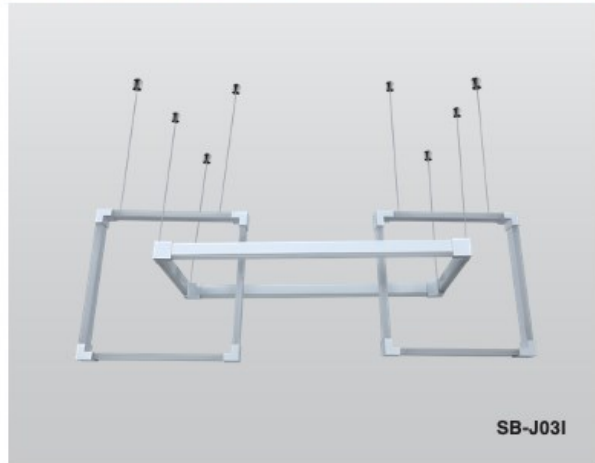

FLUX 5

LED Flux Pendant

Agora "FLUX 5" modular LED fixture made with square and rectangular shape. Luminaries are designed to be both elegant and creative while providing energy efficient high lumen output. Ranging from sizes 16" to 72" or any custom sizes by your designs, extruded aluminum frame with glare-free acrylic lens and 10' long adjustable aircraft cable suspension. Available in silver, white, black, bronze and in your choice of any other color finishes. Emergency backup battery available. Fixtures color temperatures are 3000K/3500K/4000K all in 1 select by Internal CCT Color selector switch or Tunable white & dimming by Wall switch / Smart phone control / Voice control. Perfect for office, conference room and any other commercial applications.

Fixture can be manually adjusted from 1' to 10' with standard cable. Longer custom lengths available. Standard Finishes - Black, White, Silver, and Bronze. Other finishes available.

Silver

Black

White

Bronze

Material: Canopy Iron + Aluminium Profile + Acrylic
 10' Adjustable Aircraft Cable/Power Cord Included (Custom length available)
 Efficiency: Up to 85 LPW
 CCT Selectable (Standard): 3000K, 3500K, 4000K
 Controls: 1-10V (Standard), Color Tunable white & Dimming control by Wall Switch Phone App, voice control ZigBee 3 in 1
 Emergency Battery back up available

Limited Warranty: 5 Years
 Ships Assembled
 UL, cUL, FCC
 Power factor: ≥ 0.95
 Input Voltage: 100-277V universal
 Beam Angle: 120°
 Operating temperature: -40°F to 122°F

Model Information:

Example: SB-J03D100WSB