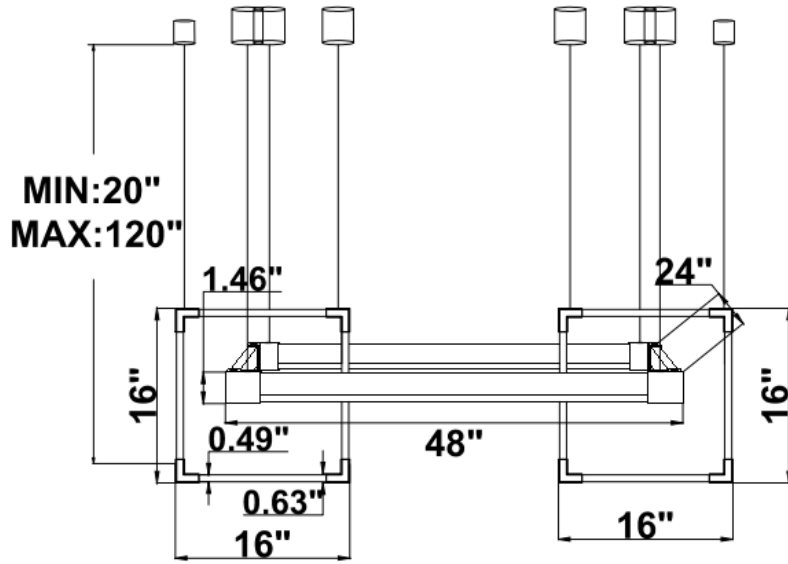

Dimension & Weight:

SB-J03D:

SB-J031:

26 lbs

32 lbs