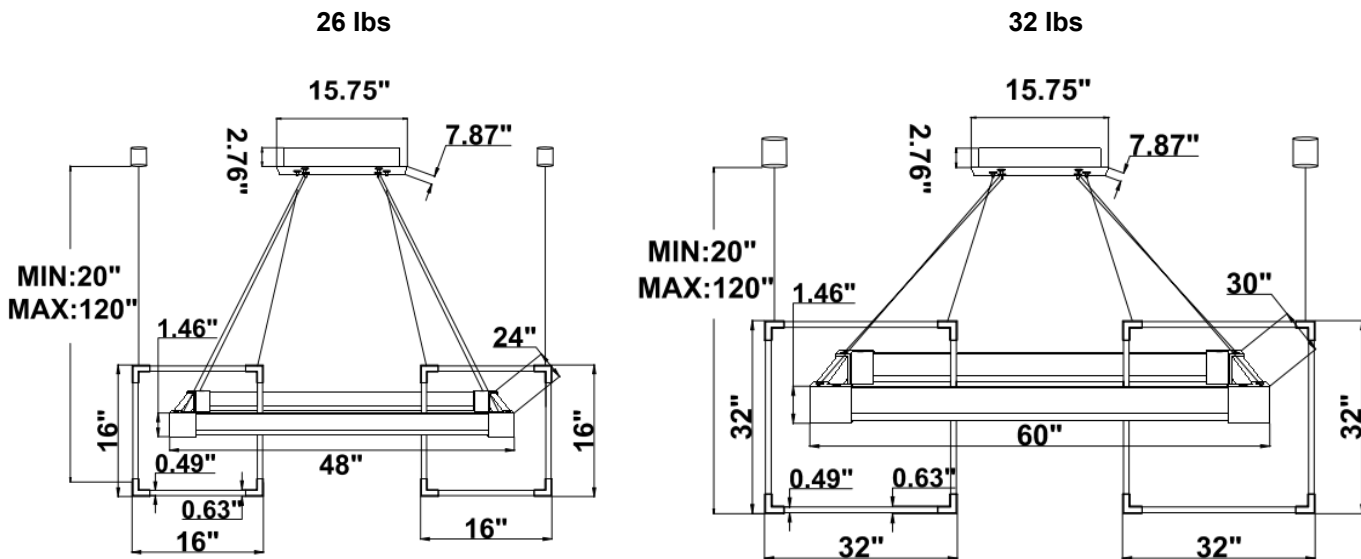

Dimension & Weight:

SB-J03D:

SB-J031:

26 lbs

32 lbs