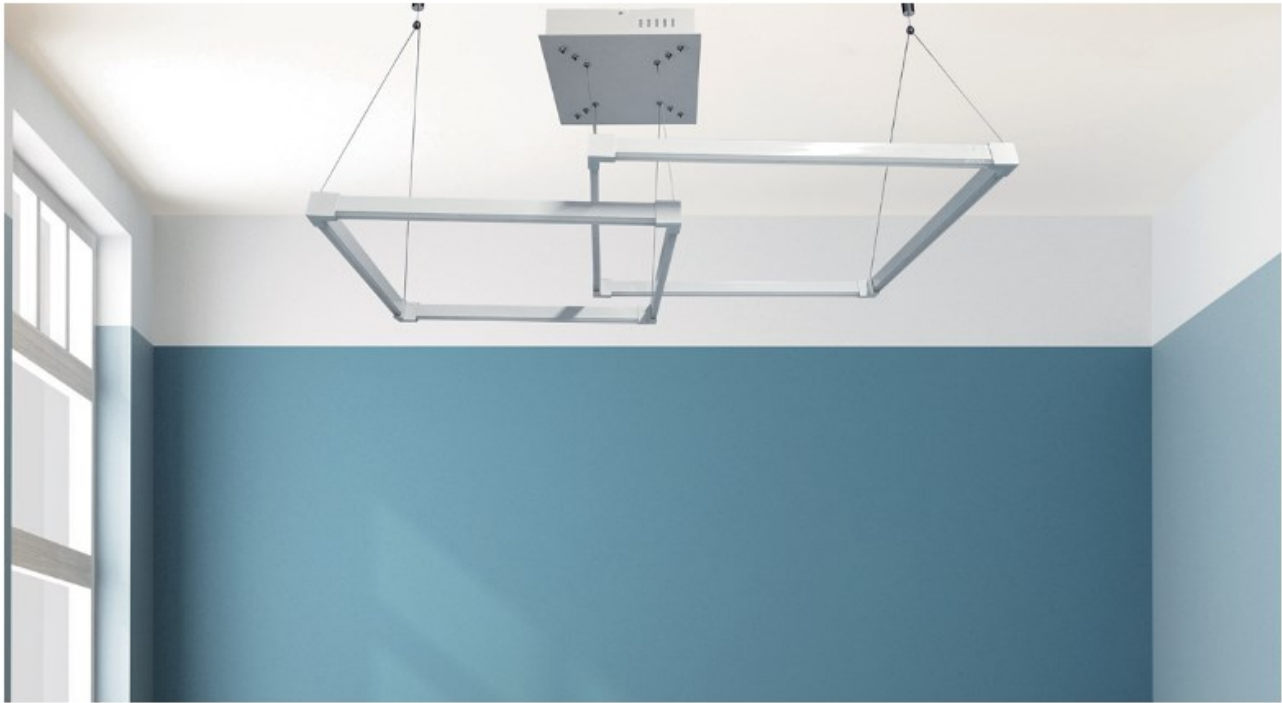

Model Information:

Example: SB-J02A80WSB

Products series	Wattage	Options	Profile Finishes
SB-J02A	80W=24" x 24" + 32" x 32"	S=Color Selectable 3K/35K/4K 0-10V dim (Standard) 4K factory color set	B=Black Jack (Stock Color)
SB-J02F	100W=32" x 32" + 40" x 40"	T=3K-4K Color Tunable 3-4K by Wall Switch including phone App and voice control	S=Platinum Silver (Stock Color)
	120W=48" x 48" + 60" x 60"	L=Line Triac dimming	W=Gloss White (Stock Color)
	150W=60" x 60" + 72" x 72"		O=Oil Bronze (Stock Color)