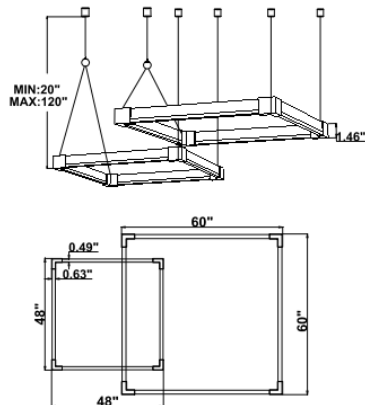

34 lbs

30 lbs