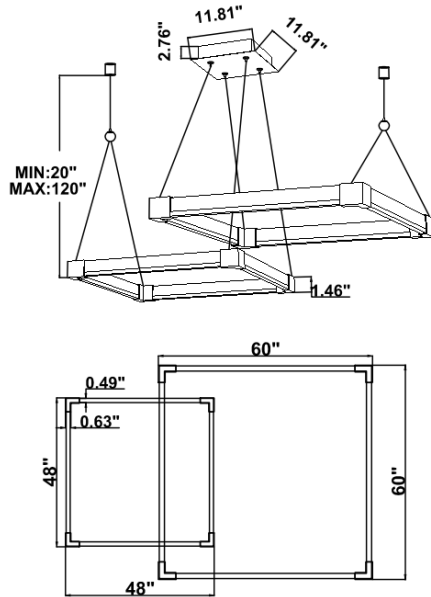

Dimension & Weight:

SB-J02A:

23 lbs

25 lbs

30 lbs

34 lbs

SB-J02F: Remote Mount
23 lbs

25 lbs