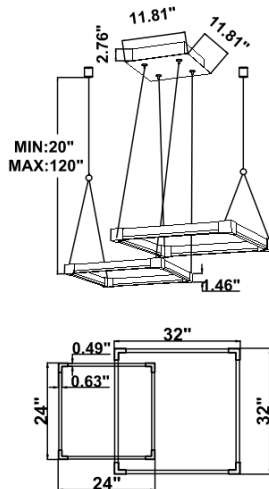

Dimension & Weight:

SB-J02A:

23 lbs

25 lbs

30 lbs

34 lbs

SB-J02F: Remote Mount
23 lbs

25 lbs