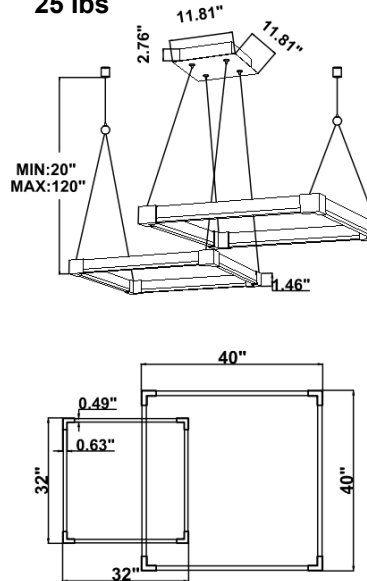

Dimension & Weight:

SB-J02A:

23 lbs

25 lbs

30 lbs

34 lbs

SB-J02F: Remote Mount
23 lbs

25 lbs