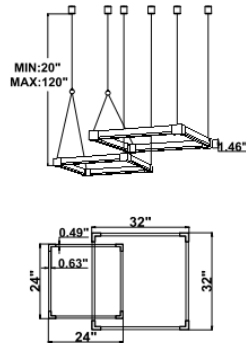

Dimension & Weight:

SB-J02A:

23 lbs

25 lbs

30 lbs

34 lbs

SB-J02F: Remote Mount
23 lbs

25 lbs