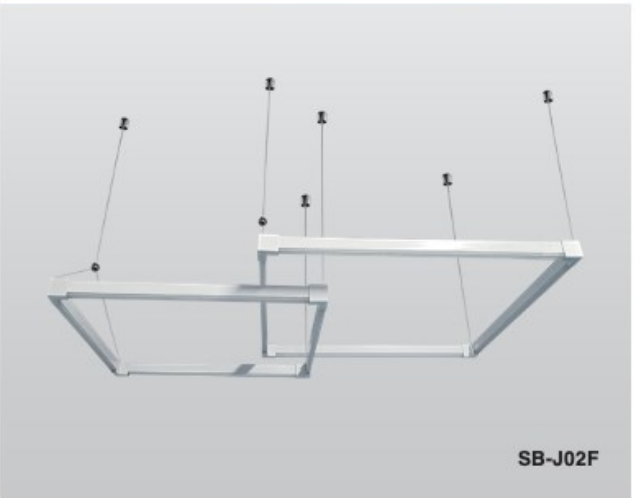

Model Information:

Example: SB-J02A80WSB

Products series	Wattage	Options	Profile Finishes
SB-J02A	80W=24" x 24" + 32" x 32"	S=Color Selectable 3K/35K/4K 0-10V dim (Standard) 4K factory color set	B=Black Jack (Stock Color)
SB-J02F	100W=32" x 32" + 40" x 40"	T=3K-4K Color Tunable 3-4K by Wall Switch including phone App and voice control	S=Platinum Silver (Stock Color)
	120W=48" x 48" + 60" x 60"	L=Line Triac dimming	W=Gloss White (Stock Color)
	150W=60" x 60" + 72" x 72"		O=Oil Bronze (Stock Color)