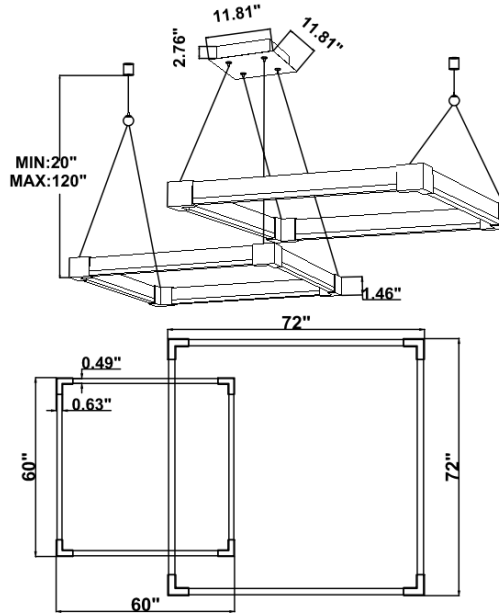

Dimension & Weight:

SB-J02A:

23 lbs

25 lbs

30 lbs

34 lbs

SB-J02F: Remote Mount
23 lbs

25 lbs