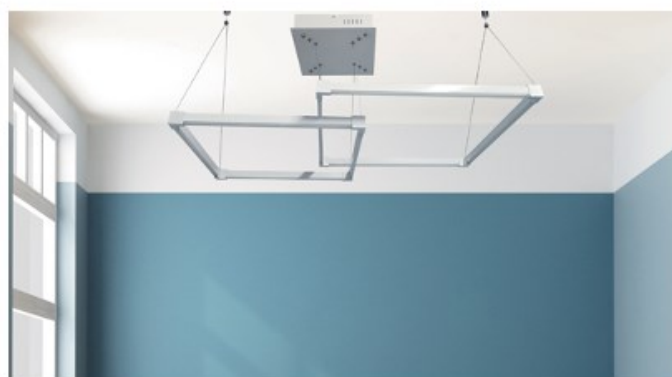

FLUX 4

LED Flux Pendant

Agora "FLUX 4" modular LED fixture made with square shape. luminaries are designed to be both elegant and creative while providing energy efficient high lumen output. Ranging from sizes 16" to 72" or any custom sizes by your designs, extruded aluminum frame with glare-free acrylic lens and 10' long adjustable aircraft cable suspension. Available in silver, white, black, bronze and in your choice of any other color finishes. Emergency backup battery available. Fixtures color temperatures are 3000K/3500K/4000K all in 1 select by Internal CCT Color selector switch or Tunable white & dimming by Wall switch / Smart phone control / Voice control. Perfect for office, conference room and any other commercial applications.

Fixture can be manually adjusted from 1' to 10' with standard cable. Longer custom lengths available. Standard Finishes - Black, White, Silver, and Bronze. Other finishes available.

Silver

Black

White

Bronze

Material: Canopy Iron + Aluminium Profile + Acrylic
 10' Adjustable Aircraft Cable/Power Cord Included (Custom length available)
 Efficiency: Up to 85 LPW
 CCT Selectable (Standard): 3000K, 3500K, 4000K
 Controls: 1-10V (Standard), Color Tunable white & Dimming control by Wall Switch Phone App, voice control ZigBee 3 in 1
 Emergency Battery back up available