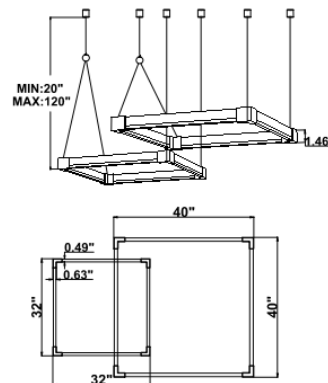

Dimension & Weight:

SB-J02A:

23 lbs

25 lbs

30 lbs

34 lbs

SB-J02F: Remote Mount
23 lbs

25 lbs