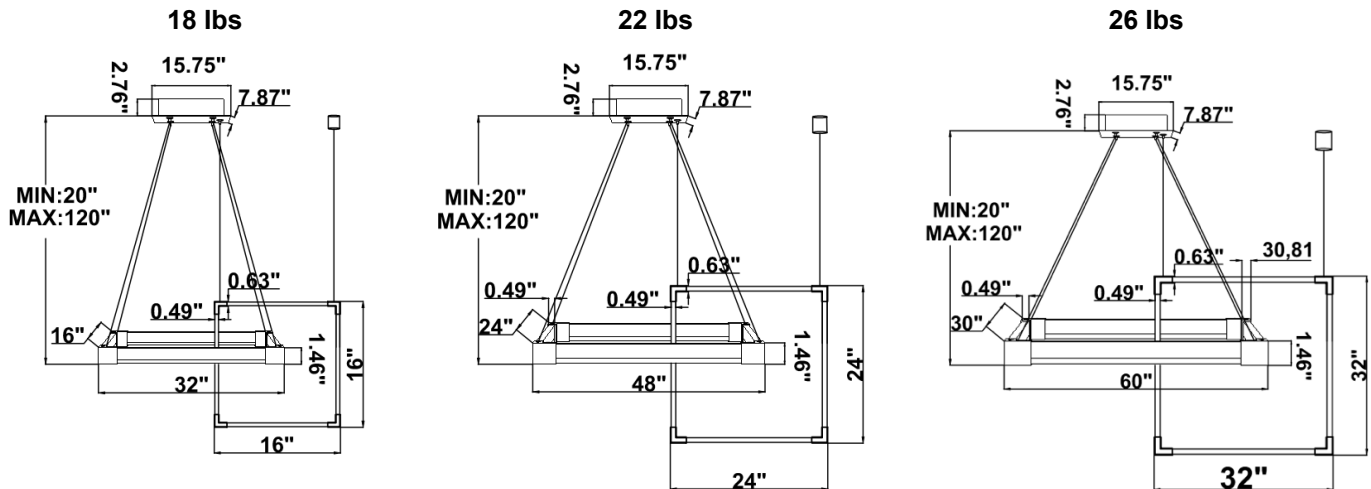

Dimension & Weight:

SB-J02D: with canopy

SB-J02M: Remote Mount