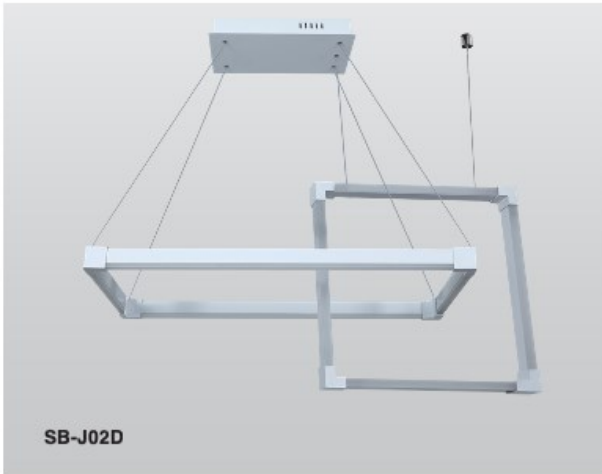

Model Information:

Example: SB-J02D60WSB

Products series	Wattage	Options	Profile Finishes
SB-J02D	60W=16"×32"+16"×16"	S=Color Selectable 3K/35K/4K 0-10V dim (Standard) 4K factory color set	B=Black Jack (Stock Color)
SB-J02M	90W=24"×48"+24"×24"	T=3K-4K Color Tunable 3-4K by Wall Switch including phone App and voice control	S=Platinum Silver (Stock Color)
	120W=30"× 60"+32"×32"	L=Line Triac dimming	W=Gloss White (Stock Color)
			O=Oil Bronze (Stock Color)