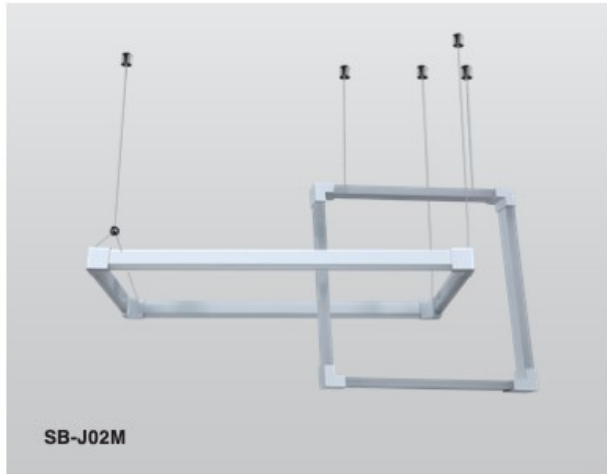

Model Information:

Example: SB-J02D60WSB

Products series	Wattage	Options	Profile Finishes
SB-J02D	60W=16"×32"+16"×16"	S=Color Selectable 3K/35K/4K 0-10V dim (Standard) 4K factory color set	B=Black Jack (Stock Color)
SB-J02M	90W=24"×48"+24"×24"	T=3K-4K Color Tunable 3-4K by Wall Switch including phone App and voice control	S=Platinum Silver (Stock Color)
	120W=30"× 60"+32"×32"	L=Line Triac dimming	W=Gloss White (Stock Color)
			O=Oil Bronze (Stock Color)