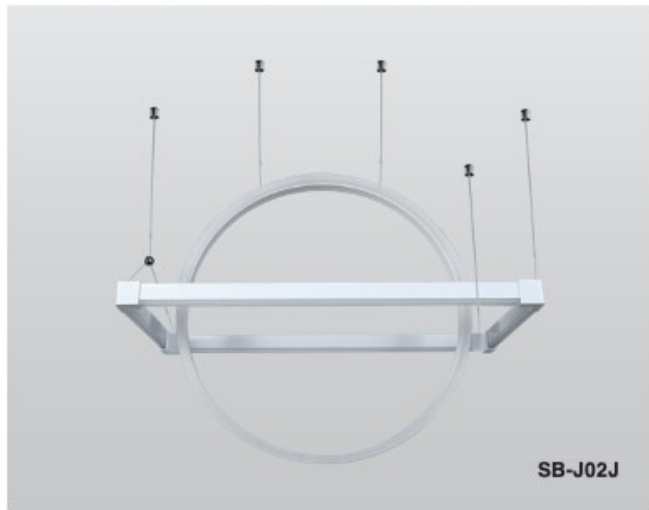

Model Information:

Example: SB-J02E60WSB

Products series	Wattage	Options	Profile Finishes
SB-J02E	60W=16" x 32"+ Ø16"	S=Color Selectable 3K/35K/4K 0-10V dim (Standard) 4K factory color set	B=Black Jack (Stock Color)
SB-J02J	100W=24" x 48"+ Ø24"	T=3K-4K Color Tunable 3-4K by wall switch including phone App and voice control	S=Platinum Silver (Stock Color)
	120W=30" x 60"+ Ø48"	L=Line Triac dimming	W=Gloss White (Stock Color)
	150W=36" x 72"+ Ø60"		O=Oil Bronze (Stock Color)