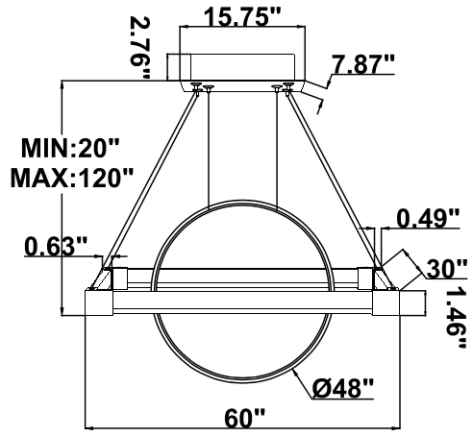

Dimension & Weight:

SB-J02E: with canopy

26 lbs

30 lbs

35 lbs

41 lbs

SB-J02J: Remote Mount

26 lbs