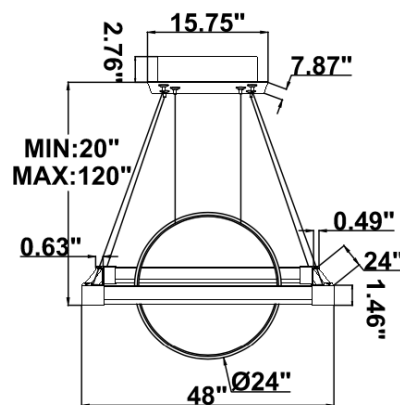

Dimension & Weight:

SB-J02E: with canopy

26 lbs

30 lbs

35 lbs

41 lbs

SB-J02J: Remote Mount

26 lbs