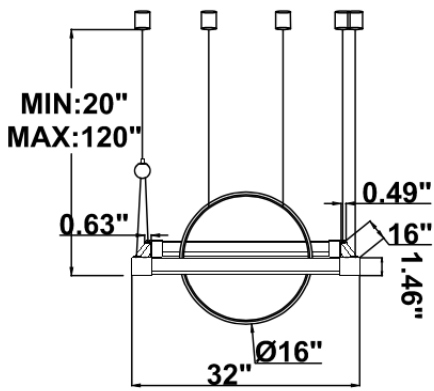

Dimension & Weight:

SB-J02E: with canopy

26 lbs

30 lbs

35 lbs

41 lbs

SB-J02J: Remote Mount

26 lbs