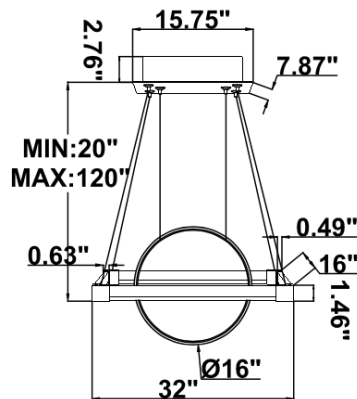

Dimension & Weight:

SB-J02E: with canopy

26 lbs

30 lbs

35 lbs

41 lbs

SB-J02J: Remote Mount

26 lbs