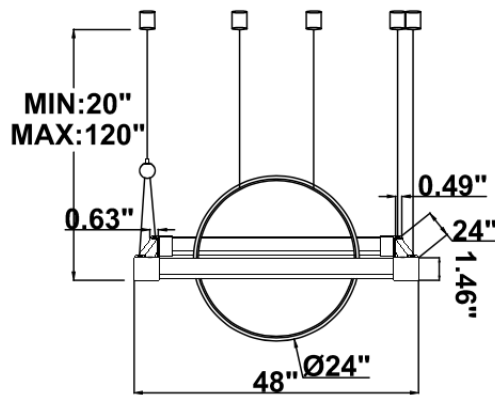

SB-J02J: Remote Mount

30 lbs