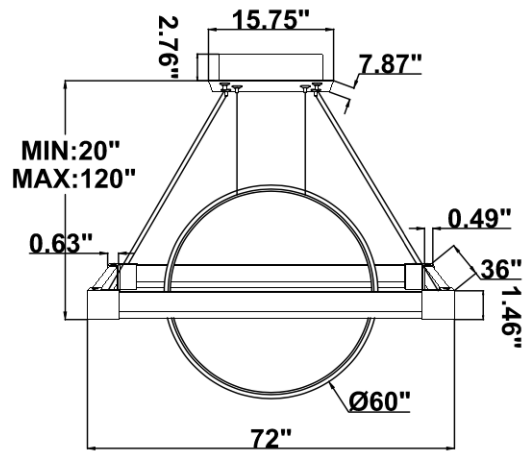

Dimension & Weight:

SB-J02E: with canopy

26 lbs

30 lbs

35 lbs

41 lbs

SB-J02J: Remote Mount

26 lbs