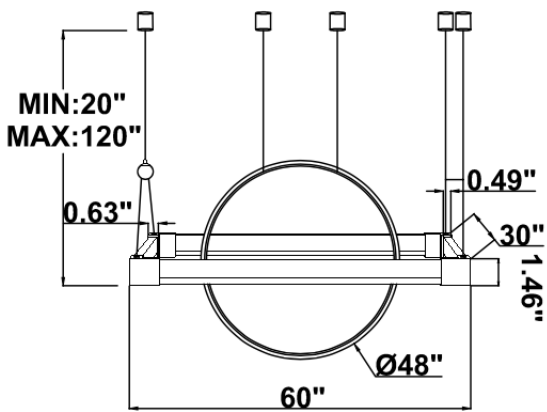

SB-J02J: Remote Mount

35 lbs