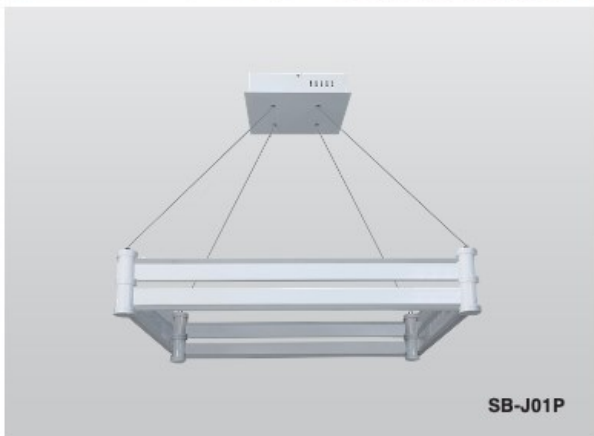

Model Information:

Example: SB-J01P40WSB

Products series	Wattage	Options	Profile Finishes
SB-J01P SB-J01Q	80W = 16" x 32"	S=Color Selectable 3K/35K/4K 0-10V dim (Standard) 4K factory color set	B=Black Jack (Stock Color)
	100W = 20" x 40"	T=3K-4K Color Tunable 3-4K by wall switch including phone App and voice control	S=Platinum Silver (Stock Color)
	120W = 24" x 48"	L=Line Triac dimming	W=Gloss White (Stock Color)
	140W = 30" x 60"		O=Oil Bronze (Stock Color)
	160W = 36" x 72"		RAL number for other Color