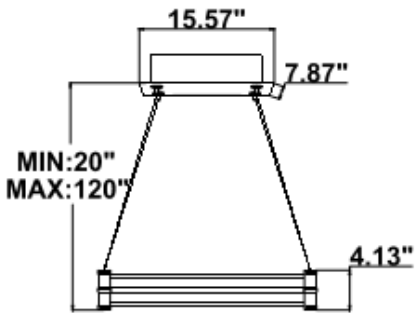

3000K-4000K Tunable white & Dimming control by DimTone wall Switch, Phone App and voice control are built in

SB-J01P

25 lbs

27 lbs

29 lbs