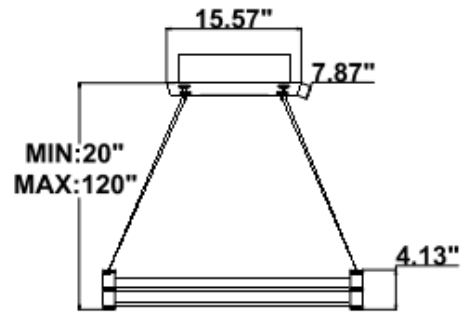

3000K-4000K Tunable white & Dimming control by DimTone wall Switch, Phone App and voice control are built in

SB-J01P

25 lbs

27 lbs

29 lbs