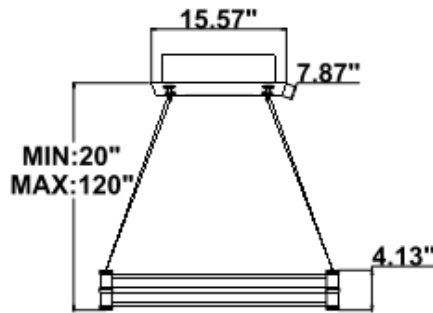

3000K-4000K Tunable white & Dimming control by DimTone wall Switch, Phone App and voice control are built in

SB-J01P

25 lbs

27 lbs

29 lbs