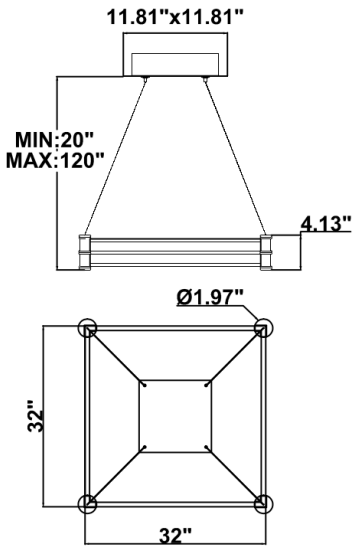

SB-J01C 25 lbs