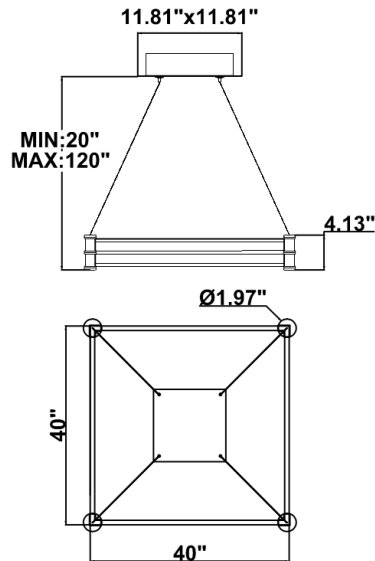

3000K-4000K Tunable white & Dimming control by DimTone wall Switch, Phone App and voice control are built in

27 lbs