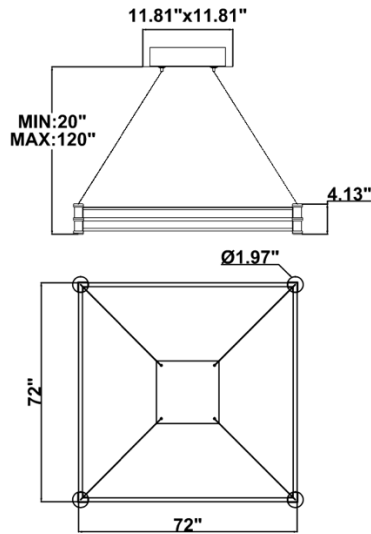

31 lbs

33 lbs