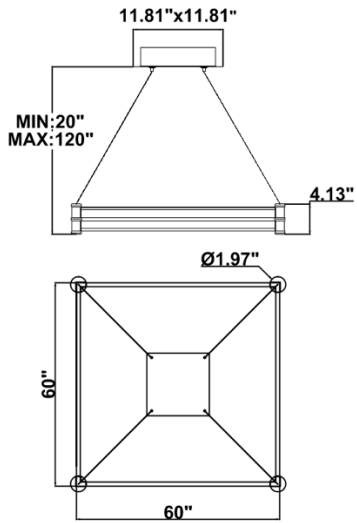

31 lbs

33 lbs