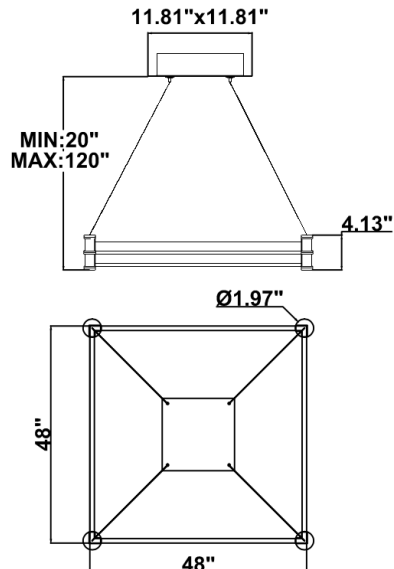

3000K-4000K Tunable white & Dimming control by DimTone wall Switch, Phone App and voice control are built in

29 lbs