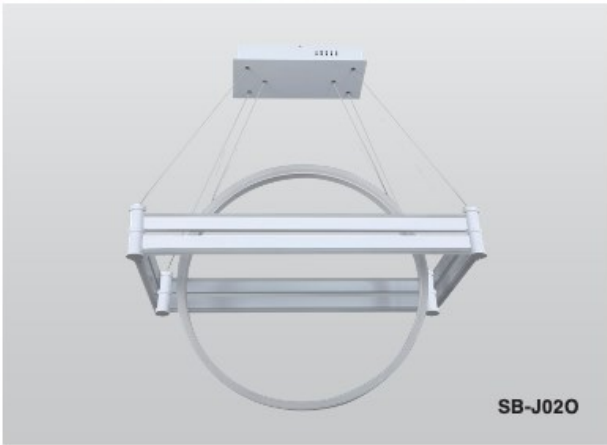

Model Information:

Example: SB-J02080WSB

Products series	Wattage	Options	Profile Finishes
SB-J020 SB-J02P	150W=24" x 48" + Ø16"	S=Color Selectable 3K/35K/4K 0-10V dim (Standard) 4K factory color set	B=Black Jack (Stock Color)
	180W=30" x 60" + Ø24"	T=3K-4K Color Tunable 3-4K by wall switch including phone App and voice control	S=Platinum Silver (Stock Color)
	200W=36" x 72" + Ø32"	L=Line Triac dimming	W=Gloss White (Stock Color) O=Oil Bronze (Stock Color)