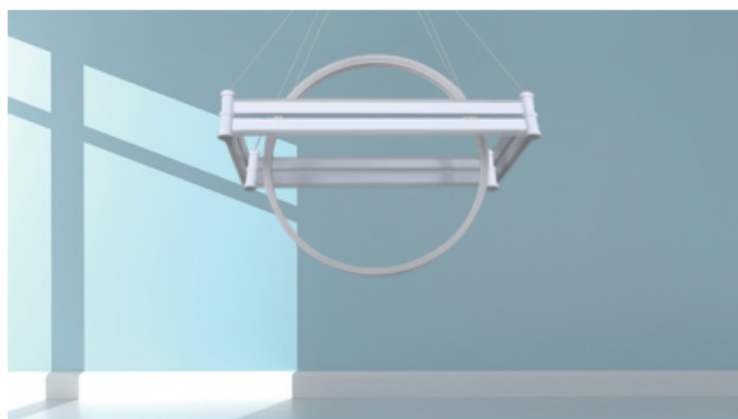

FLUX 12

LED Flux Pendant

Agora "FLUX 12" modular LED fixture made with rectangular and circle. Luminaries are designed to be both elegant and creative while providing energy efficient high lumen output. Ranging from sizes 16" to 72" or any custom sizes by your designs, extruded aluminum frame with glare-free acrylic lens and 10' long adjustable aircraft cable suspension. Available in silver, white, black, bronze and in your choice of any other color finishes. Emergency backup battery available. Fixtures color temperatures are 3000K/3500K/4000K all in 1 select by Internal CCT Color selector switch or Tunable white & dimming by Wall switch / Smart phone control / Voice control. Perfect for office, conference room and any other commercial applications.

Fixture can be manually adjusted from 1' to 10' with standard cable. Longer custom lengths available. Standard Finishes - Black, White, Silver, and Bronze. Other finishes available.

Silver

Black

White

Bronze

Material: Canopy Iron + Aluminium Profile + Acrylic
 10' Adjustable Aircraft Cable/Power Cord Included (Custom length available)
 Efficiency: Up to 85 LPW
 CCT Selectable (Standard): 3000K, 3500K, 4000K
 Controls: 1-10V (Standard), Color Tunable white & Dimming control by Wall Switch Phone App, voice control ZigBee 3 in 1
 Emergency Battery back up available