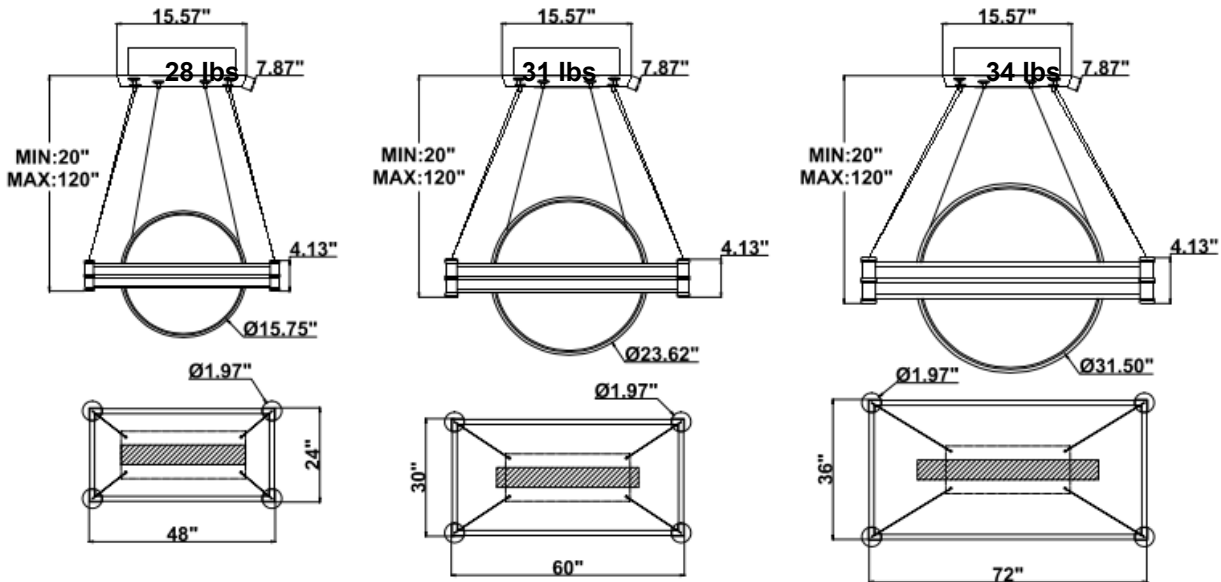

3000K-4000K Tunable white & Dimming control by DimTone wall Switch, Phone App and voice control are built in

SB-J020