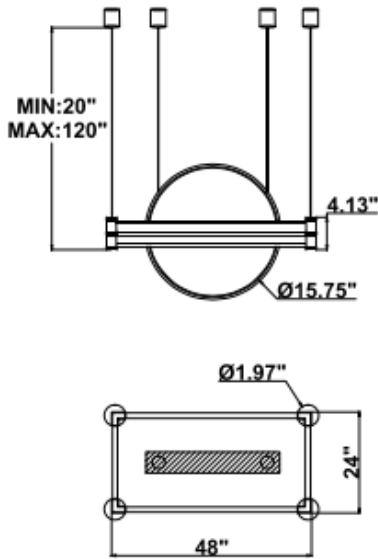

SB-J02P

28 lbs