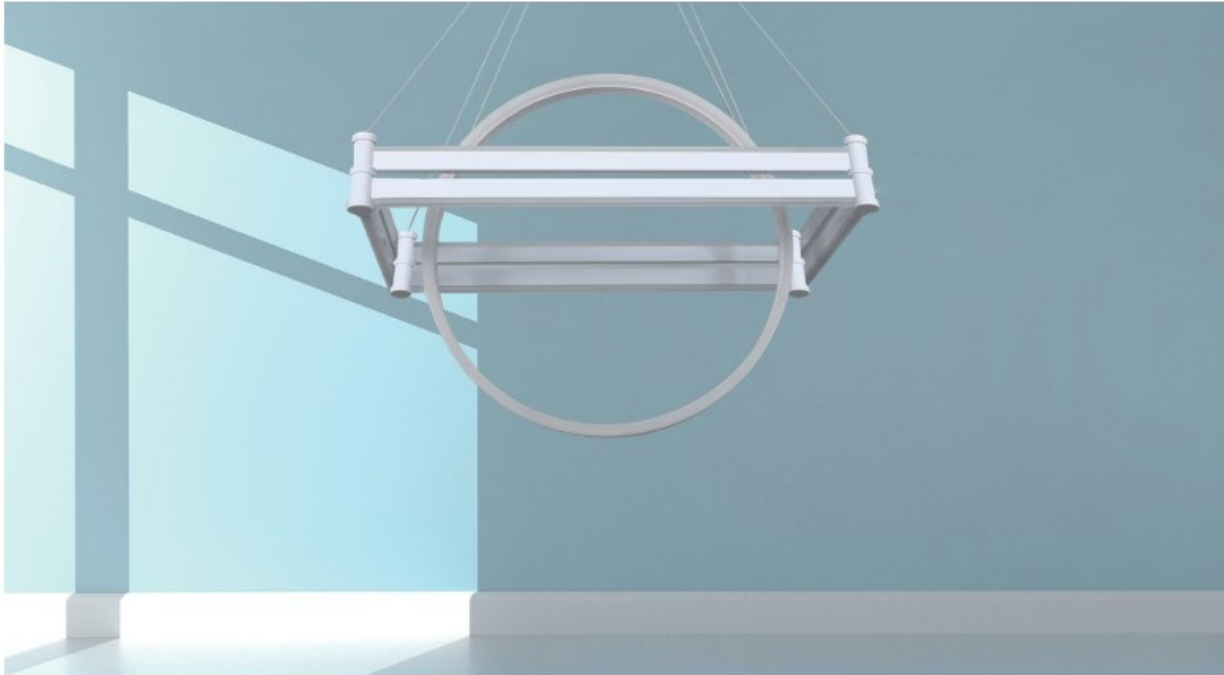

Model Information:

Example: SB-J02080WSB

Products series	Wattage	Options	Profile Finishes
SB-J020 SB-J02P	150W=24" x 48" + Ø16"	S=Color Selectable 3K/35K/4K 0-10V dim (Standard) 4K factory color set	B=Black Jack (Stock Color)
	180W=30" x 60" + Ø24"	T=3K-4K Color Tunable 3-4K by wall switch including phone App and voice control	S=Platinum Silver (Stock Color)
	200W=36" x 72" + Ø32"	L=Line Triac dimming	W=Gloss White (Stock Color) O=Oil Bronze (Stock Color)