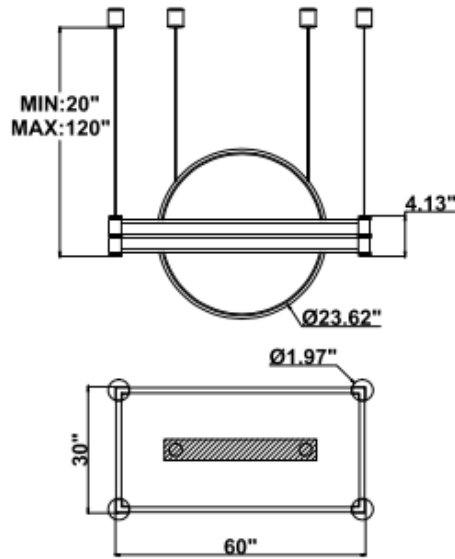

SB-J02P

28 lbs

31 lbs

34 lbs