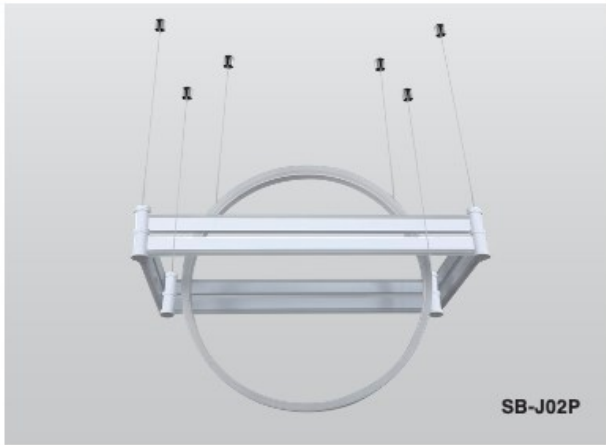

FLUX 12

LED Flux Pendant

Agora "FLUX 12" modular LED fixture made with rectangular and circle. Luminaries are designed to be both elegant and creative while providing energy efficient high lumen output. Ranging from sizes 16" to 72" or any custom sizes by your designs, extruded aluminum frame with glare-free acrylic lens and 10' long adjustable aircraft cable suspension. Available in silver, white, black, bronze and in your choice of any other color finishes. Emergency backup battery available. Fixtures color temperatures are 3000K/3500K/4000K all in 1 select by Internal CCT Color selector switch or Tunable white & dimming by Wall switch / Smart phone control / Voice control. Perfect for office, conference room and any other commercial applications.

Fixture can be manually adjusted from 1' to 10' with standard cable. Longer custom lengths available. Standard Finishes - Black, White, Silver, and Bronze. Other finishes available.

Silver

Black

White

Bronze

Material: Canopy Iron + Aluminium Profile + Acrylic
 10' Adjustable Aircraft Cable/Power Cord Included (Custom length available)
 Efficiency: Up to 85 LPW
 CCT Selectable (Standard): 3000K, 3500K, 4000K
 Controls: 1-10V (Standard), Color Tunable white & Dimming control by Wall Switch Phone App, voice control ZigBee 3 in 1
 Emergency Battery back up available

Limited Warranty: 5 Years
 Ships Assembled
 UL, cUL, FCC
 Power factor: ≥ 0.95
 Input Voltage: 100-277V universal
 Beam Angle: 120°
 Operating temperature: -40°F to 122°F

Model Information:

Example: SB-J02080WSB