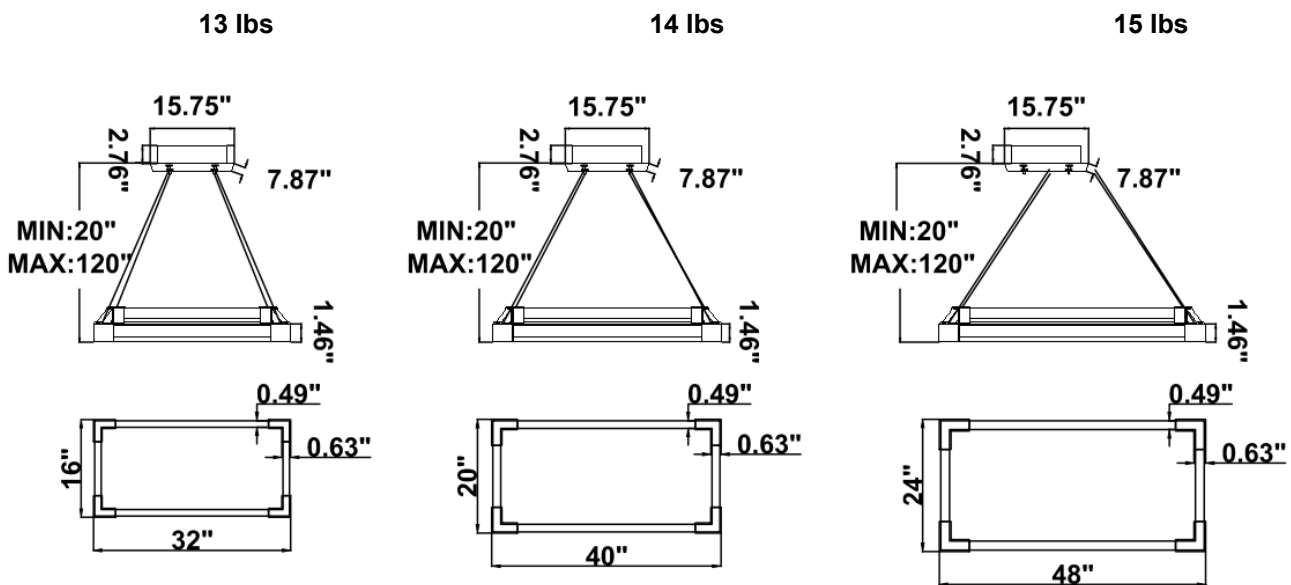

Products series	Wattage	Options	Profile Finishes
SB-J01B SB-J01F	40W = 16" x 32"	S=Color Selectable 3K/35K/4K 0-10V dim (Standard) 4K factory color set	B=Black Jack (Stock Color)
	50W = 20" x 40"	T=3K-4K Color Tunable 3-4K by wall switch including phone App and voice control	S=Platinum Silver (Stock Color)
	60W = 24" x 48"	L=Line Triac dimming	W=Gloss White (Stock Color)
	70W = 30" x 60"		O=Oil Bronze (Stock Color)
	80W = 36" x 72"		RAL number for other Color

Dimension & Weight:

SB-J01B:

SB-J01F:

13 lbs

14 lbs

15 lbs

18 lbs

19 lbs