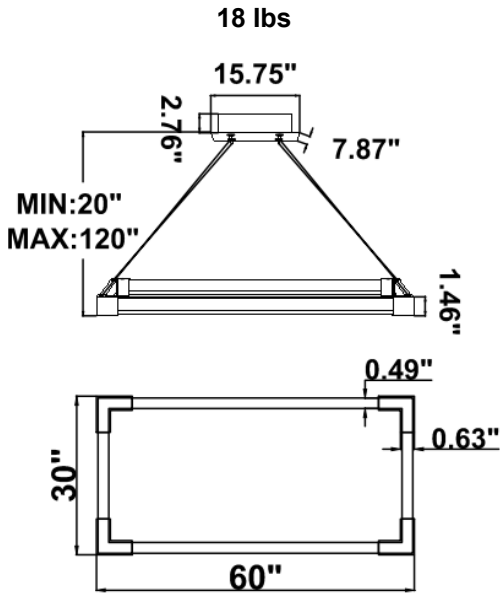

Fixture can be manually adjusted from 1' to 10' with standard cable. Longer custom lengths available. Standard Finishes - Black, White, Silver, and Bronze. Other finishes available.

Silver

Black

White

Bronze

Products series	Wattage	Options	Profile Finishes
SB-J01B SB-J01F	40W = 16" x 32"	S=Color Selectable 3K/35K/4K 0-10V dim (Standard) 4K factory color set	B=Black Jack (Stock Color)
	50W = 20" x 40"	T=3K-4K Color Tunable 3-4K by wall switch including phone App and voice control	S=Platinum Silver (Stock Color)
	60W = 24" x 48"	L=Line Triac dimming	W=Gloss White (Stock Color)
	70W = 30" x 60"		O=Oil Bronze (Stock Color)
	80W = 36" x 72"		RAL number for other Color

Dimension & Weight:

SB-J01B:

SB-J01F:

13 lbs

14 lbs

15 lbs

18 lbs

19 lbs