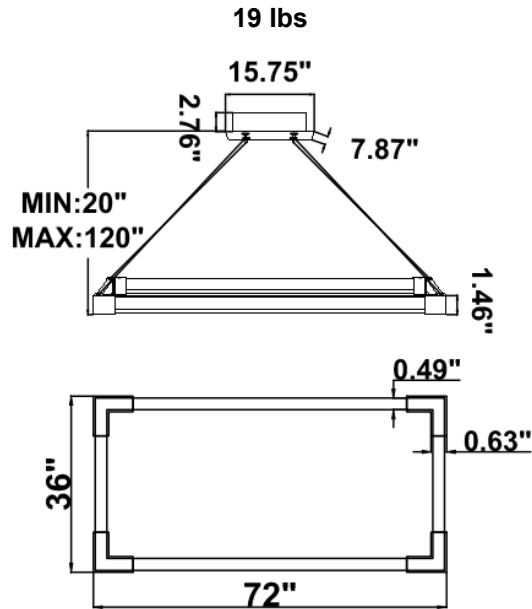

Products series	Wattage	Options	Profile Finishes
SB-J01B SB-J01F	40W = 16" x 32"	S=Color Selectable 3K/35K/4K 0-10V dim (Standard) 4K factory color set	B=Black Jack (Stock Color)
	50W = 20" x 40"	T=3K-4K Color Tunable 3-4K by wall switch including phone App and voice control	S=Platinum Silver (Stock Color)
	60W = 24" x 48"	L=Line Triac dimming	W=Gloss White (Stock Color)
	70W = 30" x 60"		O=Oil Bronze (Stock Color)
	80W = 36" x 72"		RAL number for other Color

Dimension & Weight:

SB-J01B:

SB-J01F:

13 lbs

14 lbs

15 lbs

18 lbs

19 lbs