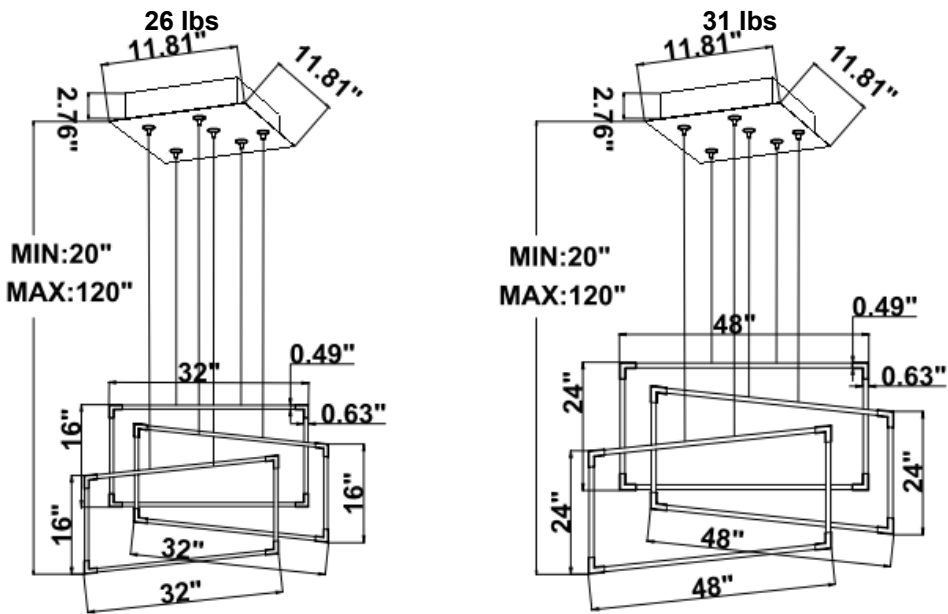

Fixture can be manually adjusted from 1' to 10' with standard cable. Longer custom lengths available. Standard Finishes - Black, White, Silver, and Bronze. Other finishes available.

Material: Canopy Iron + Aluminium Profile + Acrylic
 10' Adjustable Aircraft Cable/Power Cord Included (Custom length available)
 Efficiency: Up to 85 LPW
 CCT Selectable (Standard): 3000K, 3500K, 4000K
 Controls: 1-10V (Standard), Color Tunable white & Dimming control by Wall Switch Phone App, voice control ZigBee 3 in 1
 Emergency Battery back up available

Products series	Wattage	Options	Profile Finishes
SB-J03E SB-J03H	120W=16"×32"+16"×32"+16" × 32"	S=Color Selectable 3K/35K/4K 0-10V dim (Standard) 4K factory color set	B=Black Jack (Stock Color)
	180W=24"×48"+24"×48"+24"×48"	T=3K-4K Color Tunable 3-4K by Wall Switch including phone App and voice control	S=Platinum Silver (Stock Color)
	200W=30"×60"+30"×60"+30"×60"	L=Line Triac dimming	W=Gloss White (Stock Color)
	240W=36"×72"+36"×72"+36"×72"		O=Oil Bronze (Stock Color)
			RAL Number

Dimension & Weight:

SB-J03E:

SB-J03H:

26 lbs

31 lbs