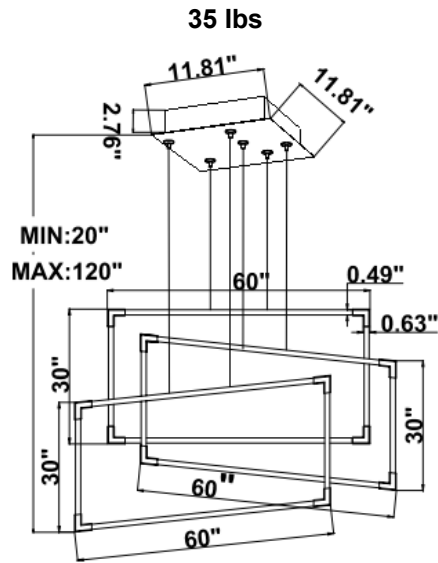

Fixture can be manually adjusted from 1' to 10' with standard cable. Longer custom lengths available. Standard Finishes - Black, White, Silver, and Bronze. Other finishes available.

Material: Canopy Iron + Aluminium Profile + Acrylic
 10' Adjustable Aircraft Cable/Power Cord Included (Custom length available)
 Efficiency: Up to 85 LPW
 CCT Selectable (Standard): 3000K, 3500K, 4000K
 Controls: 1-10V (Standard), Color Tunable white & Dimming control by Wall Switch Phone App, voice control ZigBee 3 in 1
 Emergency Battery back up available

Products series	Wattage	Options	Profile Finishes
SB-J03E SB-J03H	120W=16"×32"+16"×32"+16" × 32"	S=Color Selectable 3K/35K/4K 0-10V dim (Standard) 4K factory color set	B=Black Jack (Stock Color)
	180W=24"×48"+24"×48"+24"×48"	T=3K-4K Color Tunable 3-4K by Wall Switch including phone App and voice control	S=Platinum Silver (Stock Color)
	200W=30"×60"+30"×60"+30"×60"	L=Line Triac dimming	W=Gloss White (Stock Color)
	240W=36"×72"+36"×72"+36"×72"		O=Oil Bronze (Stock Color)
			RAL Number

Dimension & Weight:

SB-J03E:

SB-J03H:

26 lbs

31 lbs