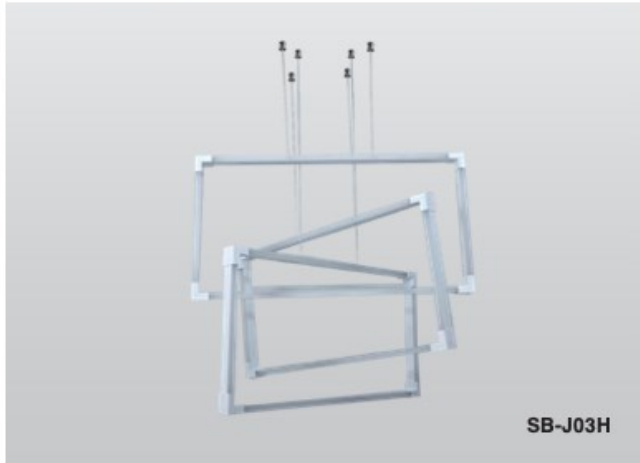

Model Information:

Example: SB-J03E120WSB

Products series	Wattage	Options	Profile Finishes
SB-J03E SB-J03H	120W=16"×32"+16"×32"+16" × 32"	S=Color Selectable 3K/35K/4K 0-10V dim (Standard) 4K factory color set	B=Black Jack (Stock Color)
	180W=24"×48"+24"×48"+24"×48"	T=3K-4K Color Tunable 3-4K by Wall Switch including phone App and voice control	S=Platinum Silver (Stock Color)
	200W=30"×60"+30"×60"+30"×60"	L=Line Triac dimming	W=Gloss White (Stock Color)
	240W=36"×72"+36"×72"+36"×72"		O=Oil Bronze (Stock Color)
			RAL Number