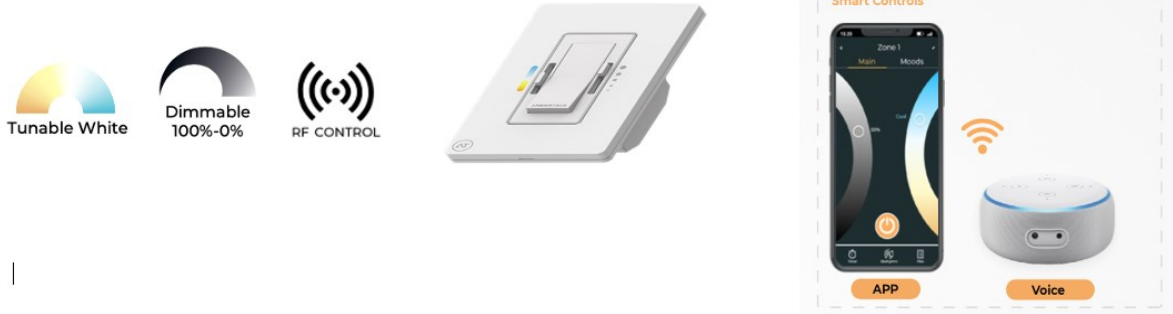

Fixture can be manually adjusted from 1' to 10' with standard cable. Longer custom lengths available. Standard Finishes - Black, White, Silver, and Bronze. Other finishes available.

Material: Canopy Iron + Aluminium Profile + Acrylic
 10' Adjustable Aircraft Cable/Power Cord Included (Custom length available)
 Efficiency: Up to 85 LPW
 CCT Selectable (Standard): 3000K, 3500K, 4000K
 Controls: 1-10V (Standard), Color Tunable white & Dimming control by Wall Switch Phone App, voice control ZigBee 3 in 1
 Emergency Battery back up available

Limited Warranty: 5 Years
 Ships Assembled
 UL, cUL, FCC
 Power factor: ≥ 0.95
 Input Voltage: 100-277V universal
 Beam Angle: 120°
 Operating temperature: -40°F to 122°F

Model Information:

Example: SB-J03E120WSB

Products series	Wattage	Options	Profile Finishes
SB-J03E SB-J03H	120W=16"×32"+16"×32"+16" × 32"	S=Color Selectable 3K/35K/4K 0-10V dim (Standard) 4K factory color set	B=Black Jack (Stock Color)
	180W=24"×48"+24"×48"+24"×48"	T=3K-4K Color Tunable 3-4K by Wall Switch including phone App and voice control	S=Platinum Silver (Stock Color)
	200W=30"×60"+30"×60"+30"×60"	L=Line Triac dimming	W=Gloss White (Stock Color)
	240W=36"×72"+36"×72"+36"×72"		O=Oil Bronze (Stock Color)
			RAL Number

3000K-4000K Tunable white & Dimming control by DimTone wall Switch, Phone App and voice control are built in

Accessory

ACCESSORY ITEMS	MODEL NUMBER	DESCRIPTION
	SB-TONE-WSX	Tunable white & dimming DimTone Wall switch by moving 2 sliders on wall switch also available control by phone App and voice, 1 Wall Switch controls Max 700W light fixtures, 120V with no battery required
	SB-EBP/5W/B	Factory installed Remote Emergency Battery Pack 5W 90 minutes
	SB-EBP/10.7W/B	Factory installed Remote Emergency Battery Pack 10.7W 90 minutes
	SB-EBP/17W/B	Factory installed Remote Emergency Battery Pack 17W 90 minutes