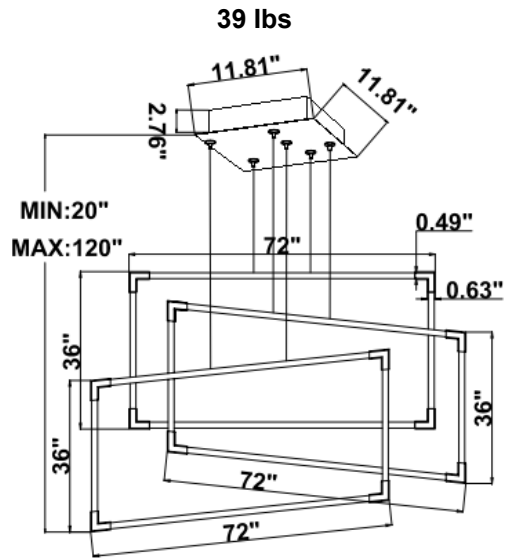

Fixture can be manually adjusted from 1' to 10' with standard cable. Longer custom lengths available. Standard Finishes - Black, White, Silver, and Bronze. Other finishes available.

Material: Canopy Iron + Aluminium Profile + Acrylic
 10' Adjustable Aircraft Cable/Power Cord Included (Custom length available)
 Efficiency: Up to 85 LPW
 CCT Selectable (Standard): 3000K, 3500K, 4000K
 Controls: 1-10V (Standard), Color Tunable white & Dimming control by Wall Switch Phone App, voice control ZigBee 3 in 1
 Emergency Battery back up available

Products series	Wattage	Options	Profile Finishes
SB-J03E SB-J03H	120W=16"×32"+16"×32"+16" × 32"	S=Color Selectable 3K/35K/4K 0-10V dim (Standard) 4K factory color set	B=Black Jack (Stock Color)
	180W=24"×48"+24"×48"+24"×48"	T=3K-4K Color Tunable 3-4K by Wall Switch including phone App and voice control	S=Platinum Silver (Stock Color)
	200W=30"×60"+30"×60"+30"×60"	L=Line Triac dimming	W=Gloss White (Stock Color)
	240W=36"×72"+36"×72"+36"×72"		O=Oil Bronze (Stock Color)
			RAL Number

Dimension & Weight:

SB-J03E:

SB-J03H:

26 lbs

31 lbs