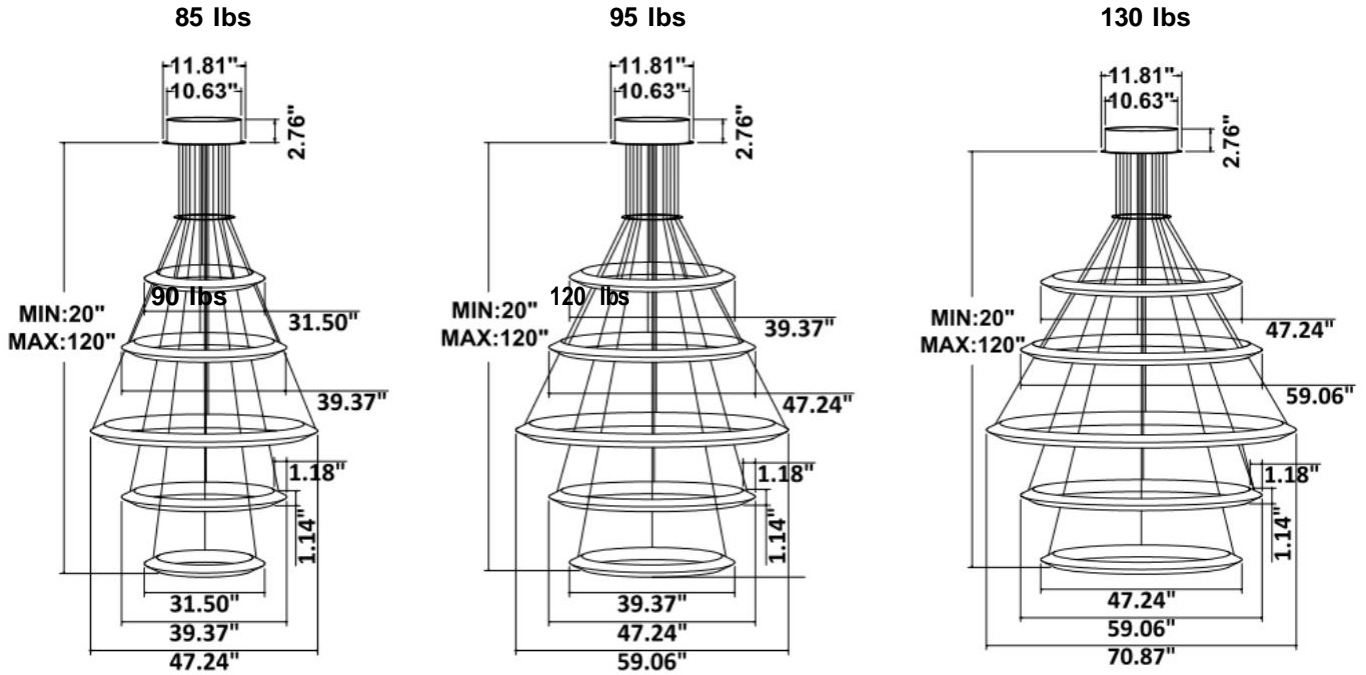

Fixture can be manually adjusted from 1' to 10' with standard cable. Longer custom lengths available. Standard Finishes - Black, White, Silver, and Bronze. Other finishes available.

Material: Canopy Iron + Aluminium Profile + Acrylic
 10' Adjustable Aircraft Cable/Power Cord Included (Custom length available)
 Efficiency: Up to 85 LPW
 CCT Selectable (Standard): 3000K, 3500K, 4000K
 Controls: 1-10V (Standard), Color Tunable white & Dimming control by Wall Switch Phone App, voice control ZigBee 3 in 1
 Emergency Battery back up available

Dimension & Weight: 31.5" = 32" / 39.37" = 40" / 47.24" = 48" / 59.06" = 60" / 70.87" = 72"

SB-H05A: With canopy 1st 3rd and 5th ring light inside, 2nd and 4th light outside

SB-H05B: With canopy, light outside

SB-H05R: Remote mount 1st 3rd and 5th ring light inside, 2nd and 4th light outside

SB-H05C: With Canopy and little ring, light outside

SB-H05D: With canopy, light inside