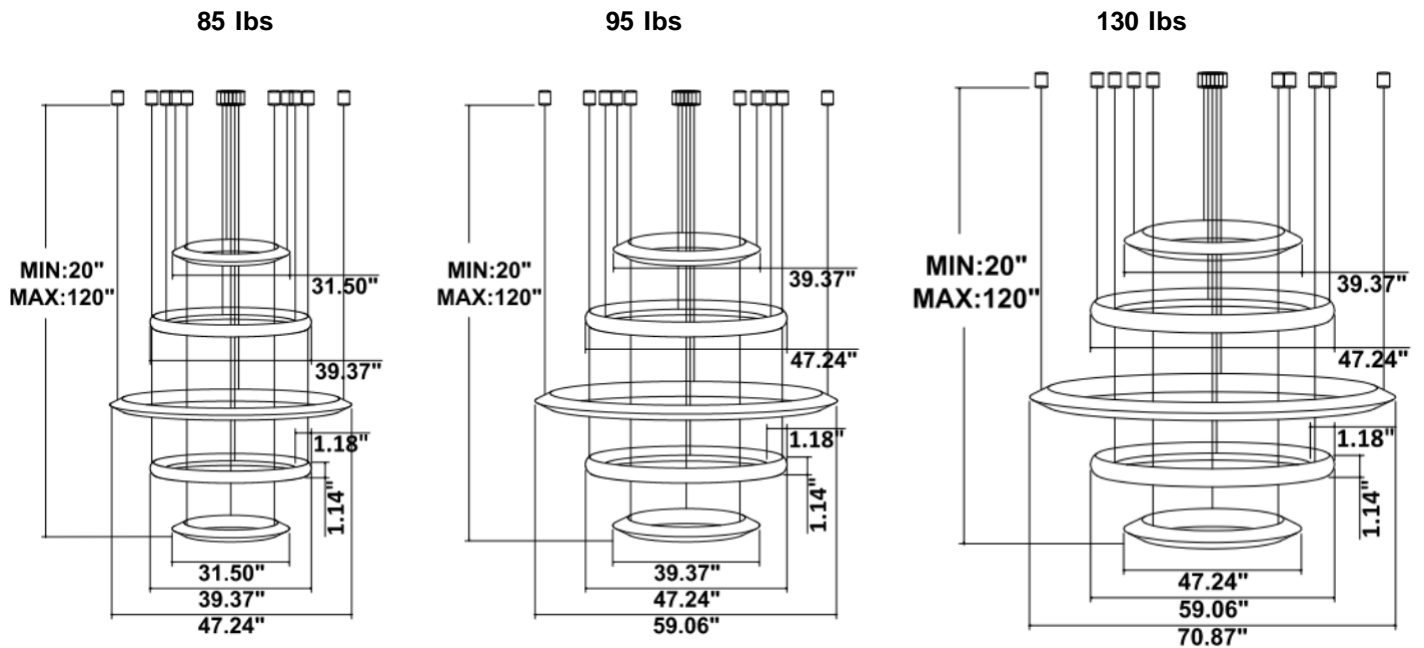

Fixture can be manually adjusted from 1' to 10' with standard cable. Longer custom lengths available. Standard Finishes - Black, White, Silver, and Bronze. Other finishes available.

Material: Canopy Iron + Aluminium Profile + Acrylic
 10' Adjustable Aircraft Cable/Power Cord Included (Custom length available)
 Efficiency: Up to 85 LPW
 CCT Selectable (Standard): 3000K, 3500K, 4000K
 Controls: 1-10V (Standard), Color Tunable white & Dimming control by Wall Switch Phone App, voice control ZigBee 3 in 1
 Emergency Battery back up available

Products series	Wattage	Options	Profile Finishes
SB-H05A SB-H05B SB-H05C SB-H05D SB-H05R	240W=32"+40"+48"+40"+32" 280W=40"+48"+60"+48"+40" 340W=48"+60"+72"+60"+48"	S=Color Selectable 3000K/3500K/4000K CRI 90 4000K factory set color 1-10V dim (Standard) T=3000K-4000K Color Tunable & Dimmable by wall switch including phone App and voice control L=Line Triac dimming	B=Black Jack (Stock Color) S=Platinum Silver (Stock Color) W=Gloss White (Stock Color) O=Oil Bronze (Stock Color) RAL number for other Color

Dimension & Weight: 31.5" = 32" / 39.37" = 40" / 47.24" = 48" / 59.06" = 60" / 70.87" = 72"

SB-H05A: With canopy 1st 3rd and 5th ring light inside, 2nd and 4th light outside

SB-H05B: With canopy, light outside

SB-H05R: Remote mount 1st 3rd and 5th ring light inside, 2nd and 4th light outside

SB-H05C: With Canopy and little ring, light outside

SB-H05D: With canopy, light inside