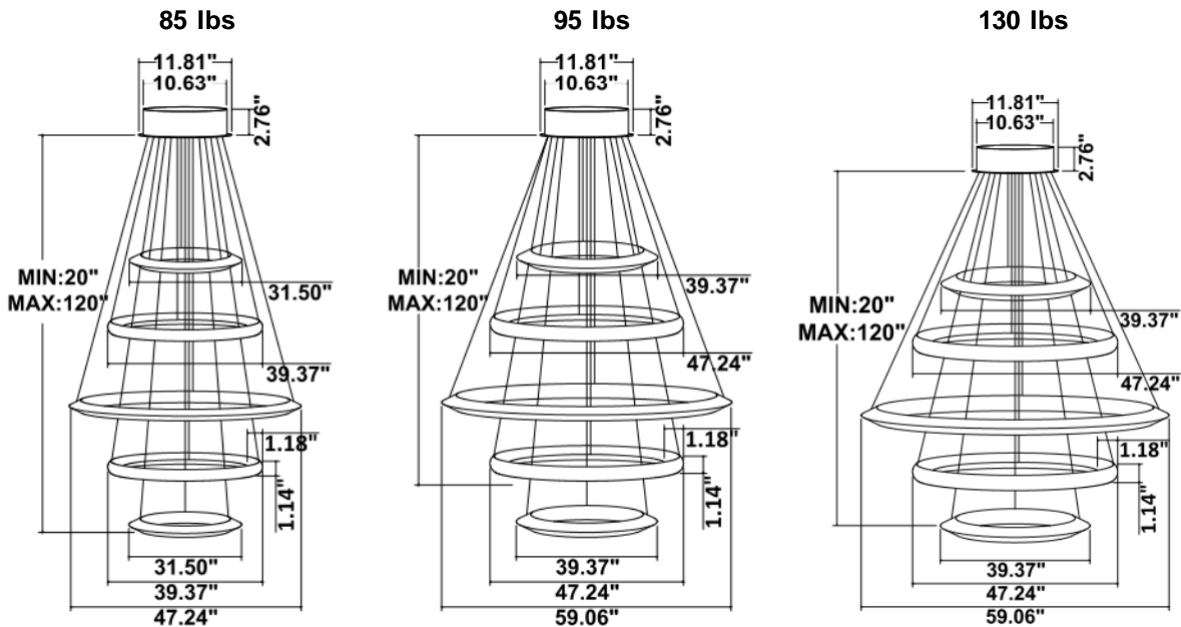

Fixture can be manually adjusted from 1' to 10' with standard cable. Longer custom lengths available. Standard Finishes - Black, White, Silver, and Bronze. Other finishes available.

Material: Canopy Iron + Aluminium Profile + Acrylic
 10' Adjustable Aircraft Cable/Power Cord Included (Custom length available)
 Efficiency: Up to 85 LPW
 CCT Selectable (Standard): 3000K, 3500K, 4000K
 Controls: 1-10V (Standard), Color Tunable white & Dimming control by Wall Switch Phone App, voice control ZigBee 3 in 1
 Emergency Battery back up available

Products series	Wattage	Options	Profile Finishes
SB-H05A SB-H05B SB-H05C SB-H05D SB-H05R	240W=32"+40"+48"+40"+32" 280W=40"+48"+60"+48"+40" 340W=48"+60"+72"+60"+48"	S=Color Selectable 3000K/3500K/4000K CRI 90 4000K factory set color 1-10V dim (Standard) T=3000K-4000K Color Tunable & Dimmable by wall switch including phone App and voice control L=Line Triac dimming	B=Black Jack (Stock Color) S=Platinum Silver (Stock Color) W=Gloss White (Stock Color) O=Oil Bronze (Stock Color) RAL number for other Color

Dimension & Weight: 31.5" = 32" / 39.37" = 40" / 47.24" = 48" / 59.06" = 60" / 70.87" = 72"

SB-H05A: With canopy 1st 3rd and 5th ring light inside, 2nd and 4th light outside

SB-H05B: With canopy, light outside