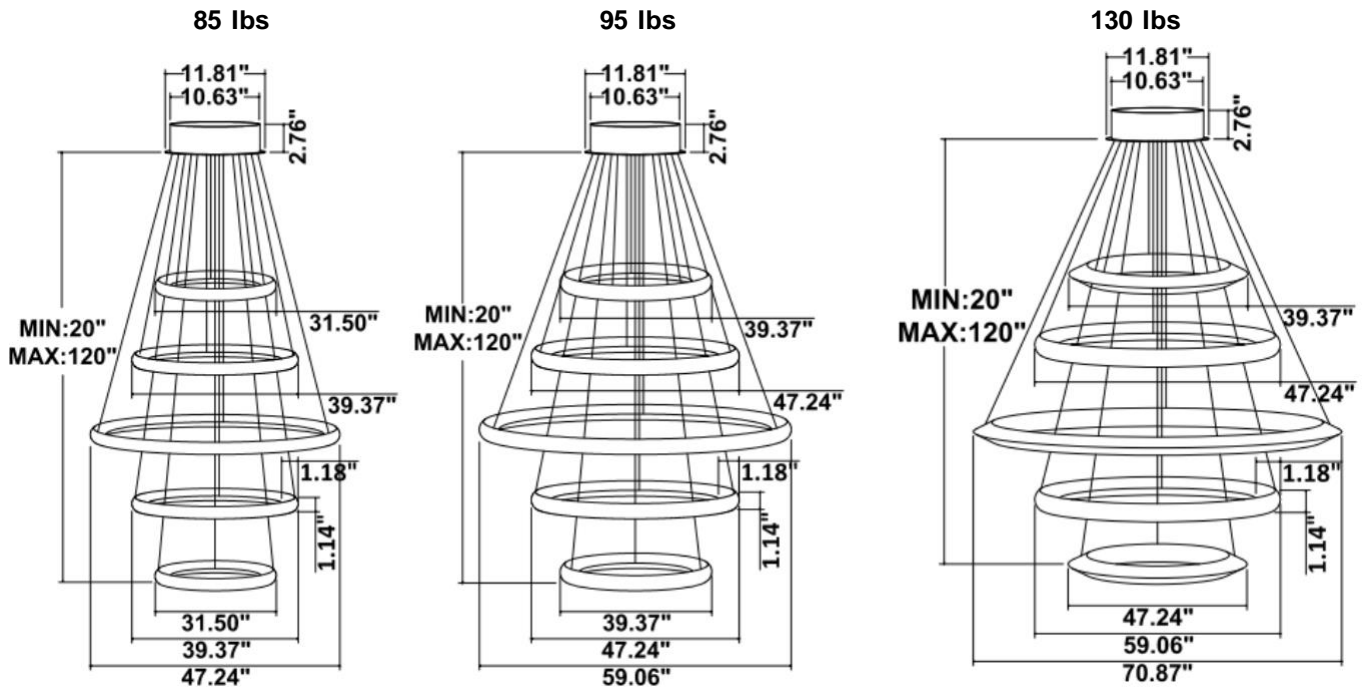

Fixture can be manually adjusted from 1' to 10' with standard cable. Longer custom lengths available. Standard Finishes - Black, White, Silver, and Bronze. Other finishes available.

Material: Canopy Iron + Aluminium Profile + Acrylic
 10' Adjustable Aircraft Cable/Power Cord Included (Custom length available)
 Efficiency: Up to 85 LPW
 CCT Selectable (Standard): 3000K, 3500K, 4000K
 Controls: 1-10V (Standard), Color Tunable white & Dimming control by Wall Switch Phone App, voice control ZigBee 3 in 1
 Emergency Battery back up available

Products series	Wattage	Options	Profile Finishes
SB-H05A SB-H05B SB-H05C SB-H05D SB-H05R	240W=32"+40"+48"+40"+32" 280W=40"+48"+60"+48"+40" 340W=48"+60"+72"+60"+48"	S=Color Selectable 3000K/3500K/4000K CRI 90 4000K factory set color 1-10V dim (Standard) T=3000K-4000K Color Tunable & Dimmable by wall switch including phone App and voice control L=Line Triac dimming	B=Black Jack (Stock Color) S=Platinum Silver (Stock Color) W=Gloss White (Stock Color) O=Oil Bronze (Stock Color) RAL number for other Color

Dimension & Weight: 31.5" = 32" / 39.37" = 40" / 47.24" = 48" / 59.06" = 60" / 70.87" = 72"

SB-H05A: With canopy 1st 3rd and 5th ring light inside, 2nd and 4th light outside

SB-H05B: With canopy, light outside