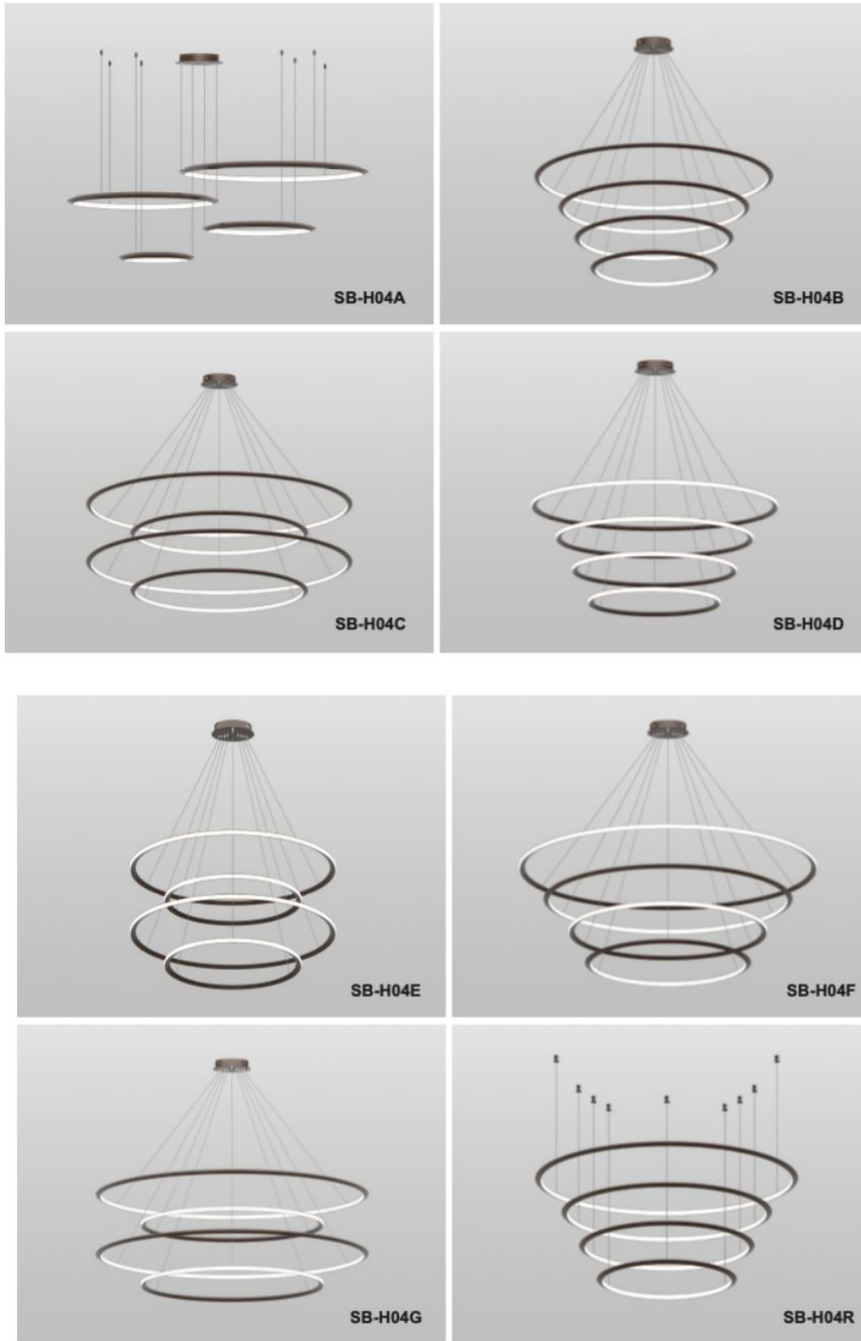

Model Information:

Example: SB-H04A200WSB

Products series	Wattage	Options	Profile Finishes
SB-H04A	200W=32"+40"+48"+60"	S=Color Selectable 3000K/3500K/4000K CRI 90 4000K factory set color 1-10V dim (Standard) T=3000K-4000K Color Tunable & Dimmable by wall switch including phone App and voice control L=Line Triac dimming	B=Black Jack (Stock Color)
SB-H04B	250W=40"+48"+60"+72"		S=Platinum Silver (Stock Color)
SB-H04D			W=Gloss White (Stock Color)
SB-H04F			O=Oil Bronze (Stock Color)
SB-H04R			RAL number for other Color
SB-H04C	180W=40"+32"+40"+32"		
SB-H04E	220W=48"+40"+48"+40"		
SB-H04G	260W=60"+48"+60"+48" 300W=72"+60"+72"+60"