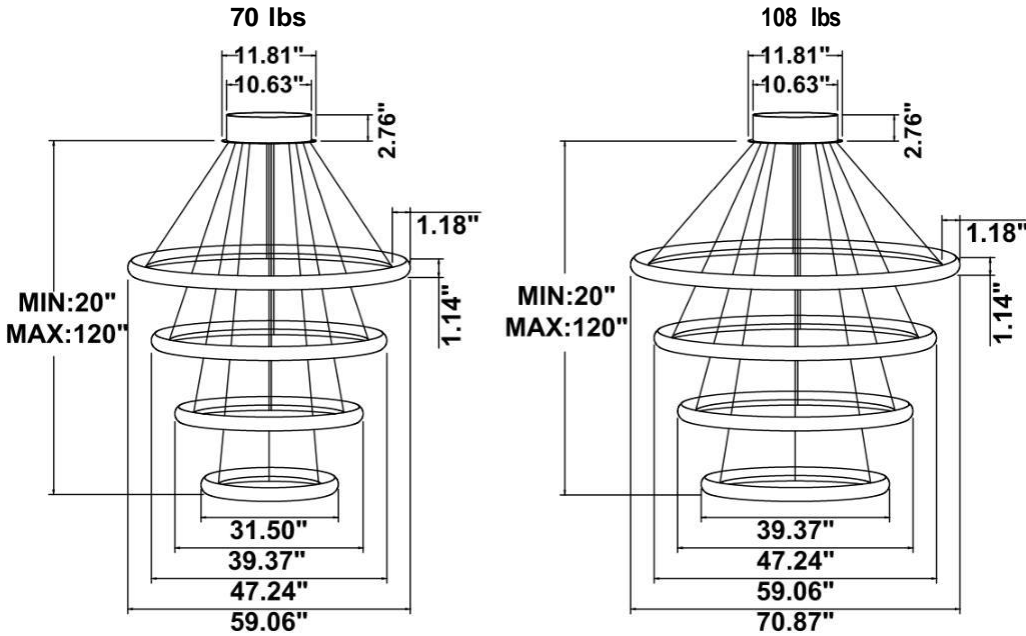

SB-H04D: With Canopy, light outside