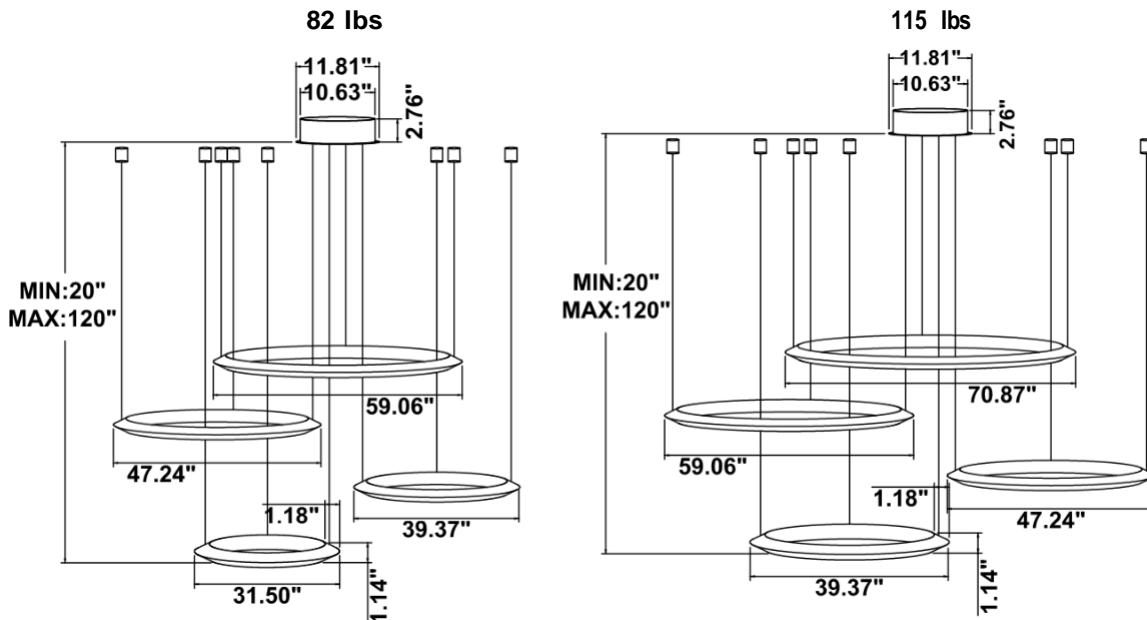

Fixture can be manually adjusted from 1' to 10' with standard cable. Longer custom lengths available. Standard Finishes - Black, White, Silver, and Bronze. Other finishes available.

Material: Canopy Iron + Aluminium Profile + Acrylic
 10' Adjustable Aircraft Cable/Power Cord Included (Custom length available)
 Efficiency: Up to 85 LPW
 CCT Selectable (Standard): 3000K, 3500K, 4000K
 Controls: 1-10V (Standard), Color Tunable white & Dimming control by Wall Switch Phone App, voice control ZigBee 3 in 1
 Emergency Battery back up available

Products series	Wattage	Options	Profile Finishes
SB-H04A	200W=32"+40"+48"+60"	S=Color Selectable 3000K/3500K/4000K CRI 90 4000K factory set color 1-10V dim (Standard) T=3000K-4000K Color Tunable & Dimmable by wall switch including phone App and voice control L=Line Triac dimming	B=Black Jack (Stock Color)
SB-H04B	250W=40"+48"+60"+72"		S=Platinum Silver (Stock Color)
SB-H04D			W=Gloss White (Stock Color)
SB-H04F			O=Oil Bronze (Stock Color)
SB-H04R			RAL number for other Color
SB-H04C	180W=40"+32"+40"+32"		
SB-H04E	220W=48"+40"+48"+40"		
SB-H04G	260W=60"+48"+60"+48" 300W=72"+60"+72"+60"		

Dimension & Weight: 31.5" = 32" / 39.37" = 40" / 47.24" = 48" / 59.06" = 60" / 70.87" = 72"

SB-H04A: With canopy and remote mount, light outside

SB-H04B: With canopy, light inside

SB-H04C: With canopy, light inside