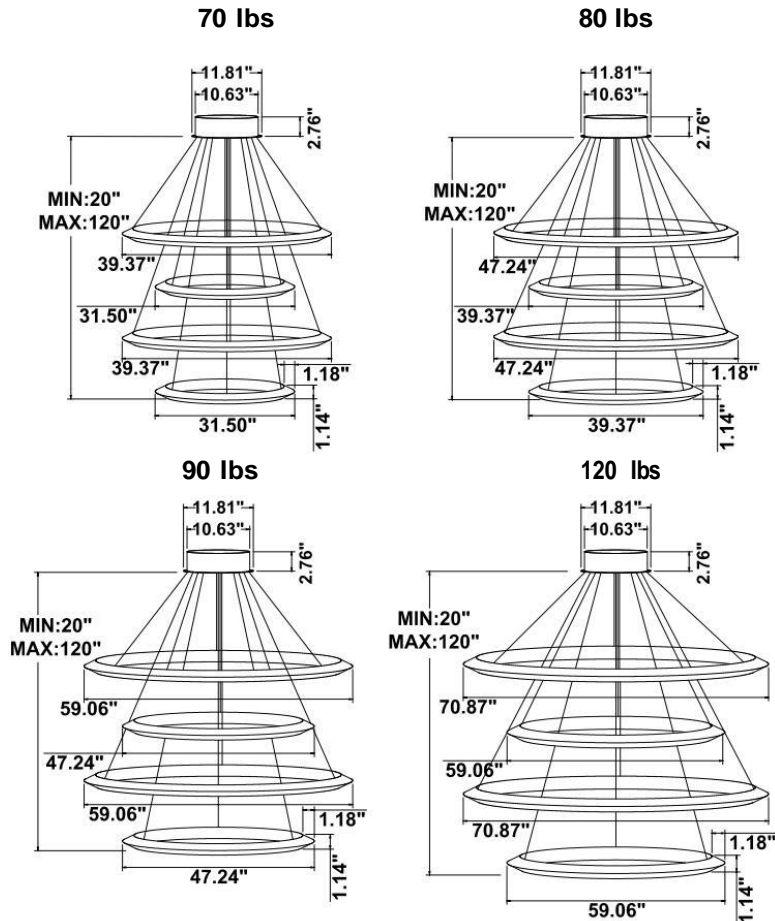

Fixture can be manually adjusted from 1' to 10' with standard cable. Longer custom lengths available. Standard Finishes - Black, White, Silver, and Bronze. Other finishes available.

Material: Canopy Iron + Aluminium Profile + Acrylic
 10' Adjustable Aircraft Cable/Power Cord Included (Custom length available)
 Efficiency: Up to 85 LPW
 CCT Selectable (Standard): 3000K, 3500K, 4000K
 Controls: 1-10V (Standard), Color Tunable white & Dimming control by Wall Switch Phone App, voice control ZigBee 3 in 1
 Emergency Battery back up available

Dimension & Weight: 31.5" = 32" / 39.37" = 40" / 47.24" = 48" / 59.06" = 60" / 70.87" = 72"

SB-H04A: With canopy and remote mount, light outside

SB-H04B: With canopy, light inside

SB-H04C: With canopy, light inside