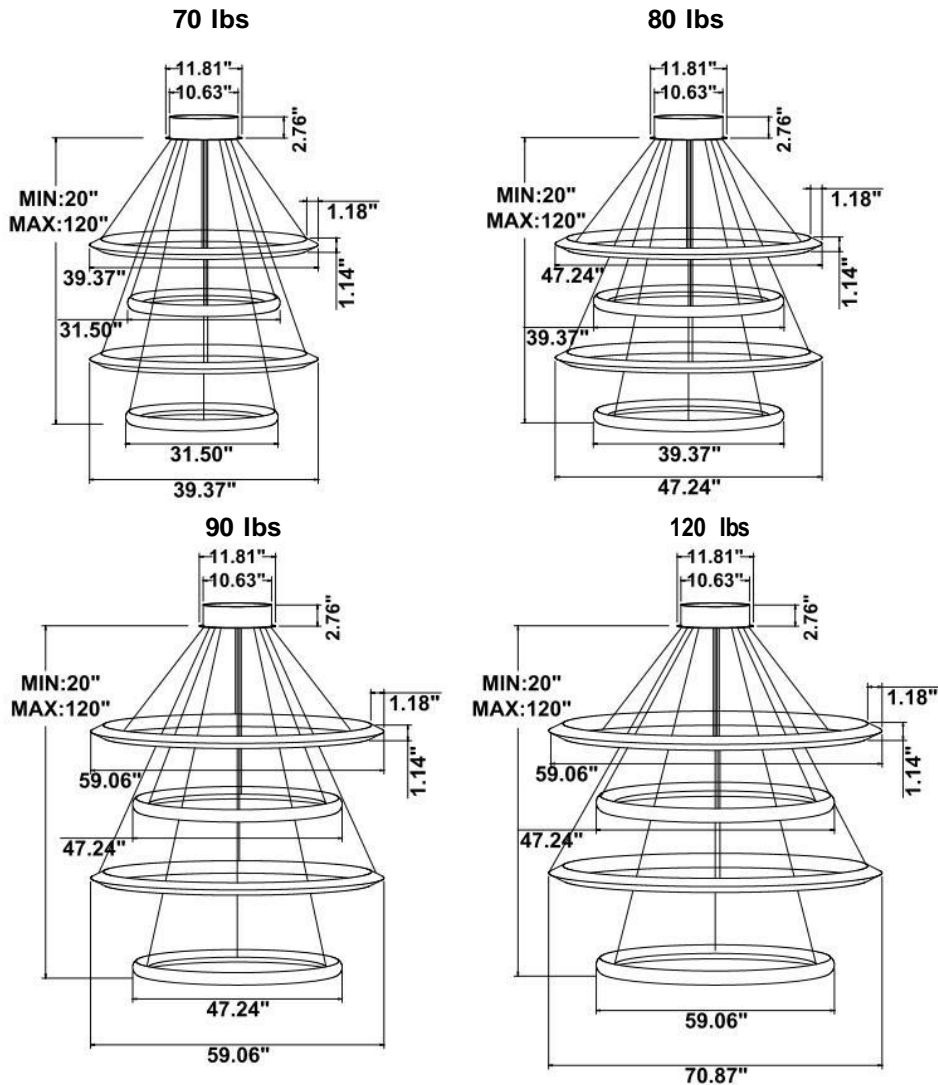

Fixture can be manually adjusted from 1' to 10' with standard cable. Longer custom lengths available. Standard Finishes - Black, White, Silver, and Bronze. Other finishes available.

Material: Canopy Iron + Aluminium Profile + Acrylic
 10' Adjustable Aircraft Cable/Power Cord Included (Custom length available)
 Efficiency: Up to 85 LPW
 CCT Selectable (Standard): 3000K, 3500K, 4000K
 Controls: 1-10V (Standard), Color Tunable white & Dimming control by Wall Switch Phone App, voice control ZigBee 3 in 1
 Emergency Battery back up available

Dimension & Weight: 31.5" = 32" / 39.37" = 40" / 47.24" = 48" / 59.06" = 60" / 70.87" = 72"

SB-H04A: With canopy and remote mount, light outside

SB-H04B: With canopy, light inside

SB-H04C: With canopy, light inside

SB-H04D: With Canopy, light outside

SB-H04E: With canopy, light outside

SB-H04F: With Canopy, 1st and 3rd ring light outside, 2nd and 4th ring light inside

SB-H04G: With Canopy, 1st and 3rd ring light inside, 2nd and 4th ring light outside