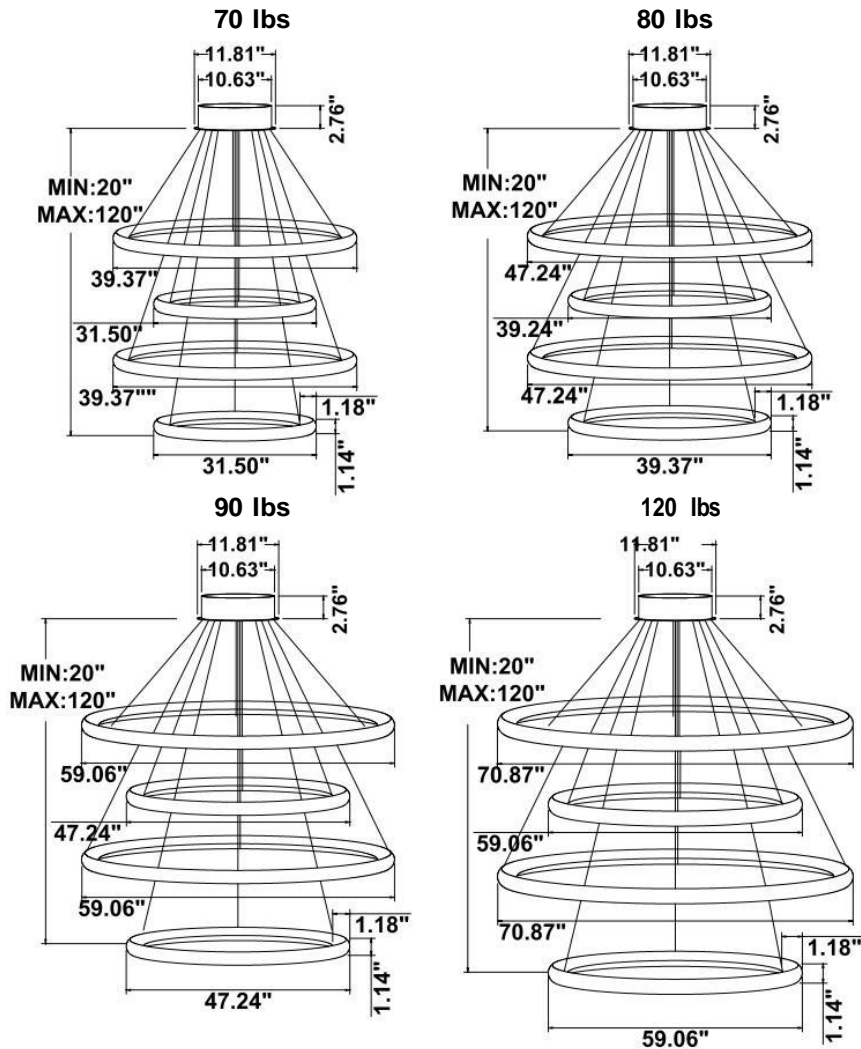

SB-H04E: With canopy, light outside