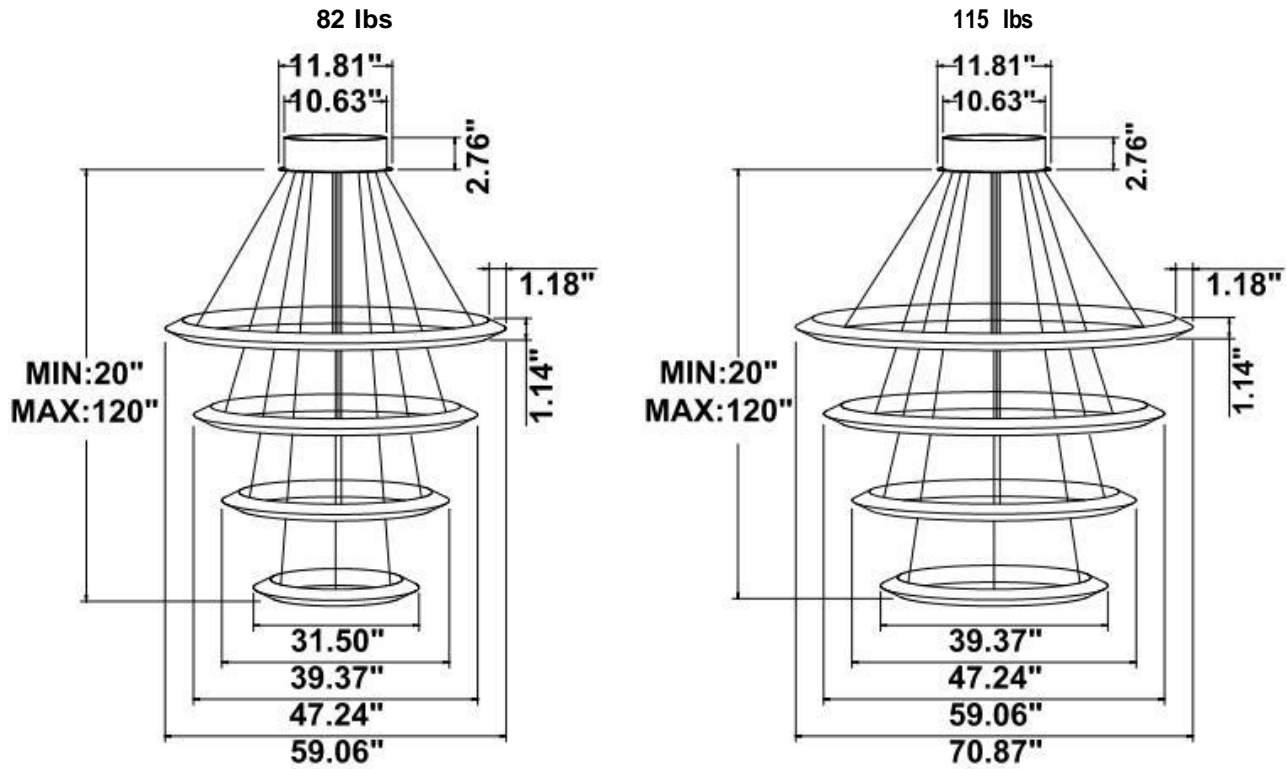

Fixture can be manually adjusted from 1' to 10' with standard cable. Longer custom lengths available. Standard Finishes - Black, White, Silver, and Bronze. Other finishes available.

Material: Canopy Iron + Aluminium Profile + Acrylic
 10' Adjustable Aircraft Cable/Power Cord Included (Custom length available)
 Efficiency: Up to 85 LPW
 CCT Selectable (Standard): 3000K, 3500K, 4000K
 Controls: 1-10V (Standard), Color Tunable white & Dimming control by Wall Switch Phone App, voice control ZigBee 3 in 1
 Emergency Battery back up available

Products series	Wattage	Options	Profile Finishes
SB-H04A	200W=32"+40"+48"+60"	S=Color Selectable 3000K/3500K/4000K CRI 90 4000K factory set color 1-10V dim (Standard) T=3000K-4000K Color Tunable & Dimmable by wall switch including phone App and voice control L=Line Triac dimming	B=Black Jack (Stock Color)
SB-H04B	250W=40"+48"+60"+72"		S=Platinum Silver (Stock Color)
SB-H04D			W=Gloss White (Stock Color)
SB-H04F			O=Oil Bronze (Stock Color)
SB-H04R			RAL number for other Color
SB-H04C	180W=40"+32"+40"+32"		
SB-H04E	220W=48"+40"+48"+40"		
SB-H04G	260W=60"+48"+60"+48" 300W=72"+60"+72"+60"		

Dimension & Weight: 31.5" = 32" / 39.37" = 40" / 47.24" = 48" / 59.06" = 60" / 70.87" = 72"

SB-H04A: With canopy and remote mount, light outside

SB-H04B: With canopy, light inside

SB-H04C: With canopy, light inside