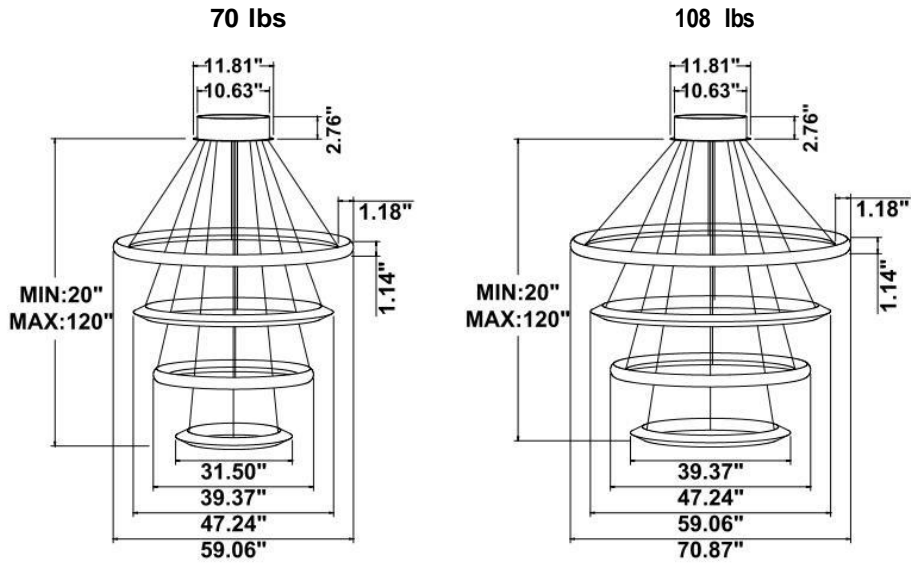

SB-H04F: With Canopy, 1st and 3rd ring light outside, 2nd and 4th ring light inside