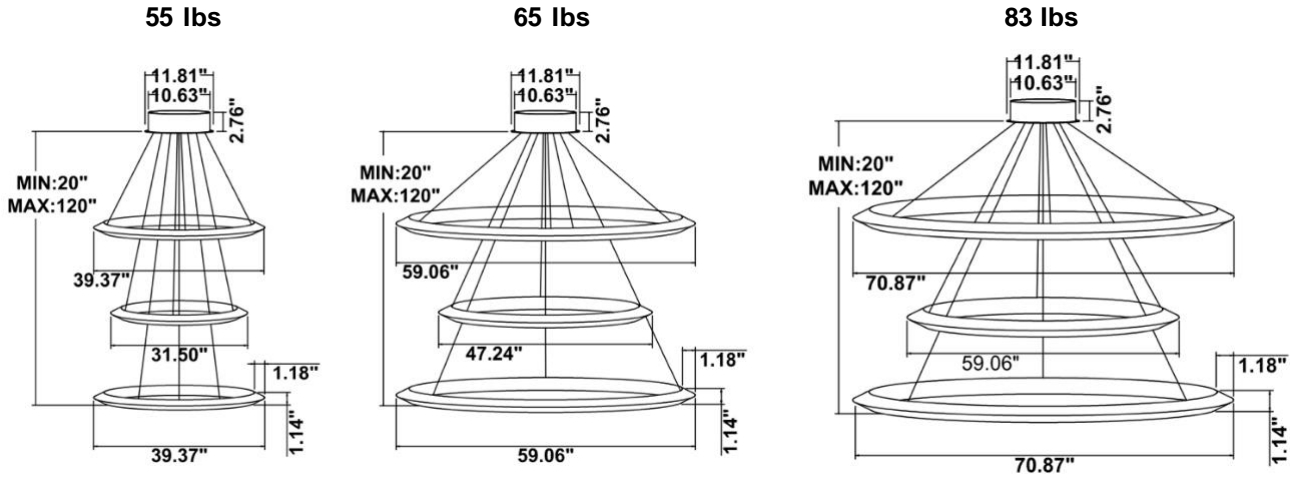

Fixture can be manually adjusted from 1' to 10' with standard cable. Longer custom lengths available. Standard Finishes - Black, White, Silver, and Bronze. Other finishes available.

Material: Canopy Iron + Aluminium Profile + Acrylic  
 10' Adjustable Aircraft Cable/Power Cord Included (Custom length available)  
 Efficiency: Up to 85 LPW  
 CCT Selectable (Standard): 3000K, 3500K, 4000K  
 Controls: 1-10V (Standard), Color Tunable white & Dimming control by Wall Switch Phone App, voice control ZigBee 3 in 1  
 Emergency Battery back up available

**Dimension & Weight:** 31.5" = 32" / 39.37" = 40" / 47.24" = 48" / 59.06" = 60" / 70.87" = 72"

**SB-H03A: Light inside with canopy**

**SB-H03B: With canopy and remote mount, light outside**

**SB-H03C: With Canopy, 1<sup>st</sup> ring and 3<sup>rd</sup> ring light inside, 2<sup>nd</sup> ring light outside**

**SB-H03D: With Canopy and remote mount, light inside**

**SB-H03E: With canopy, light inside**

**SB-H03F: With Canopy, 1<sup>st</sup> and 3<sup>rd</sup> ring light inside, 2<sup>nd</sup> ring light outside**