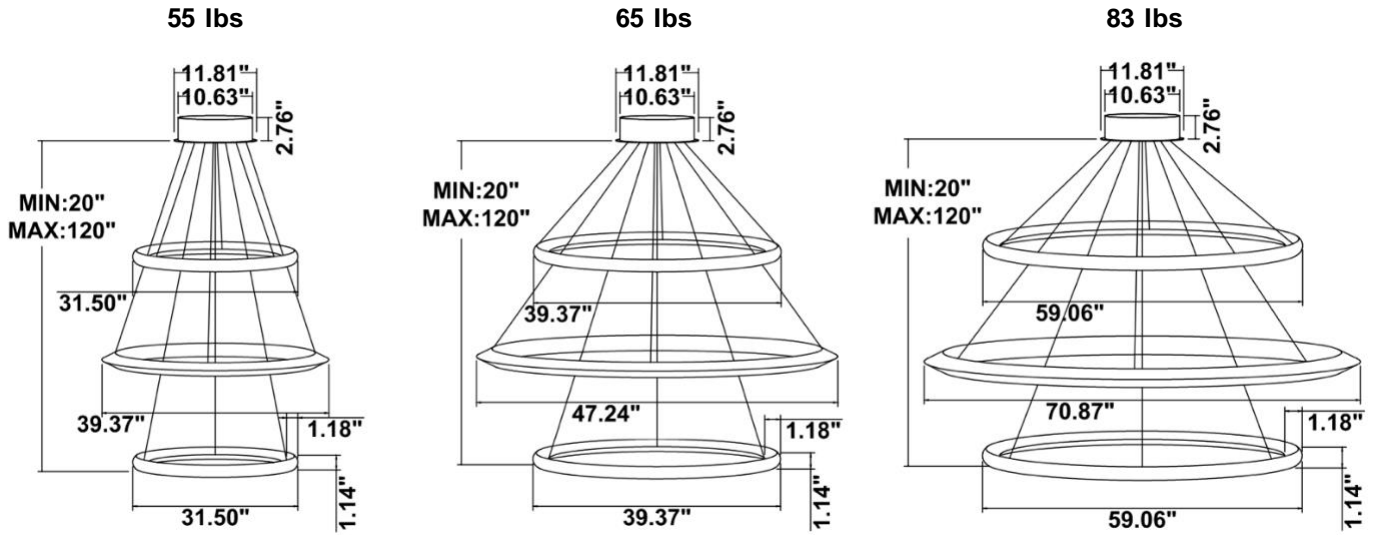

Fixture can be manually adjusted from 1' to 10' with standard cable. Longer custom lengths available. Standard Finishes - Black, White, Silver, and Bronze. Other finishes available.

Material: Canopy Iron + Aluminium Profile + Acrylic  
 10' Adjustable Aircraft Cable/Power Cord Included (Custom length available)  
 Efficiency: Up to 85 LPW  
 CCT Selectable (Standard): 3000K, 3500K, 4000K  
 Controls: 1-10V (Standard), Color Tunable white & Dimming control by Wall Switch Phone App, voice control ZigBee 3 in 1  
 Emergency Battery back up available

**Dimension & Weight:** 31.5" = 32" / 39.37" = 40" / 47.24" = 48" / 59.06" = 60" / 70.87" = 72"

**SB-H03A: Light inside with canopy**

**SB-H03B: With canopy and remote mount, light outside**

**SB-H03C: With Canopy, 1<sup>st</sup> ring and 3<sup>rd</sup> ring light inside, 2<sup>nd</sup> ring light outside**

**SB-H03D: With Canopy and remote mount, light inside**

**SB-H03E: With canopy, light inside**

**SB-H03F: With Canopy, 1<sup>st</sup> and 3<sup>rd</sup> ring light inside, 2<sup>nd</sup> ring light outside**

**SB-H04G: With Canopy, light inside**

**SB-H03H: With canopy 1<sup>st</sup> and 3<sup>rd</sup> ring light outside, 2<sup>nd</sup> ring light inside**

**SB-H03R: Remote mount, light inside**