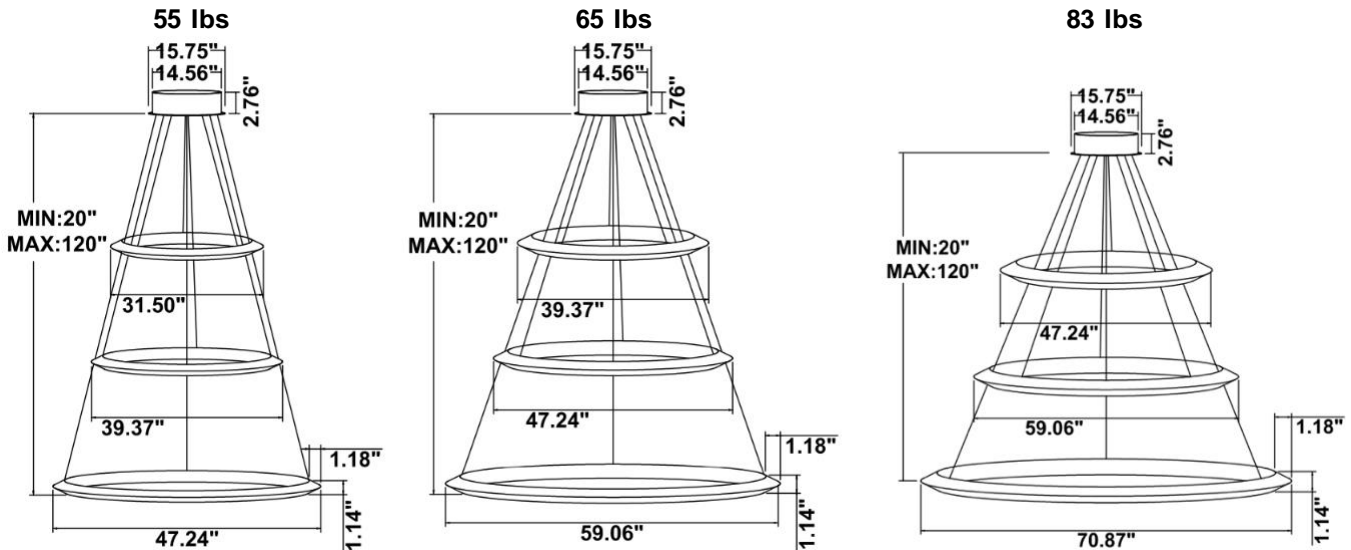

Fixture can be manually adjusted from 1' to 10' with standard cable. Longer custom lengths available. Standard Finishes - Black, White, Silver, and Bronze. Other finishes available.

Material: Canopy Iron + Aluminium Profile + Acrylic  
 10' Adjustable Aircraft Cable/Power Cord Included (Custom length available)  
 Efficiency: Up to 85 LPW  
 CCT Selectable (Standard): 3000K, 3500K, 4000K  
 Controls: 1-10V (Standard), Color Tunable white & Dimming control by Wall Switch Phone App, voice control ZigBee 3 in 1  
 Emergency Battery back up available

**Dimension & Weight:** 31.5" = 32" / 39.37" = 40" / 47.24" = 48" / 59.06" = 60" / 70.87" = 72"

**SB-H03A: Light inside with canopy**

**SB-H03B: With canopy and remote mount, light outside**

**SB-H03C: With Canopy, 1<sup>st</sup> ring and 3<sup>rd</sup> ring light inside, 2<sup>nd</sup> ring light outside**

**SB-H03D: With Canopy and remote mount, light inside**

**SB-H03E: With canopy, light inside**

**SB-H03F: With Canopy, 1<sup>st</sup> and 3<sup>rd</sup> ring light inside, 2<sup>nd</sup> ring light outside**

**SB-H04G: With Canopy, light inside**

**SB-H03H: With canopy 1<sup>st</sup> and 3<sup>rd</sup> ring light outside, 2<sup>nd</sup> ring light inside**

**SB-H03R: Remote mount, light inside**