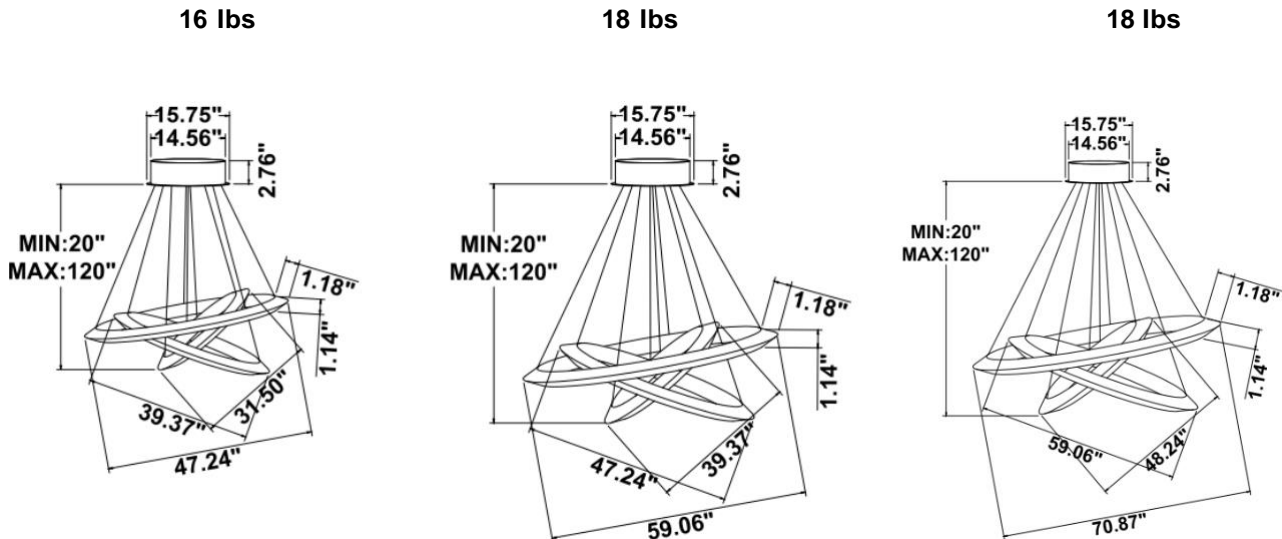

Fixture can be manually adjusted from 1' to 10' with standard cable. Longer custom lengths available. Standard Finishes - Black, White, Silver, and Bronze. Other finishes available.

Material: Canopy Iron + Aluminium Profile + Acrylic  
 10' Adjustable Aircraft Cable/Power Cord Included (Custom length available)  
 Efficiency: Up to 85 LPW  
 CCT Selectable (Standard): 3000K, 3500K, 4000K  
 Controls: 1-10V (Standard), Color Tunable white & Dimming control by Wall Switch Phone App, voice control ZigBee 3 in 1  
 Emergency Battery back up available

**Dimension & Weight:** 31.5" = 32" / 39.37" = 40" / 47.24" = 48" / 59.06" = 60" / 70.87" = 72"

**SB-H03A: Light inside with canopy**

**SB-H03B: With canopy and remote mount, light outside**

**SB-H03C: With Canopy, 1<sup>st</sup> ring and 3<sup>rd</sup> ring light inside, 2<sup>nd</sup> ring light outside**