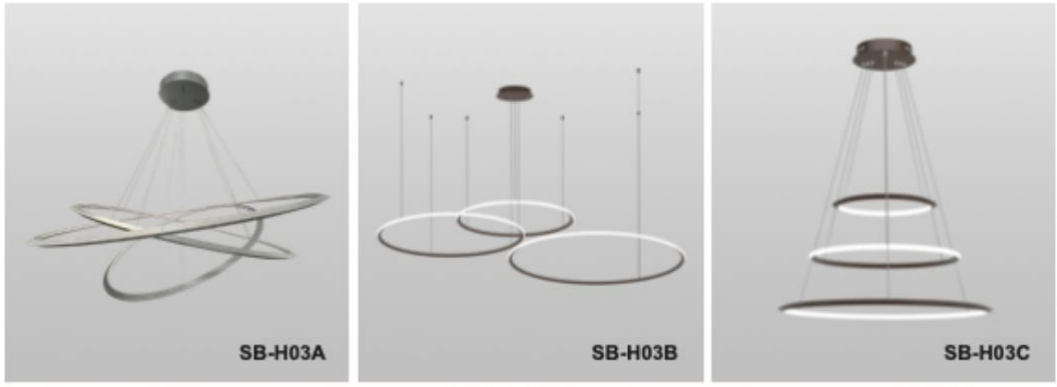

Model Information:

Example: SB-H03A150WSB

Products series	Wattage	Options	Profile Finishes
SB-H03A SB-H03B SB-H03D SB-H03R	150W=48" + 40" + 32" 180W=60" + 48" + 40" 200W=72" + 60" + 48"	S=Color Selectable 3000K/3500K/4000K CRI 90 4000K factory set color 1-10V dim (Standard) T=3000K-4000K Color Tunable & Dimmable by wall switch including phone App and voice control	B=Black Jack (Stock Color) S=Platinum Silver (Stock Color) W=Gloss White (Stock Color)
SB-H03C SB-H03G	150W=32" + 40" + 48" 180W=40" + 48" + 60" 200W=48" + 60" + 72"	L=Line Triac dimming	O=Oil Bronze (Stock Color) RAL number for other Color
SB-H03E SB-H03F	150W=40" + 32" + 40" 160W=48" + 40" + 48" 200W=60" + 48" + 60" 240W=72" + 60" + 72"		
SB-H03H	130W=32" + 40" + 32" 200W=48" + 60" + 48" 220W=60" + 72" + 60"