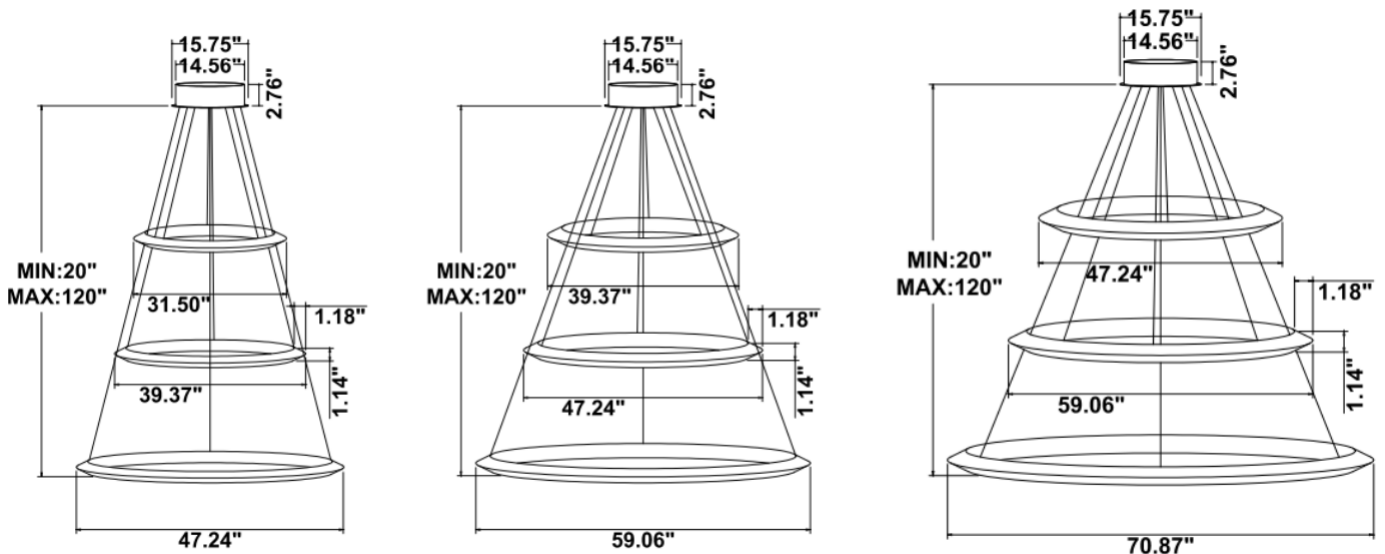

Fixture can be manually adjusted from 1' to 10' with standard cable. Longer custom lengths available. Standard Finishes - Black, White, Silver, and Bronze. Other finishes available.

Material: Canopy Iron + Aluminium Profile + Acrylic  
 10' Adjustable Aircraft Cable/Power Cord Included (Custom length available)  
 Efficiency: Up to 85 LPW  
 CCT Selectable (Standard): 3000K, 3500K, 4000K  
 Controls: 1-10V (Standard), Color Tunable white & Dimming control by Wall Switch Phone App, voice control ZigBee 3 in 1  
 Emergency Battery back up available

**Dimension & Weight:** 31.5" = 32" / 39.37" = 40" / 47.24" = 48" / 59.06" = 60" / 70.87" = 72"

**SB-H03A: Light inside with canopy**

**SB-H03B: With canopy and remote mount, light outside**

**SB-H03C: With Canopy, 1<sup>st</sup> ring and 3<sup>rd</sup> ring light inside, 2<sup>nd</sup> ring light outside**

**SB-H03D: With Canopy and remote mount, light inside**

**SB-H03E: With canopy, light inside**

**SB-H03F: With Canopy, 1<sup>st</sup> and 3<sup>rd</sup> ring light inside, 2<sup>nd</sup> ring light outside**