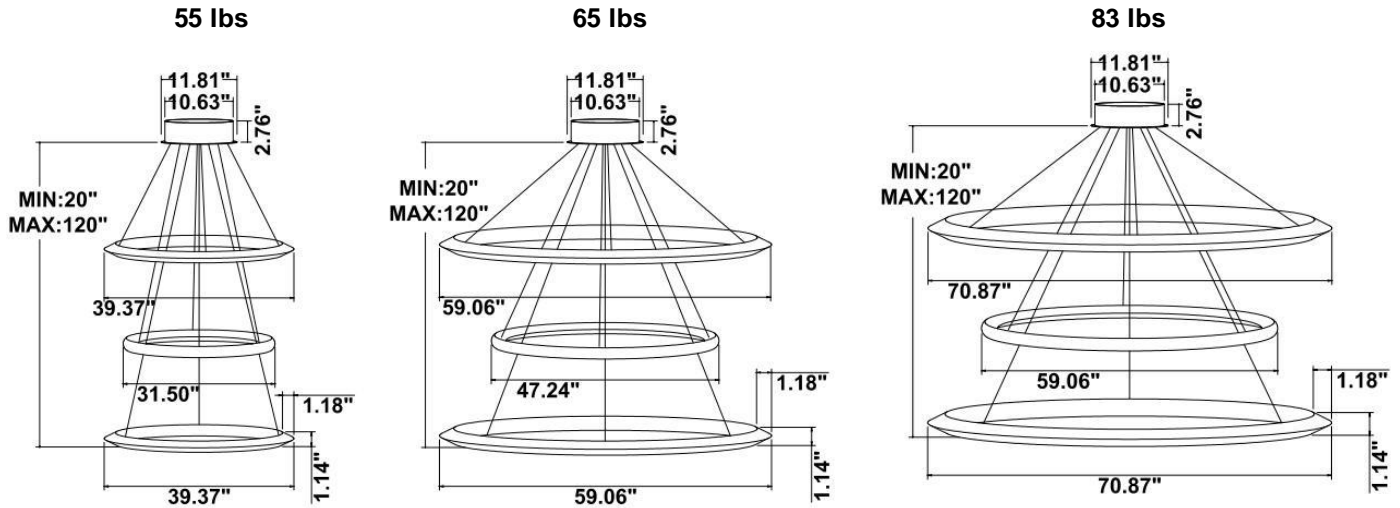

Fixture can be manually adjusted from 1' to 10' with standard cable. Longer custom lengths available. Standard Finishes - Black, White, Silver, and Bronze. Other finishes available.

Material: Canopy Iron + Aluminium Profile + Acrylic  
 10' Adjustable Aircraft Cable/Power Cord Included (Custom length available)  
 Efficiency: Up to 85 LPW  
 CCT Selectable (Standard): 3000K, 3500K, 4000K  
 Controls: 1-10V (Standard), Color Tunable white & Dimming control by Wall Switch Phone App, voice control ZigBee 3 in 1  
 Emergency Battery back up available

**Dimension & Weight:** 31.5" = 32" / 39.37" = 40" / 47.24" = 48" / 59.06" = 60" / 70.87" = 72"

**SB-H03A: Light inside with canopy**

**SB-H03B: With canopy and remote mount, light outside**

**SB-H03C: With Canopy, 1<sup>st</sup> ring and 3<sup>rd</sup> ring light inside, 2<sup>nd</sup> ring light outside**

**SB-H03D: With Canopy and remote mount, light inside**

**SB-H03E: With canopy, light inside**

**SB-H03F: With Canopy, 1<sup>st</sup> and 3<sup>rd</sup> ring light inside, 2<sup>nd</sup> ring light outside**

**SB-H04G: With Canopy, light inside**

**SB-H03H: With canopy 1<sup>st</sup> and 3<sup>rd</sup> ring light outside, 2<sup>nd</sup> ring light inside**

**SB-H03R: Remote mount, light inside**