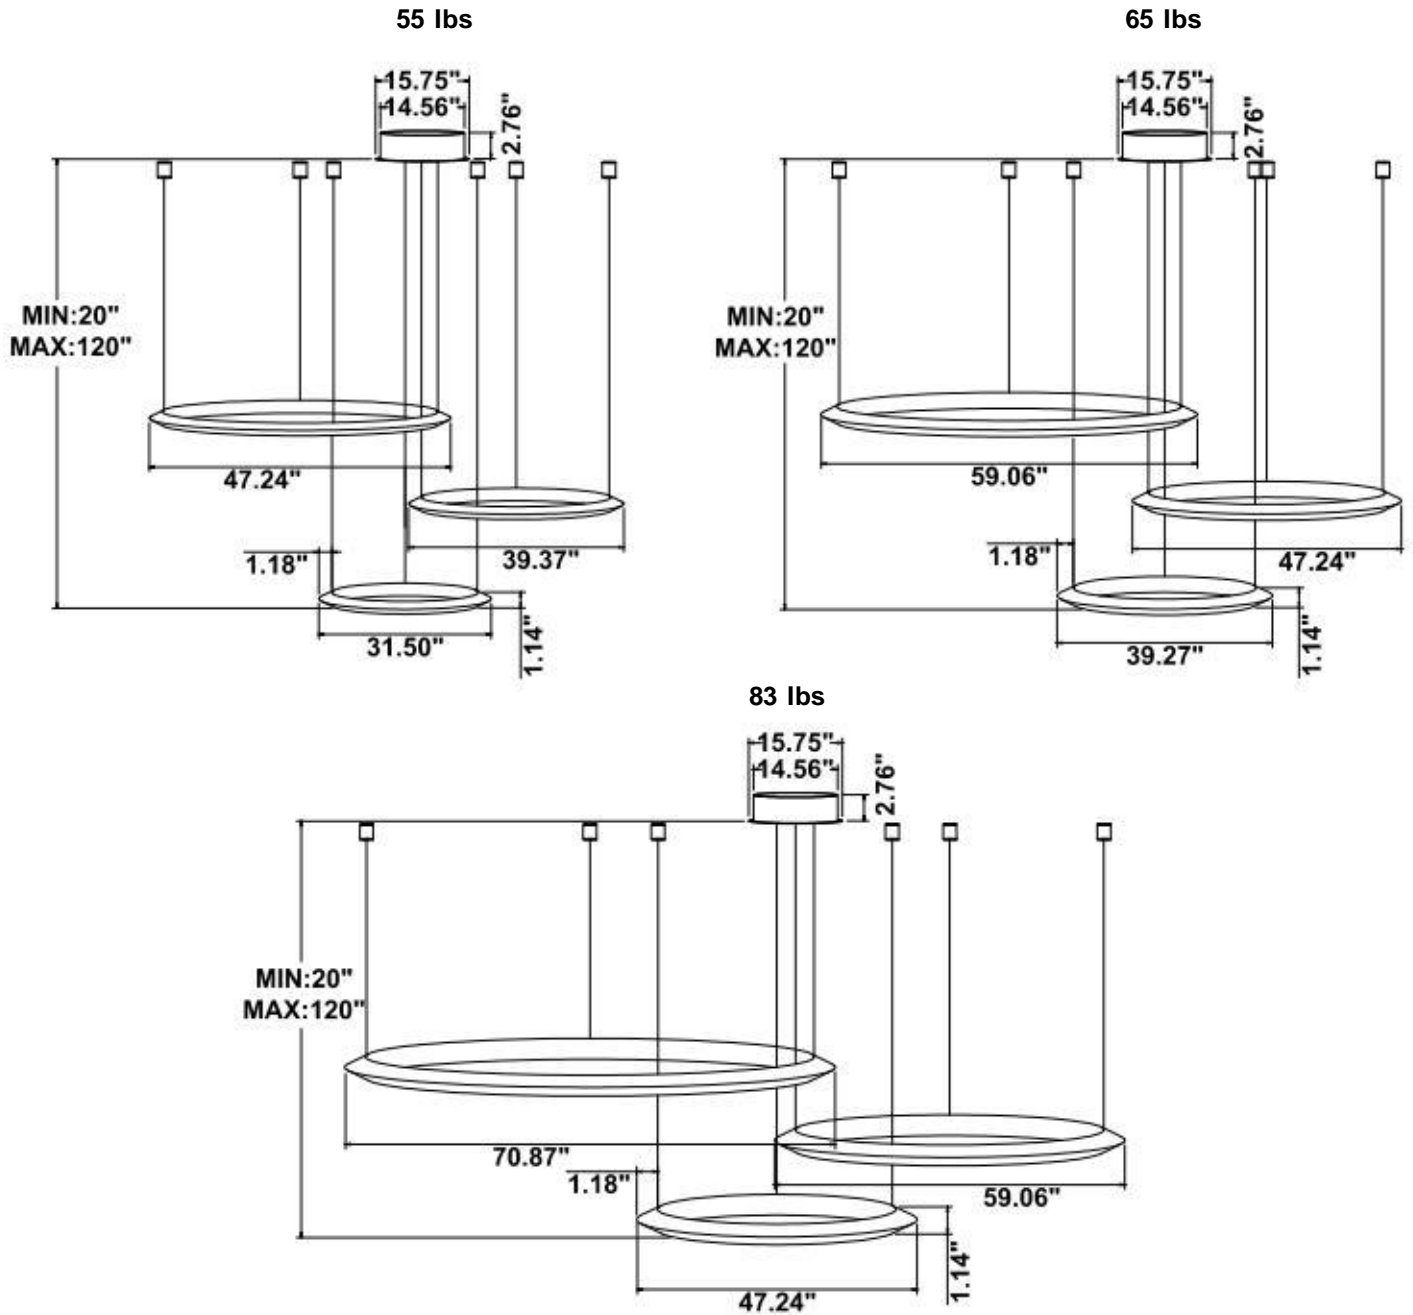

Fixture can be manually adjusted from 1' to 10' with standard cable. Longer custom lengths available. Standard Finishes - Black, White, Silver, and Bronze. Other finishes available.

Material: Canopy Iron + Aluminium Profile + Acrylic  
 10' Adjustable Aircraft Cable/Power Cord Included (Custom length available)  
 Efficiency: Up to 85 LPW  
 CCT Selectable (Standard): 3000K, 3500K, 4000K  
 Controls: 1-10V (Standard), Color Tunable white & Dimming control by Wall Switch Phone App, voice control ZigBee 3 in 1  
 Emergency Battery back up available

**Dimension & Weight:** 31.5" = 32" / 39.37" = 40" / 47.24" = 48" / 59.06" = 60" / 70.87" = 72"

**SB-H03A: Light inside with canopy**

**SB-H03B: With canopy and remote mount, light outside**

**SB-H03C: With Canopy, 1<sup>st</sup> ring and 3<sup>rd</sup> ring light inside, 2<sup>nd</sup> ring light outside**

**SB-H03D: With Canopy and remote mount, light inside**

**SB-H03E: With canopy, light inside**

**SB-H03F: With Canopy, 1<sup>st</sup> and 3<sup>rd</sup> ring light inside, 2<sup>nd</sup> ring light outside**

**SB-H04G: With Canopy, light inside**

**SB-H03H: With canopy 1<sup>st</sup> and 3<sup>rd</sup> ring light outside, 2<sup>nd</sup> ring light inside**

**SB-H03R: Remote mount, light inside**