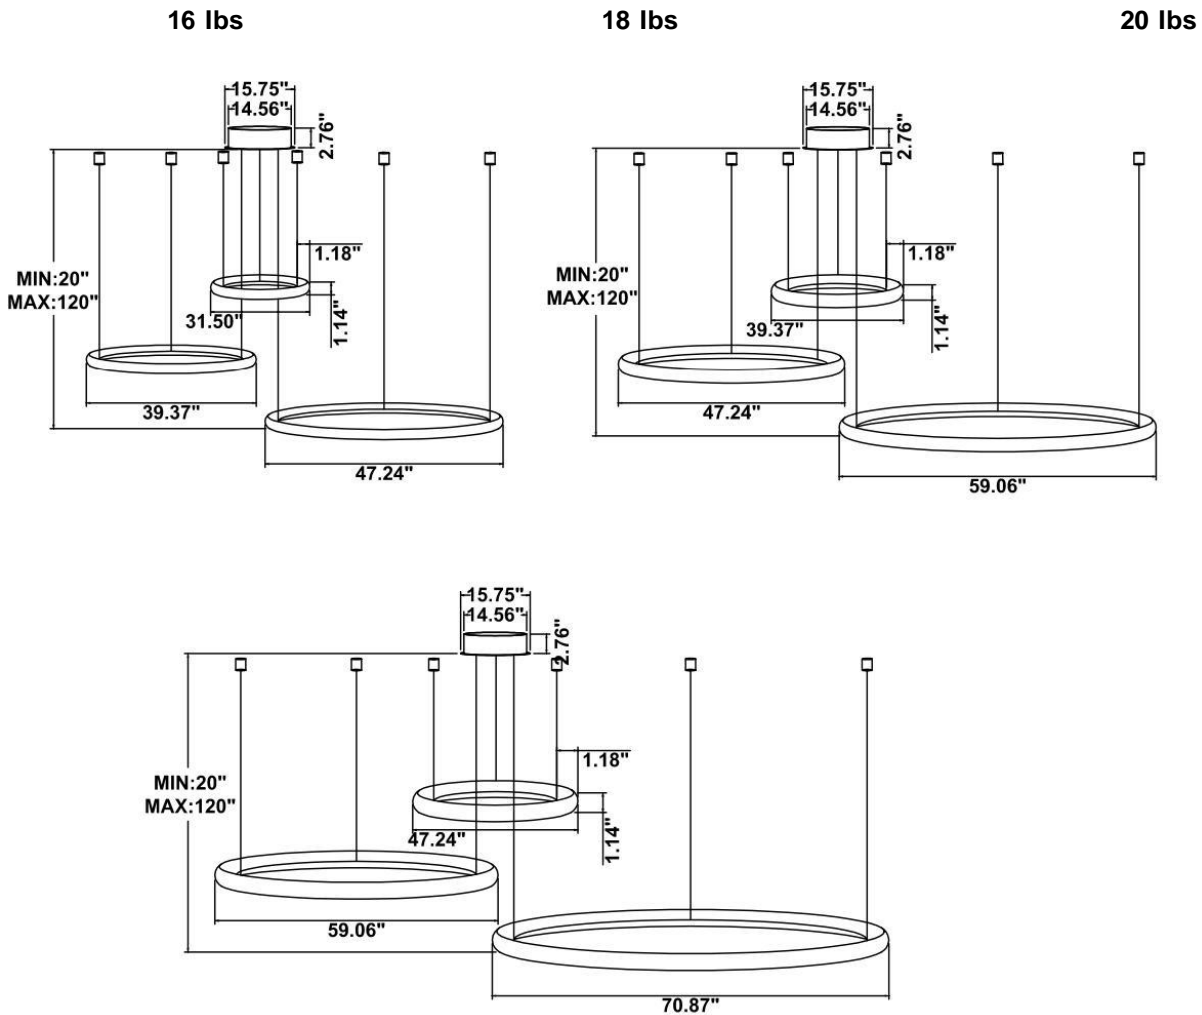

Fixture can be manually adjusted from 1' to 10' with standard cable. Longer custom lengths available. Standard Finishes - Black, White, Silver, and Bronze. Other finishes available.

Material: Canopy Iron + Aluminium Profile + Acrylic  
 10' Adjustable Aircraft Cable/Power Cord Included (Custom length available)  
 Efficiency: Up to 85 LPW  
 CCT Selectable (Standard): 3000K, 3500K, 4000K  
 Controls: 1-10V (Standard), Color Tunable white & Dimming control by Wall Switch Phone App, voice control ZigBee 3 in 1  
 Emergency Battery back up available

**Example: SB-H03A150WSB**

Products series	Wattage	Options	Profile Finishes
SB-H03A SB-H03B SB-H03D SB-H03R	150W=48" + 40" + 32" 180W=60" + 48" + 40" 200W=72" + 60" + 48"	S=Color Selectable 3000K/3500K/4000K CRI 90 4000K factory set color 1-10V dim (Standard)  T=3000K-4000K Color Tunable & Dimmable by wall switch including phone App and voice control	B=Black Jack (Stock Color)  S=Platinum Silver (Stock Color)  W=Gloss White (Stock Color)
SB-H03C SB-H03G	150W=32" + 40" + 48" 180W=40" + 48" + 60" 200W=48" + 60" + 72"	L=Line Triac dimming	O=Oil Bronze (Stock Color)  RAL number for other Color
SB-H03E SB-H03F	150W=40" + 32" + 40" 160W=48" + 40" + 48" 200W=60" + 48" + 60" 240W=72" + 60" + 72"		
SB-H03H	130W=32" + 40" + 32" 200W=48" + 60" + 48" 220W=60" + 72" + 60"		

**Dimension & Weight:** 31.5" = 32" / 39.37" = 40" / 47.24" = 48" / 59.06" = 60" / 70.87" = 72"

**SB-H03A: Light inside with canopy**

**SB-H03B: With canopy and remote mount, light outside**

**SB-H03C: With Canopy, 1<sup>st</sup> ring and 3<sup>rd</sup> ring light inside, 2<sup>nd</sup> ring light outside**