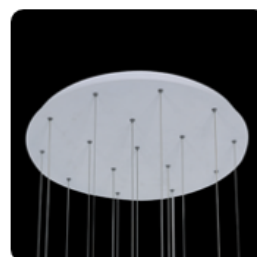

Brilliant

LED Brilliant Pendant

Agora "Brilliant" up and downlighting improve your decor with the eye-catching style, with a matte black and matt white gold finish on the upside and underside for a lovely contrast, a stunning fixture that expresses signature style and personality. Great in any contemporary living area. Energy-efficient up lighting illuminates with a soft glow on the rich gold finish aluminum make a stunning statement, while downlights ensure plenty of task lighting. Fixtures available in 5-16 Lights or any number of Lights by your designs, 10' long adjustable aircraft cable suspension, color temperatures are 3000K/3500K/4000K all in 1 select by Internal CCT Color selector switch or Tunable white & dimming by Wall switch / Smart phone control / Voice control. Emergency backup battery available perfect for living rooms, entry areas, restaurant, bars and more.

Fixture can be manually adjusted from 1' to 10' with standard cable. Longer custom lengths available. Standard Finishes - Black, White, Silver, and Bronze. Other finishes available.

Material: Canopy Iron + Aluminium Profile + Acrylic
 10' Adjustable Aircraft Cable/Power Cord Included (Custom length available)
 Efficiency: Up to 85 LPW
 CCT Selectable (Standard): 3000K, 3500K, 4000K
 Controls: 1-10V (Standard), Color Tunable white & Dimming control by Wall Switch Phone
 App, voice control ZigBee 3 in 1
 Emergency Battery back up available

Products series	Wattage	Options	Canopy Finishes
SB-P08D	60W=8 lights	S=Color Selectable 3K/35K/4K 0-10v dim (Standard) 4K factory color set T=3K-4K Color Tunable 3-4K by wall switch including phone App and voice control L=Line Triac Dimming	B=Black Jack (Stock Color) S=Platinum Silver (Stock Color) W=Gloss White (Stock Color) O=Oil Bronze (Stock Color)