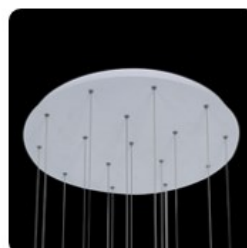

## LED Brilliant Pendant

Agora "Brilliant" up and downlighting improve your decor with the eye-catching style, with a matte black and matt white gold finish on the upside and underside for a lovely contrast, a stunning fixture that expresses signature style and personality. Great in any contemporary living area. Energy-efficient up lighting illuminates with a soft glow on the rich gold finish aluminum make a stunning statement, while downlights ensure plenty of task lighting. Fixtures available in 5-16 Lights or any number of Lights by your designs, 10' long adjustable aircraft cable suspension, color temperatures are 3000K/3500K/4000K all in 1 select by Internal CCT Color selector switch or Tunable white & dimming by Wall switch / Smart phone control / Voice control. Emergency backup battery available perfect for living rooms, entry areas, restaurant, bars and more.

Fixture can be manually adjusted from 1' to 10' with standard cable. Longer custom lengths available. Standard Finishes - Black, White, Silver, and Bronze. Other finishes available.

Material: Canopy Iron + Aluminium Profile + Acrylic  
 10' Adjustable Aircraft Cable/Power Cord Included (Custom length available)  
 Efficiency: Up to 85 LPW  
 CCT Selectable (Standard): 3000K, 3500K, 4000K  
 Controls: 1-10V (Standard), Color Tunable white & Dimming control by Wall Switch Phone  
 App, voice control ZigBee 3 in 1  
 Emergency Battery back up available

**Example: SB-P08C60WSB**

Products series	Wattage	Options	Canopy Finishes
SB-P08C	60W=8 lights	S=Color Selectable 3K/35K/4K 0-10v dim (Standard) 4K factory color set T=3K-4K Color Tunable 3-4K by wall switch including phone App and voice control L=Line Triac Dimming	B=Black Jack (Stock Color) S=Platinum Silver (Stock Color) W=Gloss White (Stock Color) O=Oil Bronze (Stock Color)