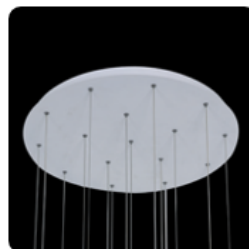

Brilliant

LED Brilliant Pendant

Agora "Brilliant" up and downlighting improve your decor with the eye-catching style, with a matte black and matt white gold finish on the upside and underside for a lovely contrast, a stunning fixture that expresses signature style and personality. Great in any contemporary living area. Energy-efficient up lighting illuminates with a soft glow on the rich gold finish aluminum make a stunning statement, while downlights ensure plenty of task lighting. Fixtures available in 5-16 Lights or any number of Lights by your designs, 10' long adjustable aircraft cable suspension, color temperatures are 3000K/3500K/4000K all in 1 select by Internal CCT Color selector switch or Tunable white & dimming by Wall switch / Smart phone control / Voice control. Emergency backup battery available perfect for living rooms, entry areas, restaurant, bars and more.

Fixture can be manually adjusted from 1' to 10' with standard cable. Longer custom lengths available. Standard Finishes - Black, White, Silver, and Bronze. Other finishes available.

Material: Canopy Iron + Aluminium Profile + Acrylic
 10' Adjustable Aircraft Cable/Power Cord Included (Custom length available)
 Efficiency: Up to 85 LPW
 CCT Selectable (Standard): 3000K, 3500K, 4000K
 Controls: 1-10V (Standard), Color Tunable white & Dimming control by Wall Switch Phone
 App, voice control ZigBee 3 in 1
 Emergency Battery back up available

Products series	Wattage	Options	Canopy Finishes
SB-P08A	60W=8 lights	S=Color Selectable 3K/35K/4K 0-10v dim (Standard) 4K factory color set T=3K-4K Color Tunable 3-4K by wall switch including phone App and voice control L=Line Triac Dimming	B=Black Jack (Stock Color) S=Platinum Silver (Stock Color) W=Gloss White (Stock Color) O=Oil Bronze (Stock Color)