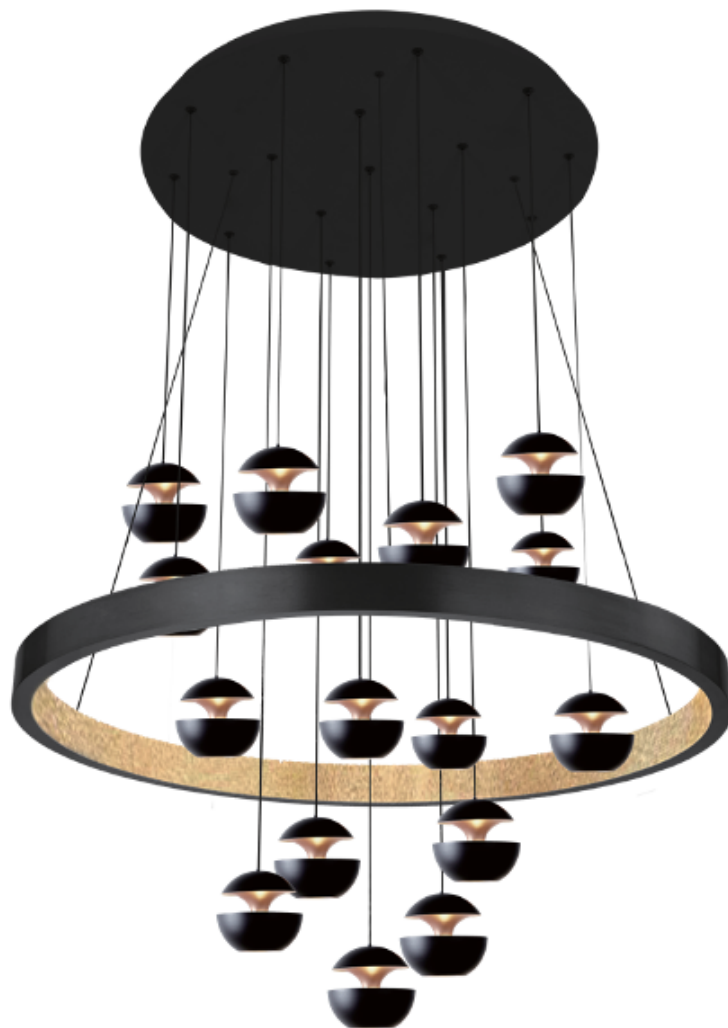

SB-P16D

Model Information:

Example: SB-P16D130WBB

Products series	Wattage	Options	Profile Finishes	Canopy Finishes
SB-P16D	130W= 16 lights	S=Color Selectable 3K/35K/4K 0-10v dim (Standard) 4K factory color set T=3K-4K Color Tunable 3-4K by wall switch including phone App and voice control L=Line Triac Dimming	B=Black Jack (Stock Color) S=Platinum Silver (Stock Color) W=Gloss White (Stock Color) O=Oil Bronze (Stock Color)	B=Black Jack (Stock Color) S=Platinum Silver (Stock Color) W=Gloss White (Stock Color) O=Oil Bronze (Stock Color)