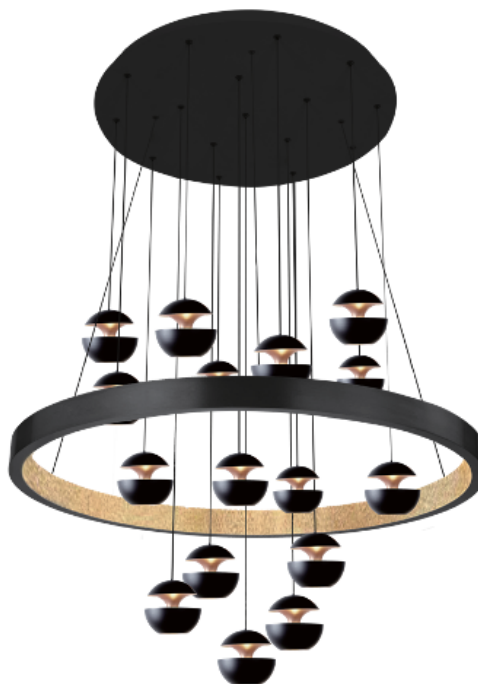

Brilliant

LED Brilliant Pendant

Agora "Brilliant" up and downlighting improve your decor with the eye-catching style, with a matte black and matt white gold finish on the upside and underside for a lovely contrast, a stunning fixture that expresses signature style and personality. Great in any contemporary living area. Energy-efficient up lighting illuminates with a soft glow on the rich gold finish aluminum make a stunning statement, while downlights ensure plenty of task lighting. Fixtures available in 5-16 Lights or any number of Lights by your designs, 10' long adjustable aircraft cable suspension, color temperatures are 3000K/3500K/4000K all in 1 select by Internal CCT Color selector switch or Tunable white & dimming by Wall switch / Smart phone control / Voice control. Emergency backup battery available perfect for living rooms, entry areas, restaurant, bars and more.

Fixture can be manually adjusted from 1' to 10' with standard cable. Longer custom lengths available. Standard Finishes - Black, White, Silver, and Bronze. Other finishes available.

Material: Canopy Iron + Aluminium Profile + Acrylic
 10' Adjustable Aircraft Cable/Power Cord Included (Custom length available)
 Efficiency: Up to 85 LPW
 CCT Selectable (Standard): 3000K, 3500K, 4000K
 Controls: 1-10V (Standard), Color Tunable white & Dimming control by Wall Switch Phone
 App, voice control ZigBee 3 in 1
 Emergency Battery back up available

| Products series | Wattage | Options | Profile Finishes | Canopy Finishes |
|-----------------|-----------------|---|--|--|
| SB-P16D | 130W= 16 lights | S=Color Selectable 3K/35K/4K 0-10v dim (Standard) 4K factory color set T=3K-4K Color Tunable 3-4K by wall switch including phone App and voice control L=Line Triac Dimming | B=Black Jack (Stock Color) S=Platinum Silver (Stock Color) W=Gloss White (Stock Color) O=Oil Bronze (Stock Color) | B=Black Jack (Stock Color) S=Platinum Silver (Stock Color) W=Gloss White (Stock Color) O=Oil Bronze (Stock Color) |