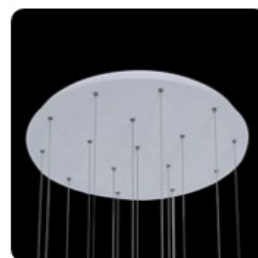

Brilliant

LED Brilliant Pendant

Agora "Brilliant" up and downlighting improve your decor with the eye-catching style, with a matte black and matt white gold finish on the upside and underside for a lovely contrast, a stunning fixture that expresses signature style and personality. Great in any contemporary living area. Energy-efficient up lighting illuminates with a soft glow on the rich gold finish aluminum make a stunning statement, while downlights ensure plenty of task lighting. Fixtures available in 5-16 Lights or any number of Lights by your designs, 10' long adjustable aircraft cable suspension, color temperatures are 3000K/3500K/4000K all in 1 select by Internal CCT Color selector switch or Tunable white & dimming by Wall switch / Smart phone control / Voice control. Emergency backup battery available perfect for living rooms, entry areas, restaurant, bars and more.

Fixture can be manually adjusted from 1' to 10' with standard cable. Longer custom lengths available. Standard Finishes - Black, White, Silver, and Bronze. Other finishes available.

Material: Canopy Iron + Aluminium Profile + Acrylic
 10' Adjustable Aircraft Cable/Power Cord Included (Custom length available)
 Efficiency: Up to 85 LPW
 CCT Selectable (Standard): 3000K, 3500K, 4000K
 Controls: 1-10V (Standard), Color Tunable white & Dimming control by Wall Switch Phone App, voice control ZigBee 3 in 1
 Emergency Battery back up available

Products series	Wattage	Options	Profile Finishes	Canopy Finishes
SB-P16C	130W=16 lights	S=Color Selectable 3K/35K/4K 0-10v dim (Standard) 4K factory color set T=3K-4K Color Tunable 3-4K by wall switch including phone App and voice control L=Line Triac Dimming	B=Black Jack (Stock Color) S=Platinum Silver (Stock Color) W=Gloss White (Stock Color) O=Oil Bronze (Stock Color)	B=Black Jack (Stock Color) S=Platinum Silver (Stock Color) W=Gloss White (Stock Color) O=Oil Bronze (Stock Color)