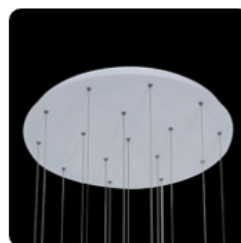

## LED Brilliant Pendant

Agora "Brilliant" up and downlighting improve your decor with the eye-catching style, with a matte black and matt white gold finish on the upside and underside for a lovely contrast, a stunning fixture that expresses signature style and personality. Great in any contemporary living area. Energy-efficient up lighting illuminates with a soft glow on the rich gold finish aluminum make a stunning statement, while downlights ensure plenty of task lighting. Fixtures available in 5-16 Lights or any number of Lights by your designs, 10' long adjustable aircraft cable suspension, color temperatures are 3000K/3500K/4000K all in 1 select by Internal CCT Color selector switch or Tunable white & dimming by Wall switch / Smart phone control / Voice control. Emergency backup battery available perfect for living rooms, entry areas, restaurant, bars and more.

Fixture can be manually adjusted from 1' to 10' with standard cable. Longer custom lengths available. Standard Finishes - Black, White, Silver, and Bronze. Other finishes available.

Material: Canopy Iron + Aluminium Profile + Acrylic  
 10' Adjustable Aircraft Cable/Power Cord Included (Custom length available)  
 Efficiency: Up to 85 LPW  
 CCT Selectable (Standard): 3000K, 3500K, 4000K  
 Controls: 1-10V (Standard), Color Tunable white & Dimming control by Wall Switch Phone  
 App, voice control ZigBee 3 in 1  
 Emergency Battery back up available

**Example: SB-P16B130WSB**

Products series	Wattage	Options	Canopy Finishes
SB-P16B	130W=16 lights	S=Color Selectable 3K/35K/4K 0-10v dim (Standard) 4K factory color set T=3K-4K Color Tunable 3-4K by wall switch including phone App and voice control L=Line Triac Dimming	B=Black Jack (Stock Color) S=Platinum Silver (Stock Color) W=Gloss White (Stock Color) O=Oil Bronze (Stock Color)