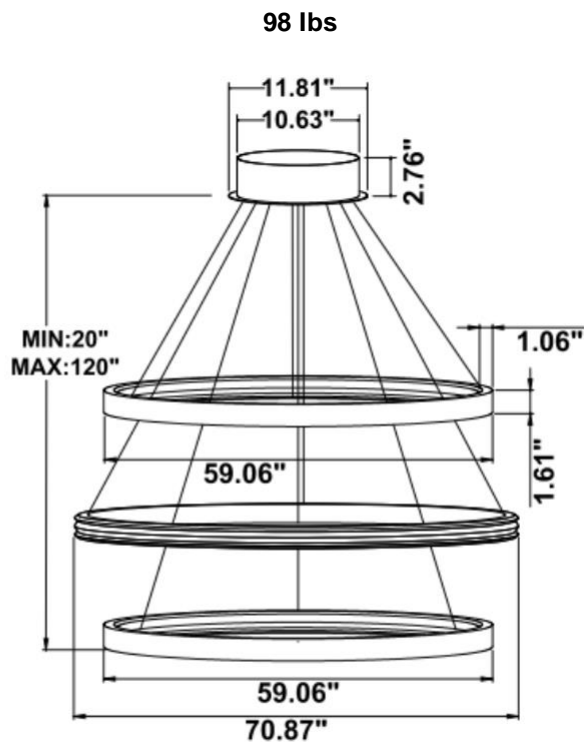

Fixture can be manually adjusted from 1' to 10' with standard cable. Longer custom lengths available. Standard Finishes - Black, White, Silver, and Bronze. Other finishes available.

Material: Canopy Iron + Aluminium Profile + Acrylic
 10' Adjustable Aircraft Cable/Power Cord Included (Custom length available)
 Efficiency: Up to 85 LPW
 CCT Selectable (Standard): 3000K, 3500K, 4000K
 Controls: 1-10V (Standard), Color Tunable white & Dimming control by Wall Switch Phone App, voice control ZigBee 3 in 1
 Emergency Battery back up available

Model Information:

Example: SB-A03A150WSB

Products series	Wattage	Options	Profile Finishes
SB-A03A SB-A03C SB-A03D SB-A03R	150W=32"+40"+48" 180W=40"+48"+60" 200W=48"+60"+72"	S=Color Selectable 3000K/3500K/4000K CRI 90 4000K factory set color 1-10V dim (Standard) T=3000K-4000K Color Tunable & Dimmable by wall switch including phone App and voice control L=Line Triac dimming	B=Black Jack (Stock Color) S=Platinum Silver (Stock Color) W=Gloss White (Stock Color) O=Oil Bronze (Stock Color) RAL number for other Color
SB-A03B	120W=32"+40"+32" 160W=40"+48"+40" 190W=48"+60"+48" 220W=60"+72"+60"		

3000K-4000K Tunable white & Dimming control by DimTone wall Switch, Phone App and voice control are built in

Accessory

ACCESSORY ITEMS	MODEL NUMBER	DESCRIPTION
	SB-TONE-WSX	Tunable white & dimming DimTone Wall switch by moving 2 sliders on wall switch also available control by phone App and voice, 1 Wall Switch controls Max 700W light fixtures, 120V with no battery required
	SB-EBP/5W/B	Factory installed Remote Emergency Battery Pack 5W 90 minutes
	SB-EBP/10.7W/B	Factory installed Remote Emergency Battery Pack 10.7W 90 minutes
	SB-EBP/17W/B	Factory installed Remote Emergency Battery Pack 17W 90 minutes

Dimension & Weight:

15.57" = 16" / 23.62" = 24" / 31.5" = 32" / 39.37" = 40" / 47.24" = 48" / 59.06" = 60" / 70.87" = 72"

SB-A03A: With canopy light inside

SB-A03B: With canopy 1st and 3rd ring light inside, 2nd ring light outside