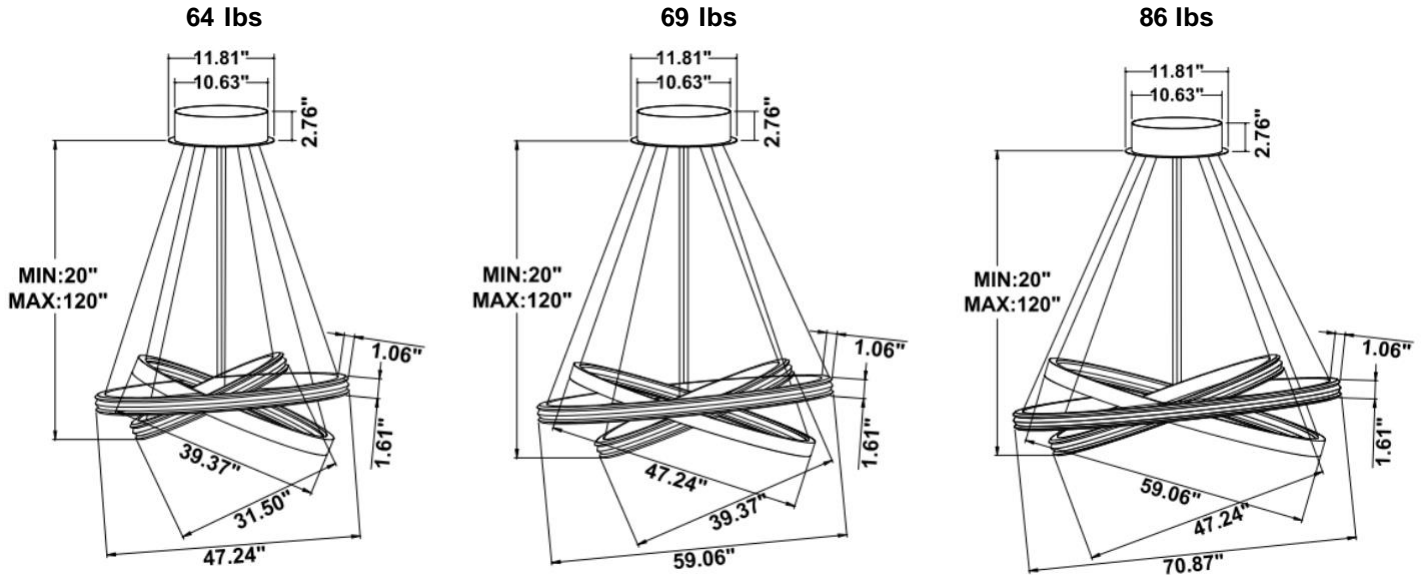

Fixture can be manually adjusted from 1' to 10' with standard cable. Longer custom lengths available. Standard Finishes - Black, White, Silver, and Bronze. Other finishes available.

Material: Canopy Iron + Aluminium Profile + Acrylic
 10' Adjustable Aircraft Cable/Power Cord Included (Custom length available)
 Efficiency: Up to 85 LPW
 CCT Selectable (Standard): 3000K, 3500K, 4000K
 Controls: 1-10V (Standard), Color Tunable white & Dimming control by Wall Switch Phone App, voice control ZigBee 3 in 1
 Emergency Battery back up available

Dimension & Weight:

15.57" = 16" / 23.62" = 24" / 31.5" = 32" / 39.37" = 40" / 47.24" = 48" / 59.06" = 60" / 70.87" = 72"

SB-A03A: With canopy light inside

SB-A03B: With canopy 1st and 3rd ring light inside, 2nd ring light outside

SB-A03C: With canopy 1st ring and 3rd ring light outside, 2nd ring light inside

SB-A03D: With canopy and remote mount, 1st ring light outside, 2nd ring and 3rd ring light inside

SB-A03R: With canopy and remote mount, light inside