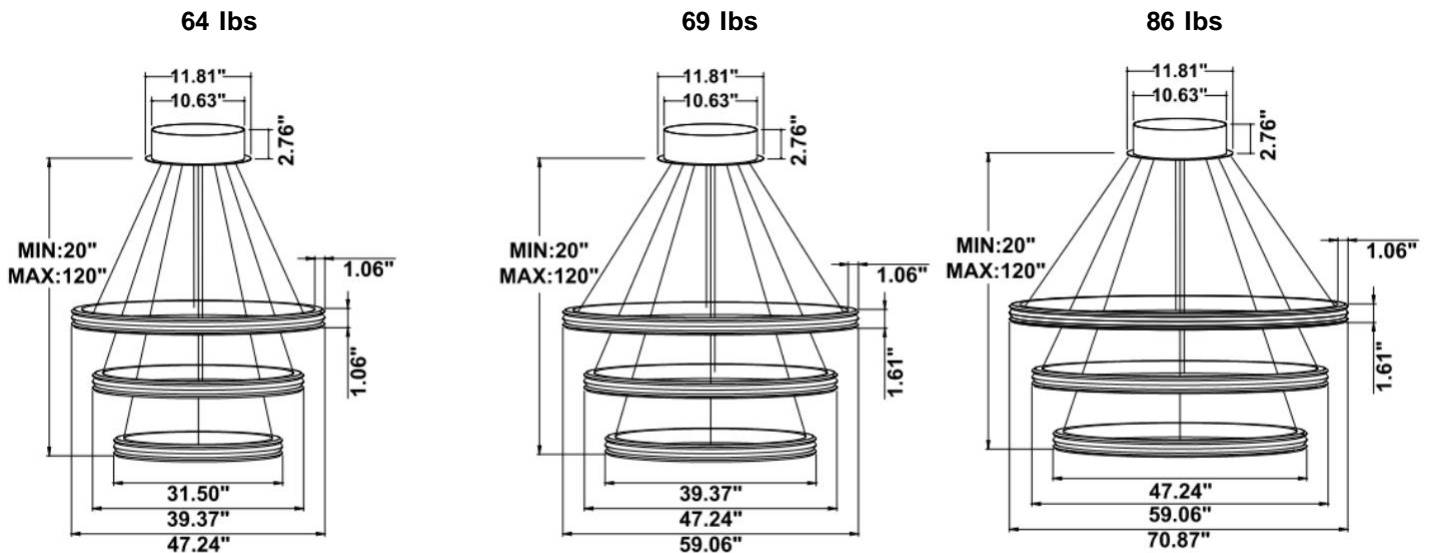

Fixture can be manually adjusted from 1' to 10' with standard cable. Longer custom lengths available. Standard Finishes - Black, White, Silver, and Bronze. Other finishes available.

Material: Canopy Iron + Aluminium Profile + Acrylic
 10' Adjustable Aircraft Cable/Power Cord Included (Custom length available)
 Efficiency: Up to 85 LPW
 CCT Selectable (Standard): 3000K, 3500K, 4000K
 Controls: 1-10V (Standard), Color Tunable white & Dimming control by Wall Switch Phone App, voice control ZigBee 3 in 1
 Emergency Battery back up available

Model Information:

Example: SB-A03A150WSB

Products series	Wattage	Options	Profile Finishes
SB-A03A SB-A03C SB-A03D SB-A03R	150W=32"+40"+48" 180W=40"+48"+60" 200W=48"+60"+72"	S=Color Selectable 3000K/3500K/4000K CRI 90 4000K factory set color 1-10V dim (Standard) T=3000K-4000K Color Tunable & Dimmable by wall switch including phone App and voice control L=Line Triac dimming	B=Black Jack (Stock Color) S=Platinum Silver (Stock Color) W=Gloss White (Stock Color) O=Oil Bronze (Stock Color) RAL number for other Color
SB-A03B	120W=32"+40"+32" 160W=40"+48"+40" 190W=48"+60"+48" 220W=60"+72"+60"		

Dimension & Weight:

15.57" = 16" / 23.62" = 24" / 31.5" = 32" / 39.37" = 40" / 47.24" = 48" / 59.06" = 60" / 70.87" = 72"

SB-A03A: With canopy light inside

SB-A03B: With canopy 1st and 3rd ring light inside, 2nd ring light outside