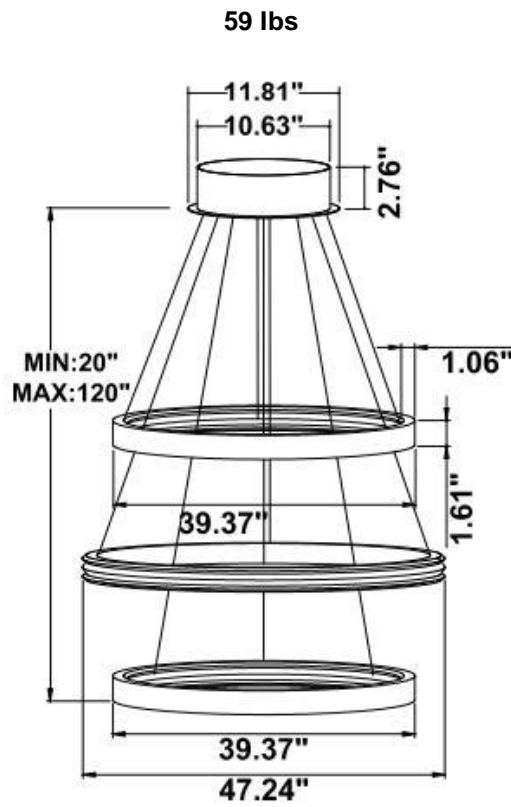

Fixture can be manually adjusted from 1' to 10' with standard cable. Longer custom lengths available. Standard Finishes - Black, White, Silver, and Bronze. Other finishes available.

Material: Canopy Iron + Aluminium Profile + Acrylic
 10' Adjustable Aircraft Cable/Power Cord Included (Custom length available)
 Efficiency: Up to 85 LPW
 CCT Selectable (Standard): 3000K, 3500K, 4000K
 Controls: 1-10V (Standard), Color Tunable white & Dimming control by Wall Switch Phone App, voice control ZigBee 3 in 1
 Emergency Battery back up available

Model Information:

Example: SB-A03A150WSB

Products series	Wattage	Options	Profile Finishes
SB-A03A SB-A03C SB-A03D SB-A03R	150W=32"+40"+48" 180W=40"+48"+60" 200W=48"+60"+72"	S=Color Selectable 3000K/3500K/4000K CRI 90 4000K factory set color 1-10V dim (Standard) T=3000K-4000K Color Tunable & Dimmable by wall switch including phone App and voice control L=Line Triac dimming	B=Black Jack (Stock Color) S=Platinum Silver (Stock Color) W=Gloss White (Stock Color) O=Oil Bronze (Stock Color) RAL number for other Color
SB-A03B	120W=32"+40"+32" 160W=40"+48"+40" 190W=48"+60"+48" 220W=60"+72"+60"		

3000K-4000K Tunable white & Dimming control by DimTone wall Switch, Phone App and voice control are built in

Accessory

ACCESSORY ITEMS	MODEL NUMBER	DESCRIPTION
	SB-TONE-WSX	Tunable white & dimming DimTone Wall switch by moving 2 sliders on wall switch also available control by phone App and voice, 1 Wall Switch controls Max 700W light fixtures, 120V with no battery required
	SB-EBP/5W/B	Factory installed Remote Emergency Battery Pack 5W 90 minutes
	SB-EBP/10.7W/B	Factory installed Remote Emergency Battery Pack 10.7W 90 minutes
	SB-EBP/17W/B	Factory installed Remote Emergency Battery Pack 17W 90 minutes

Dimension & Weight:

15.57" = 16" / 23.62" = 24" / 31.5" = 32" / 39.37" = 40" / 47.24" = 48" / 59.06" = 60" / 70.87" = 72"

SB-A03A: With canopy light inside

SB-A03B: With canopy 1st and 3rd ring light inside, 2nd ring light outside