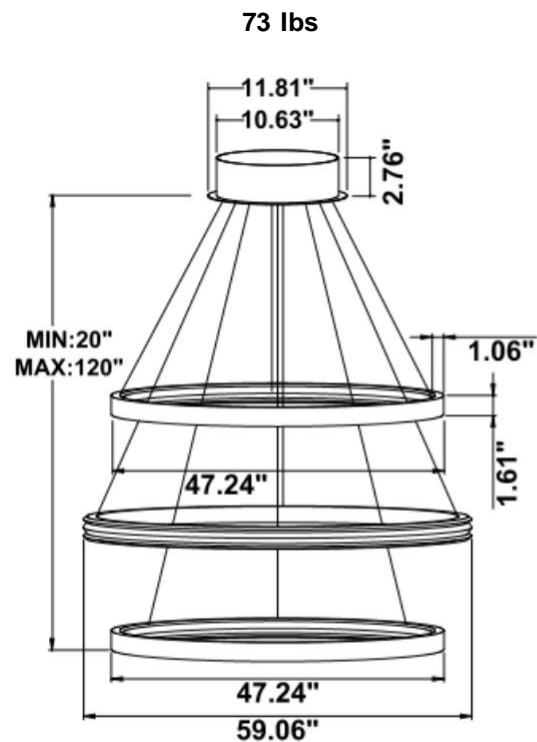

Fixture can be manually adjusted from 1' to 10' with standard cable. Longer custom lengths available. Standard Finishes - Black, White, Silver, and Bronze. Other finishes available.

Material: Canopy Iron + Aluminium Profile + Acrylic
 10' Adjustable Aircraft Cable/Power Cord Included (Custom length available)
 Efficiency: Up to 85 LPW
 CCT Selectable (Standard): 3000K, 3500K, 4000K
 Controls: 1-10V (Standard), Color Tunable white & Dimming control by Wall Switch Phone App, voice control ZigBee 3 in 1
 Emergency Battery back up available

Model Information:

Example: SB-A03A150WSB

Products series	Wattage	Options	Profile Finishes
SB-A03A SB-A03C SB-A03D SB-A03R	150W=32"+40"+48" 180W=40"+48"+60" 200W=48"+60"+72"	S=Color Selectable 3000K/3500K/4000K CRI 90 4000K factory set color 1-10V dim (Standard) T=3000K-4000K Color Tunable & Dimmable by wall switch including phone App and voice control L=Line Triac dimming	B=Black Jack (Stock Color) S=Platinum Silver (Stock Color) W=Gloss White (Stock Color) O=Oil Bronze (Stock Color) RAL number for other Color
SB-A03B	120W=32"+40"+32" 160W=40"+48"+40" 190W=48"+60"+48" 220W=60"+72"+60"		

Dimension & Weight:

15.57" = 16" / 23.62" = 24" / 31.5" = 32" / 39.37" = 40" / 47.24" = 48" / 59.06" = 60" / 70.87" = 72"

SB-A03A: With canopy light inside

SB-A03B: With canopy 1st and 3rd ring light inside, 2nd ring light outside