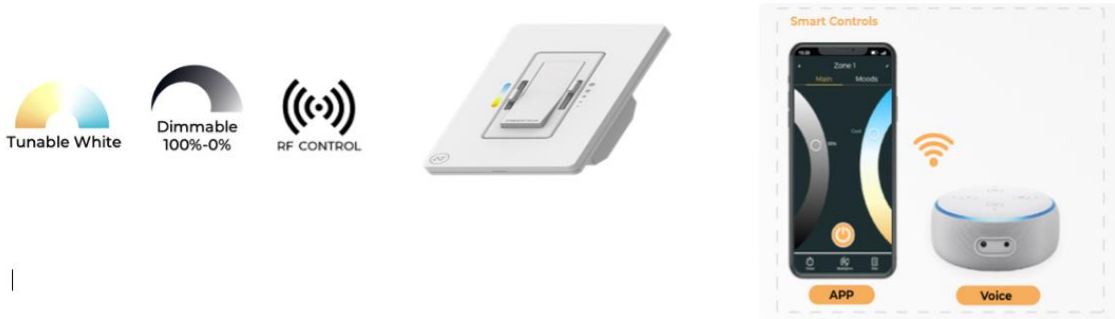

Fixture can be manually adjusted from 1' to 10' with standard cable. Longer custom lengths available. Standard Finishes - Black, White, Silver, and Bronze. Other finishes available.

Material: Canopy Iron + Aluminium Profile + Acrylic
 10' Adjustable Aircraft Cable/Power Cord Included (Custom length available)
 Efficiency: Up to 85 LPW
 CCT Selectable (Standard): 3000K, 3500K, 4000K
 Controls: 1-10V (Standard), Color Tunable white & Dimming control by Wall Switch Phone App, voice control ZigBee 3 in 1
 Emergency Battery back up available

Limited Warranty: 5 Years
 Ships Assembled
 UL, cUL, FCC
 Power factor: ≥0.95
 Input Voltage: 100-277V universal
 Beam Angle: 120°
 Operating temperature: -40°F to 122°F

SB-A03A

SB-A03B

SB-A03C

SB-A03D

SB-A03R

Model Information:

Example: SB-A03A150WSB

Products series	Wattage	Options	Profile Finishes
SB-A03A SB-A03C SB-A03D SB-A03R	150W=32"+40"+48" 180W=40"+48"+60" 200W=48"+60"+72"	S=Color Selectable 3000K/3500K/4000K CRI 90 4000K factory set color 1-10V dim (Standard) T=3000K-4000K Color Tunable & Dimmable by wall switch including phone App and voice control L=Line Triac dimming	B=Black Jack (Stock Color) S=Platinum Silver (Stock Color) W=Gloss White (Stock Color) O=Oil Bronze (Stock Color) RAL number for other Color
SB-A03B	120W=32"+40"+32" 160W=40"+48"+40" 190W=48"+60"+48" 220W=60"+72"+60"		

3000K-4000K Tunable white & Dimming control by DimTone wall Switch, Phone App and voice control are built in

Accessory

ACCESSORY ITEMS	MODEL NUMBER	DESCRIPTION
	SB-TONE-WSX	Tunable white & dimming DimTone Wall switch by moving 2 sliders on wall switch also available control by phone App and voice, 1 Wall Switch controls Max 700W light fixtures, 120V with no battery required
	SB-EBP/5W/B	Factory installed Remote Emergency Battery Pack 5W 90 minutes
	SB-EBP/10.7W/B	Factory installed Remote Emergency Battery Pack 10.7W 90 minutes
	SB-EBP/17W/B	Factory installed Remote Emergency Battery Pack 17W 90 minutes