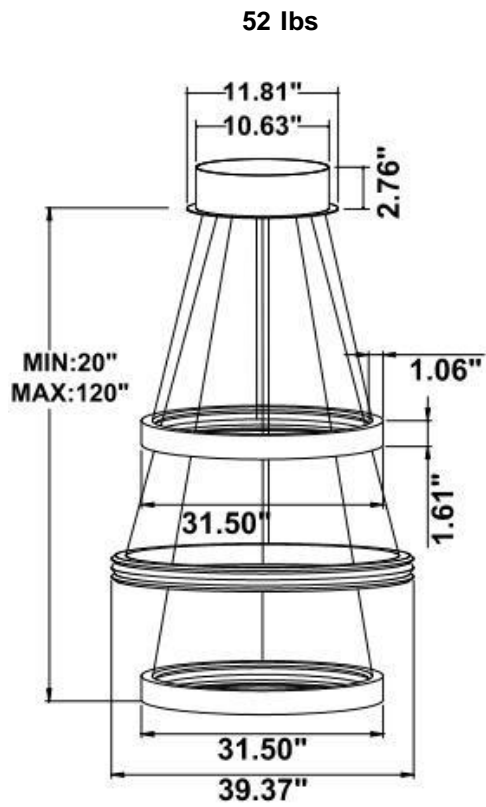

Fixture can be manually adjusted from 1' to 10' with standard cable. Longer custom lengths available. Standard Finishes - Black, White, Silver, and Bronze. Other finishes available.

Material: Canopy Iron + Aluminium Profile + Acrylic
 10' Adjustable Aircraft Cable/Power Cord Included (Custom length available)
 Efficiency: Up to 85 LPW
 CCT Selectable (Standard): 3000K, 3500K, 4000K
 Controls: 1-10V (Standard), Color Tunable white & Dimming control by Wall Switch Phone App, voice control ZigBee 3 in 1
 Emergency Battery back up available

Model Information:

Example: SB-A03A150WSB

Products series	Wattage	Options	Profile Finishes
SB-A03A SB-A03C SB-A03D SB-A03R	150W=32"+40"+48" 180W=40"+48"+60" 200W=48"+60"+72"	S=Color Selectable 3000K/3500K/4000K CRI 90 4000K factory set color 1-10V dim (Standard) T=3000K-4000K Color Tunable & Dimmable by wall switch including phone App and voice control L=Line Triac dimming	B=Black Jack (Stock Color) S=Platinum Silver (Stock Color) W=Gloss White (Stock Color) O=Oil Bronze (Stock Color) RAL number for other Color
SB-A03B	120W=32"+40"+32" 160W=40"+48"+40" 190W=48"+60"+48" 220W=60"+72"+60"		

3000K-4000K Tunable white & Dimming control by DimTone wall Switch, Phone App and voice control are built in

Accessory

ACCESSORY ITEMS	MODEL NUMBER	DESCRIPTION
	SB-TONE-WSX	Tunable white & dimming DimTone Wall switch by moving 2 sliders on wall switch also available control by phone App and voice, 1 Wall Switch controls Max 700W light fixtures, 120V with no battery required
	SB-EBP/5W/B	Factory installed Remote Emergency Battery Pack 5W 90 minutes
	SB-EBP/10.7W/B	Factory installed Remote Emergency Battery Pack 10.7W 90 minutes
	SB-EBP/17W/B	Factory installed Remote Emergency Battery Pack 17W 90 minutes

Dimension & Weight:

15.57" = 16" / 23.62" = 24" / 31.5" = 32" / 39.37" = 40" / 47.24" = 48" / 59.06" = 60" / 70.87" = 72"

SB-A03A: With canopy light inside

SB-A03B: With canopy 1st and 3rd ring light inside, 2nd ring light outside