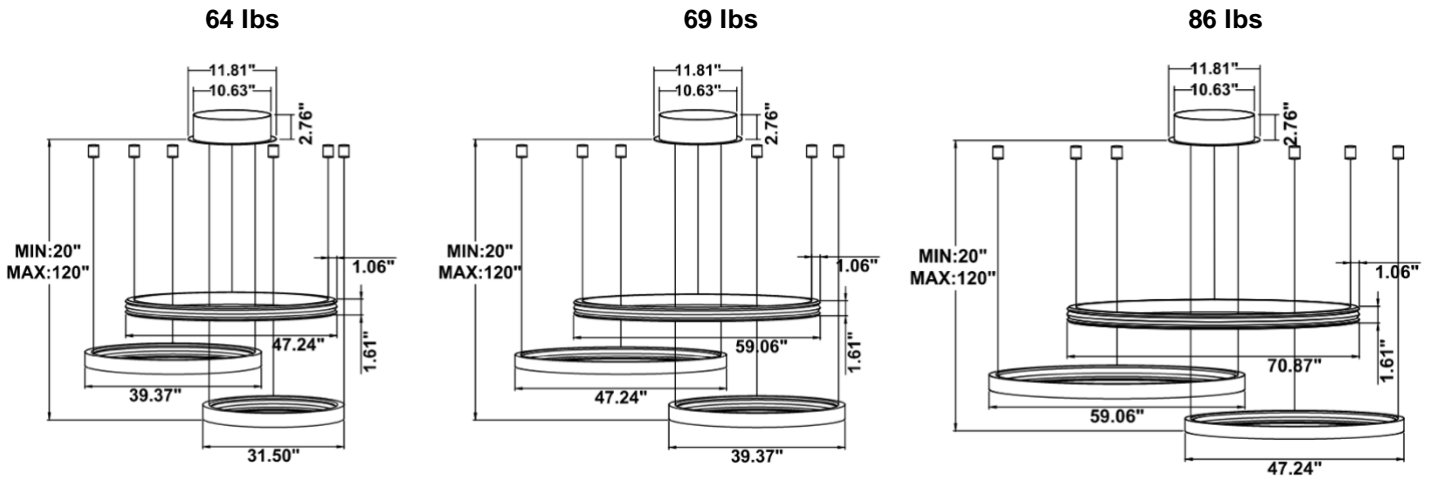

Fixture can be manually adjusted from 1' to 10' with standard cable. Longer custom lengths available. Standard Finishes - Black, White, Silver, and Bronze. Other finishes available.

Material: Canopy Iron + Aluminium Profile + Acrylic
 10' Adjustable Aircraft Cable/Power Cord Included (Custom length available)
 Efficiency: Up to 85 LPW
 CCT Selectable (Standard): 3000K, 3500K, 4000K
 Controls: 1-10V (Standard), Color Tunable white & Dimming control by Wall Switch Phone App, voice control ZigBee 3 in 1
 Emergency Battery back up available

Model Information:

Example: SB-A03A150WSB

Products series	Wattage	Options	Profile Finishes
SB-A03A SB-A03C SB-A03D SB-A03R	150W=32"+40"+48" 180W=40"+48"+60" 200W=48"+60"+72"	S=Color Selectable 3000K/3500K/4000K CRI 90 4000K factory set color 1-10V dim (Standard) T=3000K-4000K Color Tunable & Dimmable by wall switch including phone App and voice control L=Line Triac dimming	B=Black Jack (Stock Color) S=Platinum Silver (Stock Color) W=Gloss White (Stock Color) O=Oil Bronze (Stock Color) RAL number for other Color
SB-A03B	120W=32"+40"+32" 160W=40"+48"+40" 190W=48"+60"+48" 220W=60"+72"+60"		

Dimension & Weight:

15.57" = 16" / 23.62" = 24" / 31.5" = 32" / 39.37" = 40" / 47.24" = 48" / 59.06" = 60" / 70.87" = 72"

SB-A03A: With canopy light inside

SB-A03B: With canopy 1st and 3rd ring light inside, 2nd ring light outside

SB-A03C: With canopy 1st ring and 3rd ring light outside, 2nd ring light inside

SB-A03D: With canopy and remote mount, 1st ring light outside, 2nd ring and 3rd ring light inside

SB-A03R: With canopy and remote mount, light inside