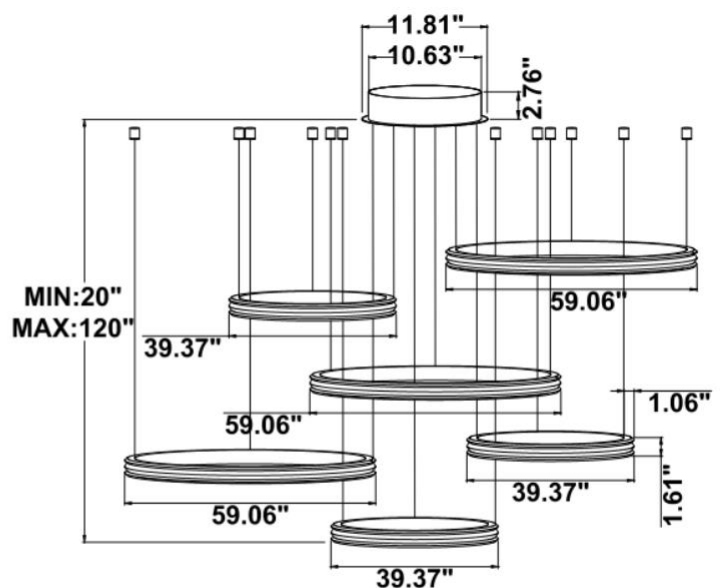

Fixture can be manually adjusted from 1' to 10' with standard cable. Longer custom lengths available. Standard Finishes - Black, White, Silver, and Bronze. Other finishes available.

Material: Canopy Iron + Aluminium Profile + Acrylic
 10' Adjustable Aircraft Cable/Power Cord Included (Custom length available)
 Efficiency: Up to 85 LPW
 CCT Selectable (Standard): 3000K, 3500K, 4000K
 Controls: 1-10V (Standard), Color Tunable white & Dimming control by Wall Switch Phone App, voice control ZigBee 3 in 1
 Emergency Battery back up available

Example: SB-A06A280WSB

Products series	Wattage	Options	Profile Finishes
SB-A06A SB-A06R	280W=48"+32"+48"+32"+48"+32" 320W=60"+40"+60"+40"+60"+40"	S=Color Selectable 3000K/3500K/4000K CRI 90 4000K factory set color 1-10V dim (Standard) T=3000K-4000K Color Tunable & Dimmable by wall switch including phone App and voice control L=Line Triac dimming	B=Black Jack (Stock Color) S=Platinum Silver (Stock Color) W=Gloss White (Stock Color) O=Oil Bronze (Stock Color) RAL number for other Color

3000K-4000K Tunable white & Dimming control by DimTone wall Switch, Phone App and voice control are built in

Accessory

ACCESSORY ITEMS	MODEL NUMBER	DESCRIPTION
	SB-TONE-WSX	Tunable white & dimming DimTone Wall switch by moving 2 sliders on wall switch also available control by phone App and voice, 1 Wall Switch controls Max 700W light fixtures, 120V with no battery required
	SB-EBP/5W/B	Factory installed Remote Emergency Battery Pack 5W 90 minutes
	SB-EBP/10.7W/B	Factory installed Remote Emergency Battery Pack 10.7W 90 minutes
	SB-EBP/17W/B	Factory installed Remote Emergency Battery Pack 17W 90 minutes

Dimension & Weight:

15.57" = 16" / 23.62" = 24" / 31.5" = 32" / 39.37" = 40" / 47.24" = 48" / 59.06" = 60" / 70.87" = 72"

SB-A06A: With canopy and remote mount, light outside

120 lbs

141 lbs

SB-A06R: Remote mount, light outside