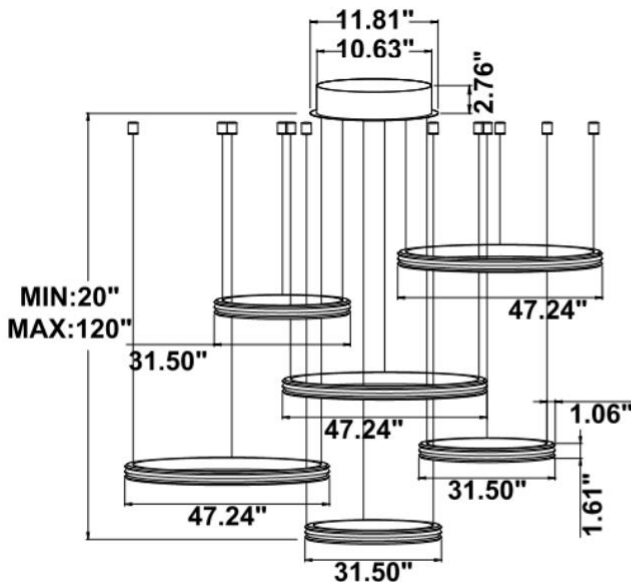

Fixture can be manually adjusted from 1' to 10' with standard cable. Longer custom lengths available. Standard Finishes - Black, White, Silver, and Bronze. Other finishes available.

Material: Canopy Iron + Aluminium Profile + Acrylic
 10' Adjustable Aircraft Cable/Power Cord Included (Custom length available)
 Efficiency: Up to 85 LPW
 CCT Selectable (Standard): 3000K, 3500K, 4000K
 Controls: 1-10V (Standard), Color Tunable white & Dimming control by Wall Switch Phone App, voice control ZigBee 3 in 1
 Emergency Battery back up available

Example: SB-A06A280WSB

Products series	Wattage	Options	Profile Finishes
SB-A06A SB-A06R	280W=48"+32"+48"+32"+48"+32" 320W=60"+40"+60"+40"+60"+40"	S=Color Selectable 3000K/3500K/4000K CRI 90 4000K factory set color 1-10V dim (Standard) T=3000K-4000K Color Tunable & Dimmable by wall switch including phone App and voice control L=Line Triac dimming	B=Black Jack (Stock Color) S=Platinum Silver (Stock Color) W=Gloss White (Stock Color) O=Oil Bronze (Stock Color) RAL number for other Color

3000K-4000K Tunable white & Dimming control by DimTone wall Switch, Phone App and voice control are built in

Accessory

ACCESSORY ITEMS	MODEL NUMBER	DESCRIPTION
	SB-TONE-WSX	Tunable white & dimming DimTone Wall switch by moving 2 sliders on wall switch also available control by phone App and voice, 1 Wall Switch controls Max 700W light fixtures, 120V with no battery required
	SB-EBP/5W/B	Factory installed Remote Emergency Battery Pack 5W 90 minutes
	SB-EBP/10.7W/B	Factory installed Remote Emergency Battery Pack 10.7W 90 minutes
	SB-EBP/17W/B	Factory installed Remote Emergency Battery Pack 17W 90 minutes

Dimension & Weight:

15.57" = 16" / 23.62" = 24" / 31.5" = 32" / 39.37" = 40" / 47.24" = 48" / 59.06" = 60" / 70.87" = 72"

SB-A06A: With canopy and remote mount, light outside

120 lbs

141 lbs

SB-A06R: Remote mount, light outside