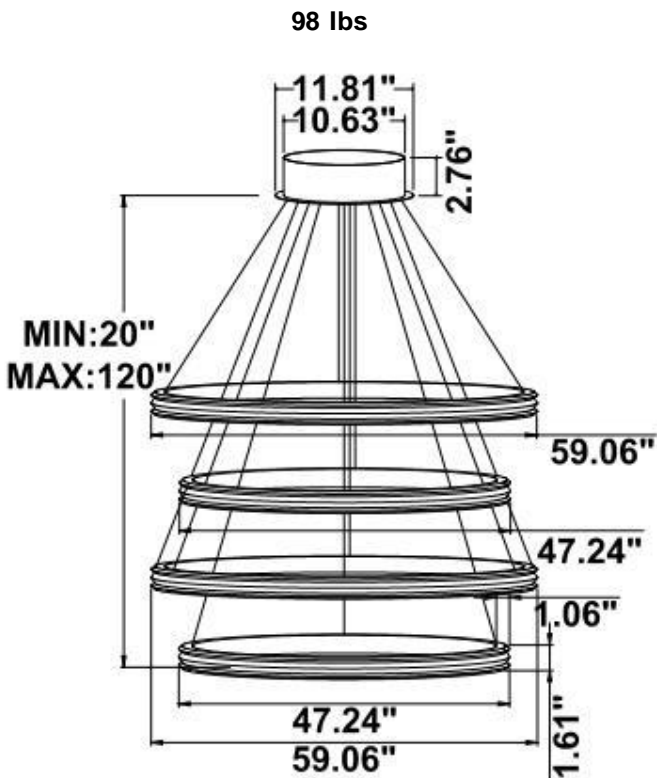

Fixture can be manually adjusted from 1' to 10' with standard cable. Longer custom lengths available. Standard Finishes - Black, White, Silver, and Bronze. Other finishes available.

Material: Canopy Iron + Aluminium Profile + Acrylic
 10' Adjustable Aircraft Cable/Power Cord Included (Custom length available)
 Efficiency: Up to 85 LPW
 CCT Selectable (Standard): 3000K, 3500K, 4000K
 Controls: 1-10V (Standard), Color Tunable white & Dimming control by Wall Switch Phone
 App, voice control ZigBee 3 in 1
 Emergency Battery back up available

Model Information:

Example: SB-A04A200WSB

Products series	Wattage	Options	Profile Finishes
SB-A04A SB-A04B SB-A04C SB-A04R	200W=32"+40"+48"+60" 250W=40"+48"+60"+72"	S=Color Selectable 3000K/3500K/4000K CRI 90 4000K factory set color 1-10V dim (Standard) T=3000K-4000K Color Tunable & Dimmable by wall switch including phone App and voice control	B=Black Jack (Stock Color) S=Platinum Silver (Stock Color) W=Gloss White (Stock Color) O=Oil Bronze (Stock Color) RAL number for other Color
SB-A04D	180W=40"+32"+40"+32" 220W=48"+40"+48"+40" 260W=60"+48"+60"+48" 300W=72"+60"+72"+60"	L=Line Triac dimming	

Dimension & Weight:

15.57" = 16" / 23.62" = 24" / 31.5" = 32" / 39.37" = 40" / 47.24" = 48" / 59.06" = 60" / 70.87" = 72"

SB-A04A: With canopy, light outside

SB-A04B: With canopy and remote mount, 1st ring and 3rd ring light outside, 2nd ring and 4th ring light inside

SB-A04C: With canopy, 1st ring and 3rd ring light outside, 2nd ring and 4th ring light inside

SB-A04D: With canopy, light outside

SB-A04R: Remote mount, light outside