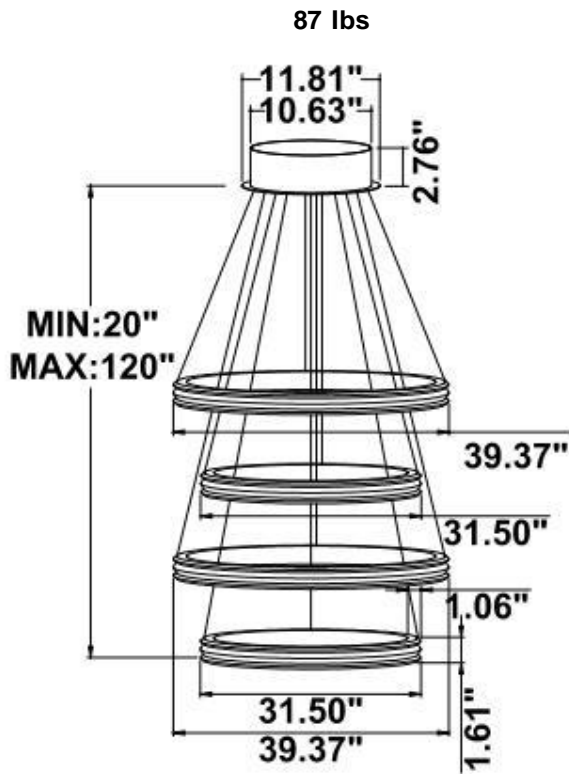

Fixture can be manually adjusted from 1' to 10' with standard cable. Longer custom lengths available. Standard Finishes - Black, White, Silver, and Bronze. Other finishes available.

Material: Canopy Iron + Aluminium Profile + Acrylic
 10' Adjustable Aircraft Cable/Power Cord Included (Custom length available)
 Efficiency: Up to 85 LPW
 CCT Selectable (Standard): 3000K, 3500K, 4000K
 Controls: 1-10V (Standard), Color Tunable white & Dimming control by Wall Switch Phone
 App, voice control ZigBee 3 in 1
 Emergency Battery back up available

Model Information:

Example: SB-A04A200WSB

Products series	Wattage	Options	Profile Finishes
SB-A04A SB-A04B SB-A04C SB-A04R	200W=32"+40"+48"+60" 250W=40"+48"+60"+72"	S=Color Selectable 3000K/3500K/4000K CRI 90 4000K factory set color 1-10V dim (Standard) T=3000K-4000K Color Tunable & Dimmable by wall switch including phone App and voice control	B=Black Jack (Stock Color) S=Platinum Silver (Stock Color) W=Gloss White (Stock Color) O=Oil Bronze (Stock Color) RAL number for other Color
SB-A04D	180W=40"+32"+40"+32" 220W=48"+40"+48"+40" 260W=60"+48"+60"+48" 300W=72"+60"+72"+60"	L=Line Triac dimming	

Dimension & Weight:

15.57" = 16" / 23.62" = 24" / 31.5" = 32" / 39.37" = 40" / 47.24" = 48" / 59.06" = 60" / 70.87" = 72"

SB-A04A: With canopy, light outside

SB-A04B: With canopy and remote mount, 1st ring and 3rd ring light outside, 2nd ring and 4th ring light inside

SB-A04C: With canopy, 1st ring and 3rd ring light outside, 2nd ring and 4th ring light inside

SB-A04D: With canopy, light outside

SB-A04R: Remote mount, light outside