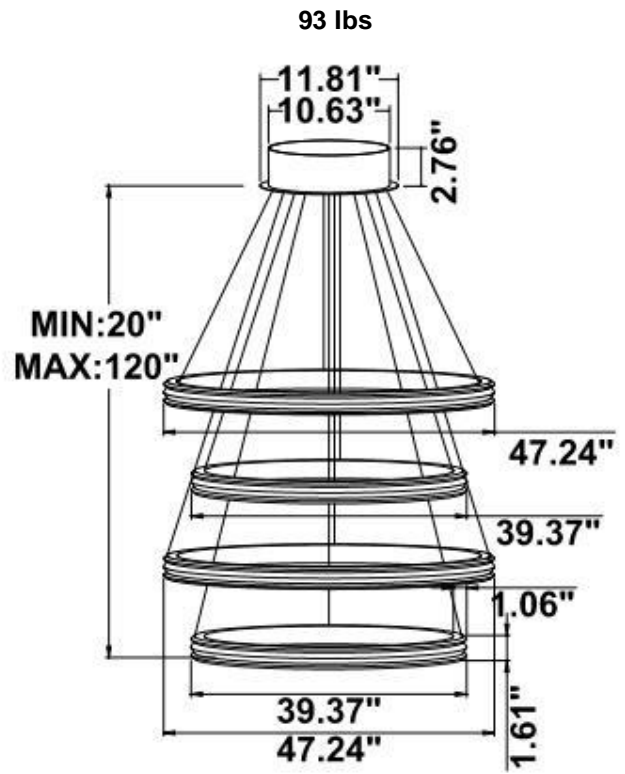

Fixture can be manually adjusted from 1' to 10' with standard cable. Longer custom lengths available. Standard Finishes - Black, White, Silver, and Bronze. Other finishes available.

Material: Canopy Iron + Aluminium Profile + Acrylic
 10' Adjustable Aircraft Cable/Power Cord Included (Custom length available)
 Efficiency: Up to 85 LPW
 CCT Selectable (Standard): 3000K, 3500K, 4000K
 Controls: 1-10V (Standard), Color Tunable white & Dimming control by Wall Switch Phone
 App, voice control ZigBee 3 in 1
 Emergency Battery back up available

Model Information:

Example: SB-A04A200WSB

Products series	Wattage	Options	Profile Finishes
SB-A04A SB-A04B SB-A04C SB-A04R	200W=32"+40"+48"+60" 250W=40"+48"+60"+72"	S=Color Selectable 3000K/3500K/4000K CRI 90 4000K factory set color 1-10V dim (Standard) T=3000K-4000K Color Tunable & Dimmable by wall switch including phone App and voice control	B=Black Jack (Stock Color) S=Platinum Silver (Stock Color) W=Gloss White (Stock Color) O=Oil Bronze (Stock Color) RAL number for other Color
SB-A04D	180W=40"+32"+40"+32" 220W=48"+40"+48"+40" 260W=60"+48"+60"+48" 300W=72"+60"+72"+60"	L=Line Triac dimming	

Dimension & Weight:

15.57" = 16" / 23.62" = 24" / 31.5" = 32" / 39.37" = 40" / 47.24" = 48" / 59.06" = 60" / 70.87" = 72"

SB-A04A: With canopy, light outside

SB-A04B: With canopy and remote mount, 1st ring and 3rd ring light outside, 2nd ring and 4th ring light inside

SB-A04C: With canopy, 1st ring and 3rd ring light outside, 2nd ring and 4th ring light inside

SB-A04D: With canopy, light outside

SB-A04R: Remote mount, light outside