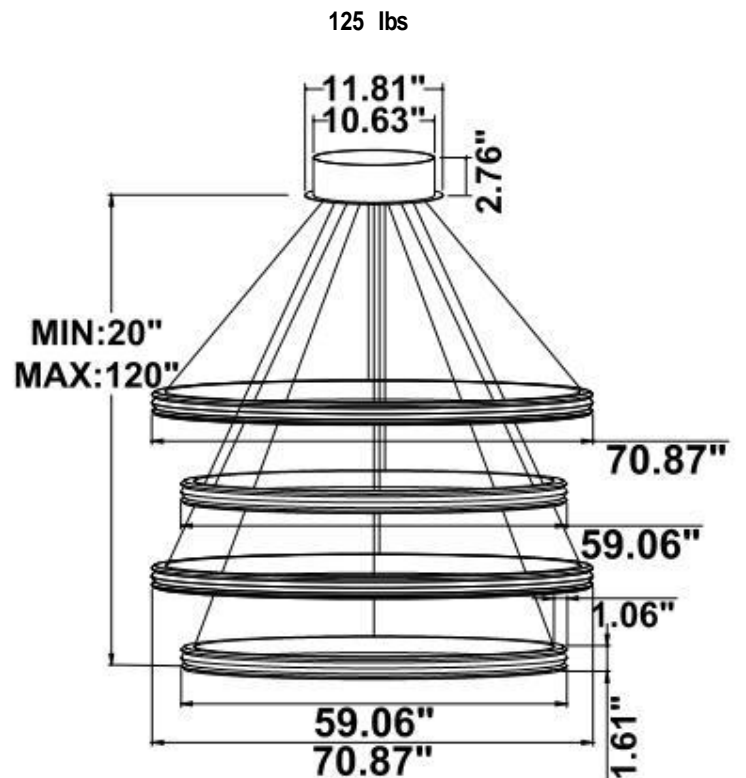

Fixture can be manually adjusted from 1' to 10' with standard cable. Longer custom lengths available. Standard Finishes - Black, White, Silver, and Bronze. Other finishes available.

Material: Canopy Iron + Aluminium Profile + Acrylic
 10' Adjustable Aircraft Cable/Power Cord Included (Custom length available)
 Efficiency: Up to 85 LPW
 CCT Selectable (Standard): 3000K, 3500K, 4000K
 Controls: 1-10V (Standard), Color Tunable white & Dimming control by Wall Switch Phone
 App, voice control ZigBee 3 in 1
 Emergency Battery back up available

Model Information:

Example: SB-A04A200WSB

Products series	Wattage	Options	Profile Finishes
SB-A04A SB-A04B SB-A04C SB-A04R	200W=32"+40"+48"+60" 250W=40"+48"+60"+72"	S=Color Selectable 3000K/3500K/4000K CRI 90 4000K factory set color 1-10V dim (Standard) T=3000K-4000K Color Tunable & Dimmable by wall switch including phone App and voice control	B=Black Jack (Stock Color) S=Platinum Silver (Stock Color) W=Gloss White (Stock Color) O=Oil Bronze (Stock Color) RAL number for other Color
SB-A04D	180W=40"+32"+40"+32" 220W=48"+40"+48"+40" 260W=60"+48"+60"+48" 300W=72"+60"+72"+60"	L=Line Triac dimming	

Dimension & Weight:

15.57" = 16" / 23.62" = 24" / 31.5" = 32" / 39.37" = 40" / 47.24" = 48" / 59.06" = 60" / 70.87" = 72"

SB-A04A: With canopy, light outside

SB-A04B: With canopy and remote mount, 1st ring and 3rd ring light outside, 2nd ring and 4th ring light inside

SB-A04C: With canopy, 1st ring and 3rd ring light outside, 2nd ring and 4th ring light inside

SB-A04D: With canopy, light outside

SB-A04R: Remote mount, light outside