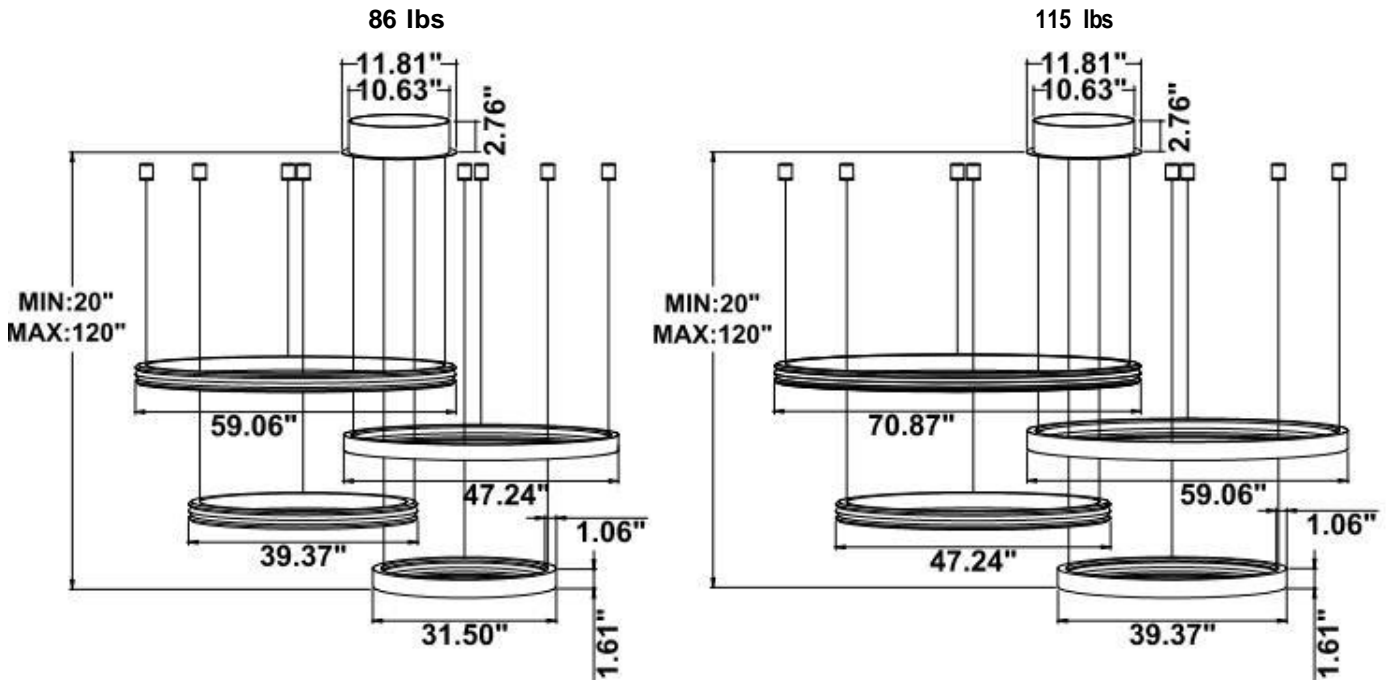

Fixture can be manually adjusted from 1' to 10' with standard cable. Longer custom lengths available. Standard Finishes - Black, White, Silver, and Bronze. Other finishes available.

Material: Canopy Iron + Aluminium Profile + Acrylic
 10' Adjustable Aircraft Cable/Power Cord Included (Custom length available)
 Efficiency: Up to 85 LPW
 CCT Selectable (Standard): 3000K, 3500K, 4000K
 Controls: 1-10V (Standard), Color Tunable white & Dimming control by Wall Switch Phone
 App, voice control ZigBee 3 in 1
 Emergency Battery back up available

Model Information:

Example: SB-A04A200WSB

Products series	Wattage	Options	Profile Finishes
SB-A04A SB-A04B SB-A04C SB-A04R	200W=32"+40"+48"+60" 250W=40"+48"+60"+72"	S=Color Selectable 3000K/3500K/4000K CRI 90 4000K factory set color 1-10V dim (Standard) T=3000K-4000K Color Tunable & Dimmable by wall switch including phone App and voice control	B=Black Jack (Stock Color) S=Platinum Silver (Stock Color) W=Gloss White (Stock Color) O=Oil Bronze (Stock Color) RAL number for other Color
SB-A04D	180W=40"+32"+40"+32" 220W=48"+40"+48"+40" 260W=60"+48"+60"+48" 300W=72"+60"+72"+60"	L=Line Triac dimming	

Dimension & Weight:

15.57" = 16" / 23.62" = 24" / 31.5" = 32" / 39.37" = 40" / 47.24" = 48" / 59.06" = 60" / 70.87" = 72"

SB-A04A: With canopy, light outside

SB-A04B: With canopy and remote mount, 1st ring and 3rd ring light outside, 2nd ring and 4th ring light inside