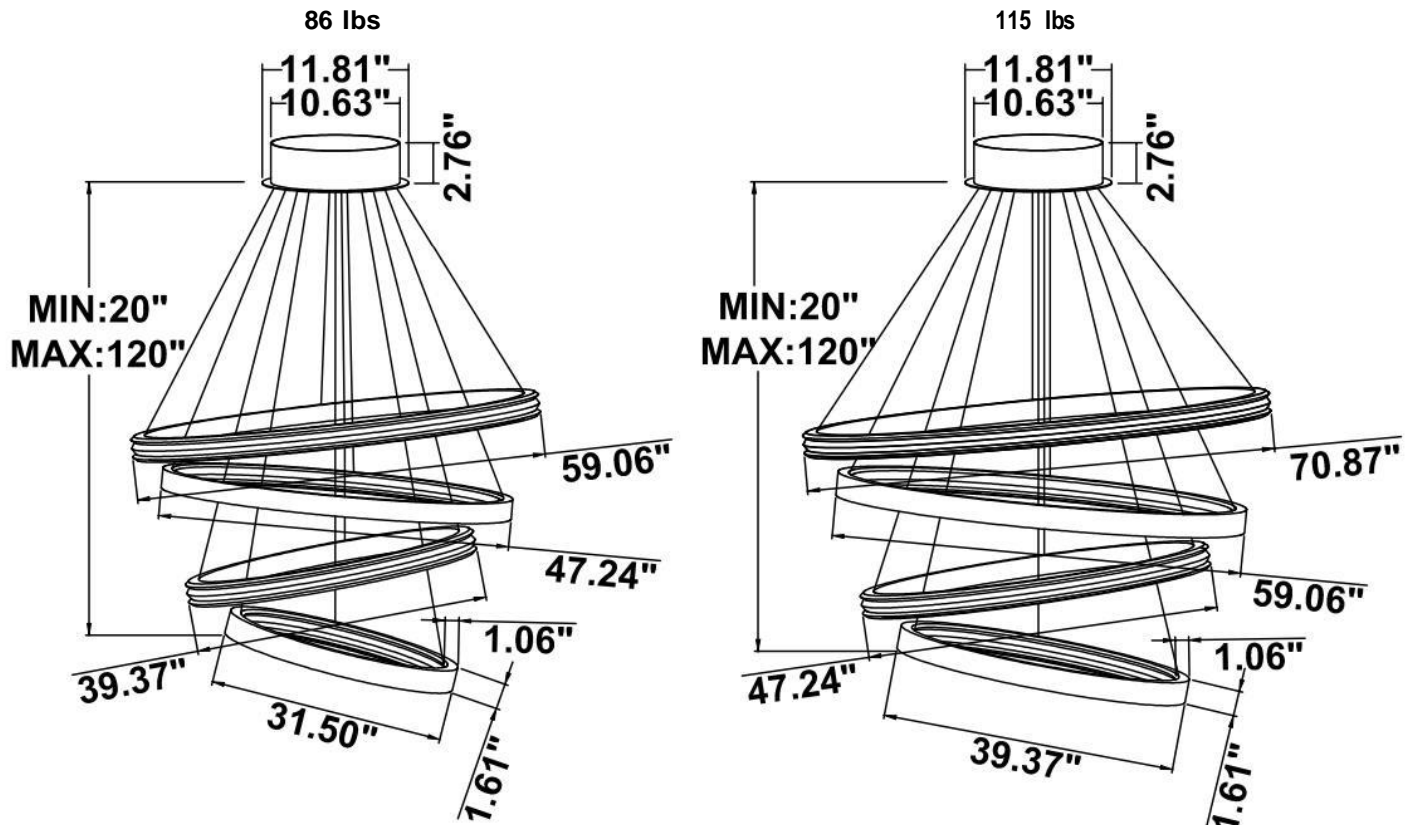

Fixture can be manually adjusted from 1' to 10' with standard cable. Longer custom lengths available. Standard Finishes - Black, White, Silver, and Bronze. Other finishes available.

Material: Canopy Iron + Aluminium Profile + Acrylic
 10' Adjustable Aircraft Cable/Power Cord Included (Custom length available)
 Efficiency: Up to 85 LPW
 CCT Selectable (Standard): 3000K, 3500K, 4000K
 Controls: 1-10V (Standard), Color Tunable white & Dimming control by Wall Switch Phone
 App, voice control ZigBee 3 in 1
 Emergency Battery back up available

Dimension & Weight:

15.57" = 16" / 23.62" = 24" / 31.5" = 32" / 39.37" = 40" / 47.24" = 48" / 59.06" = 60" / 70.87" = 72"

SB-A04A: With canopy, light outside

SB-A04B: With canopy and remote mount, 1st ring and 3rd ring light outside, 2nd ring and 4th ring light inside

SB-A04C: With canopy, 1st ring and 3rd ring light outside, 2nd ring and 4th ring light inside

SB-A04D: With canopy, light outside

SB-A04R: Remote mount, light outside