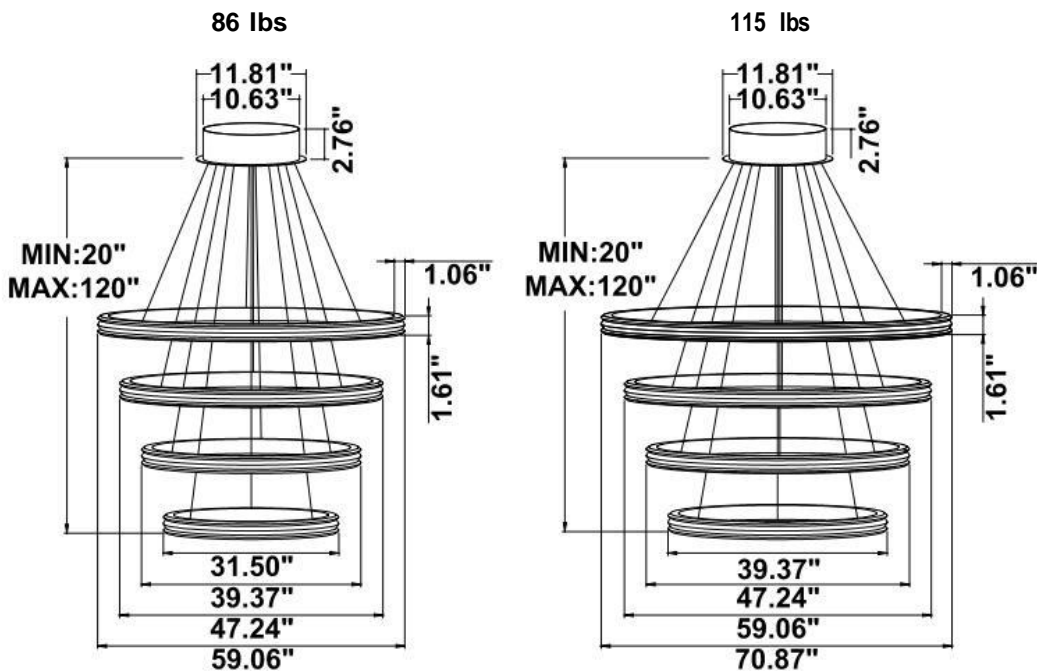

Fixture can be manually adjusted from 1' to 10' with standard cable. Longer custom lengths available. Standard Finishes - Black, White, Silver, and Bronze. Other finishes available.

Material: Canopy Iron + Aluminium Profile + Acrylic
 10' Adjustable Aircraft Cable/Power Cord Included (Custom length available)
 Efficiency: Up to 85 LPW
 CCT Selectable (Standard): 3000K, 3500K, 4000K
 Controls: 1-10V (Standard), Color Tunable white & Dimming control by Wall Switch Phone
 App, voice control ZigBee 3 in 1
 Emergency Battery back up available

Model Information:

Example: SB-A04A200WSB

Products series	Wattage	Options	Profile Finishes
SB-A04A SB-A04B SB-A04C SB-A04R	200W=32"+40"+48"+60" 250W=40"+48"+60"+72"	S=Color Selectable 3000K/3500K/4000K CRI 90 4000K factory set color 1-10V dim (Standard) T=3000K-4000K Color Tunable & Dimmable by wall switch including phone App and voice control	B=Black Jack (Stock Color) S=Platinum Silver (Stock Color) W=Gloss White (Stock Color) O=Oil Bronze (Stock Color) RAL number for other Color
SB-A04D	180W=40"+32"+40"+32" 220W=48"+40"+48"+40" 260W=60"+48"+60"+48" 300W=72"+60"+72"+60"	L=Line Triac dimming	

Dimension & Weight:

15.57" = 16" / 23.62" = 24" / 31.5" = 32" / 39.37" = 40" / 47.24" = 48" / 59.06" = 60" / 70.87" = 72"

SB-A04A: With canopy, light outside

SB-A04B: With canopy and remote mount, 1st ring and 3rd ring light outside, 2nd ring and 4th ring light inside