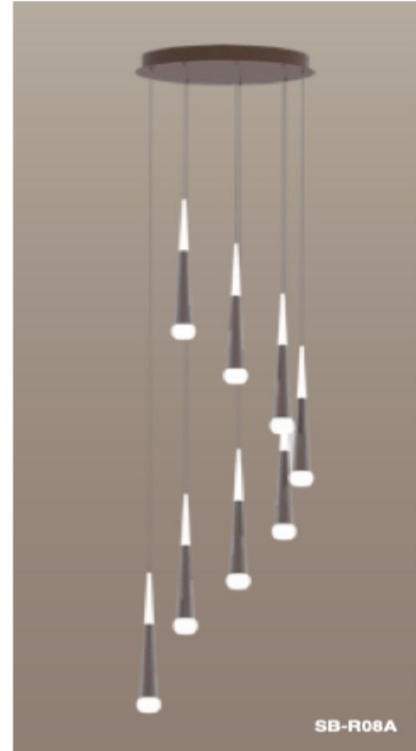

# Beacon

LED Beacon Pendant

The modern looking Beacon rain drops energy-efficient LED multi-light up and downlighting pendant made by aluminum and acrylic. Create a daydream mood in a modern space with smooth and continuous dimming. Available in 6-40 Lights or any number of Lights by your designs, fixtures color temperatures are 3000K/3500K/4000K all in 1 select by Internal CCT Color selector switch or Tunable white & dimming by Wall switch / Smart phone control / Voice control. It suits any kind of space as a composite lamp for halls, stairwells, foyers, restaurant, bars and more.

Fixture can be manually adjusted from 1' to 10' with standard cable. Longer custom lengths available. Standard Finishes - Black, White, Silver, and Bronze. Other finishes available.

Material: Canopy Iron + Aluminium Profile + Acrylic  
 10' Adjustable Aircraft Cable/Power Cord Included (Custom length available)  
 Efficiency: Up to 85 LPW  
 CCT Selectable (Standard): 3000K, 3500K, 4000K  
 Controls: 1-10V (Standard), Color Tunable white & Dimming control by Wall Switch Phone App, voice control ZigBee 3 in 1  
 Emergency Battery back up available

Limited Warranty: 5 Years  
 Ships Assembled  
 UL, cUL, FCC  
 Power factor: ≥0.95  
 Input Voltage: 100-277V universal  
 Beam Angle: 120°  
 Operating temperature: -40°F to 122°F

SB-R08A

**Model Information:**

**Example: SB-R08A40WSB**

Products series	Wattage	Options	Profile Finishes
SB-R08A	40W=40W	<p>S=Color Selectable 3K/35K/4K 0-10v dim (Standard) 4K factory color set</p> <p>T=3K-4K Color Tunable 3-4K by wall switch including phone App and voice control</p> <p>L=Line Dimming</p>	<p>B=Black Jack (Stock Color)</p> <p>S=Platinum Silver (Stock Color)</p> <p>W=Gloss White (Stock Color)</p> <p>O=Oil Bronze (Stock Color)</p>