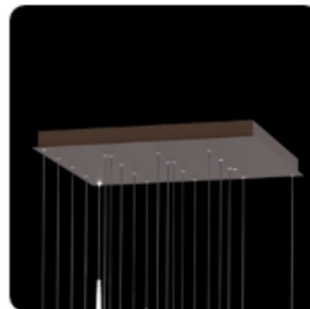

Beacon

LED Beacon Pendant

The modern looking " Beacon " rain drops energy-efficient LED multi-light up and downlighting pendant made by aluminum and acrylic. Create a daydream mood in a modern space with smooth and continuous dimming. Available in 6-40 Lights or any number of Lights by your designs, fixtures color temperatures are 3000K/3500K/4000K all in 1 select by Internal CCT Color selector switch or Tunable white & dimming by Wall switch / Smart phone control / Voice control. It suits any kind of space as a composite lamp for halls, stairwells, foyers, restaurant, bars and more.

Fixture can be manually adjusted from 1' to 10' with standard cable. Longer custom lengths available. Standard Finishes - Black, White, Silver, and Bronze. Other finishes available.

Material: Canopy Iron + Aluminium Profile + Acrylic
 10' Adjustable Aircraft Cable/Power Cord Included (Custom length available)
 Efficiency: Up to 85 LPW
 CCT Selectable (Standard): 3000K, 3500K, 4000K
 Controls: 1-10V (Standard), Color Tunable white & Dimming control by Wall Switch Phone App, voice control ZigBee 3 in 1
 Emergency Battery back up available

Limited Warranty: 5 Years
 Ships Assembled
 UL, cUL, FCC
 Power factor: ≥0.95
 Input Voltage: 100-277V universal
 Beam Angle: 120°
 Operating temperature: -40°F to 122°F

Model Information:

SB-R06A30WSB

Products series	Wattage	Options	Profile Finishes
SB-R06A	30W=30W	S=Color Selectable 3K/35K/4K 0-10v dim (Standard) 4K factory color set T=3K-4K Color Tunable 3-4K by wall switch including phone App and voice control L=Line Dimming	B=Black Jack (Stock Color) S=Platinum Silver (Stock Color) W=Gloss White (Stock Color) O=Oil Bronze (Stock Color)