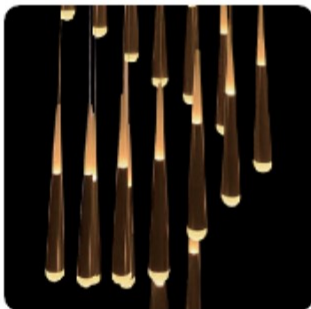

Beacon

LED Beacon Pendant

The modern looking " Beacon " rain drops energy-efficient LED multi-light up and downlighting pendant made by aluminum and acrylic. Create a daydream mood in a modern space with smooth and continuous dimming. Available in 6-40 Lights or any number of Lights by your designs, fixtures color temperatures are 3000K/3500K/4000K all in 1 select by Internal CCT Color selector switch or Tunable white & dimming by Wall switch / Smart phone control / Voice control. It suits any kind of space as a composite lamp for halls, stairwells, foyers, restaurant, bars and more.

Fixture can be manually adjusted from 1' to 10' with standard cable. Longer custom lengths available. Standard Finishes - Black, White, Silver, and Bronze. Other finishes available.

Material: Canopy Iron + Aluminium Profile + Acrylic
 10' Adjustable Aircraft Cable/Power Cord Included (Custom length available)
 Efficiency: Up to 85 LPW
 CCT Selectable (Standard): 3000K, 3500K, 4000K
 Controls: 1-10V (Standard), Color Tunable white & Dimming control by Wall Switch Phone App, voice control ZigBee 3 in 1
 Emergency Battery back up available

Limited Warranty: 5 Years
 Ships Assembled
 UL, cUL, FCC
 Power factor: ≥0.95
 Input Voltage: 100-277V universal
 Beam Angle: 120°
 Operating temperature: -40°F to 122°F

Model Information:

SB-R06A30WSB

Products series	Wattage	Options	Profile Finishes
SB-R06A	30W=30W	S=Color Selectable 3K/35K/4K 0-10v dim (Standard) 4K factory color set T=3K-4K Color Tunable 3-4K by wall switch including phone App and voice control L=Line Dimming	B=Black Jack (Stock Color) S=Platinum Silver (Stock Color) W=Gloss White (Stock Color) O=Oil Bronze (Stock Color)