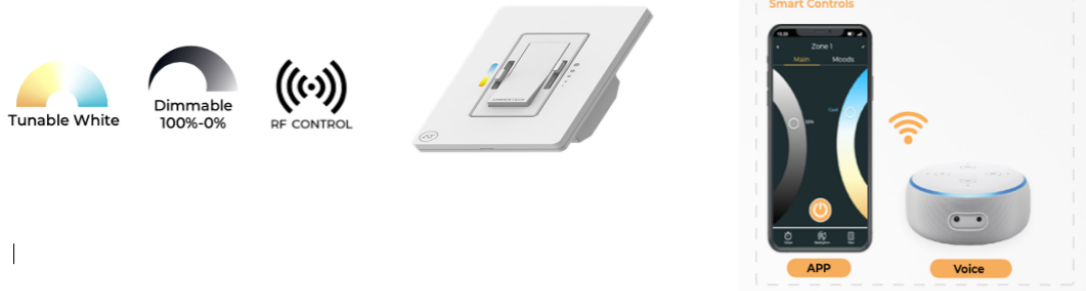

Beacon

LED Beacon Pendant

The modern looking Beacon " rain drops energy-efficient LED multi-light up and downlighting pendant made by aluminum and acrylic. Create a daydream mood in a modern space with smooth and continuous dimming. Available in 6-40 Lights or any number of Lights by your designs, fixtures color temperatures are 3000K/3500K/4000K all in 1 select by Internal CCT Color selector switch or Tunable white & dimming by Wall switch / Smart phone control / Voice control. It suits any kind of space as a composite lamp for halls, stairwells, foyers, restaurant, bars and more.

Products series	Wattage	Options	Profile Finishes
SB-R40A	200W=100W	<p>S=Color Selectable 3K/35K/4K 0-10v dim (Standard) 4K factory color set</p> <p>T=3K-4K Color Tunable 3-4K by wall switch including phone App and voice control</p> <p>L=Line Dimming</p>	<p>B=Black Jack (Stock Color)</p> <p>S=Platinum Silver (Stock Color)</p> <p>W=Gloss White (Stock Color)</p> <p>O=Oil Bronze (Stock Color)</p>

3000K-4000K Tunable white & Dimming control by DimTone wall Switch, Phone App and voice control are built in

Accessory

ACCESSORY ITEMS	MODEL NUMBER	DESCRIPTION
	SB-TONE-WSX	Tunable white & dimming DimTone Wall switch by moving 2 sliders on wall switch also available control by phone App and voice, 1 Wall Switch controls Max 700W light fixtures, 120V with no battery required
	SB-EBP/5W/B	Factory installed Remote Emergency Battery Pack 5W 90 minutes
	SB-EBP/10.7W/B	Factory installed Remote Emergency Battery Pack 10.7W 90 minutes
	SB-EBP/17W/B	Factory installed Remote Emergency Battery Pack 17W 90 minutes