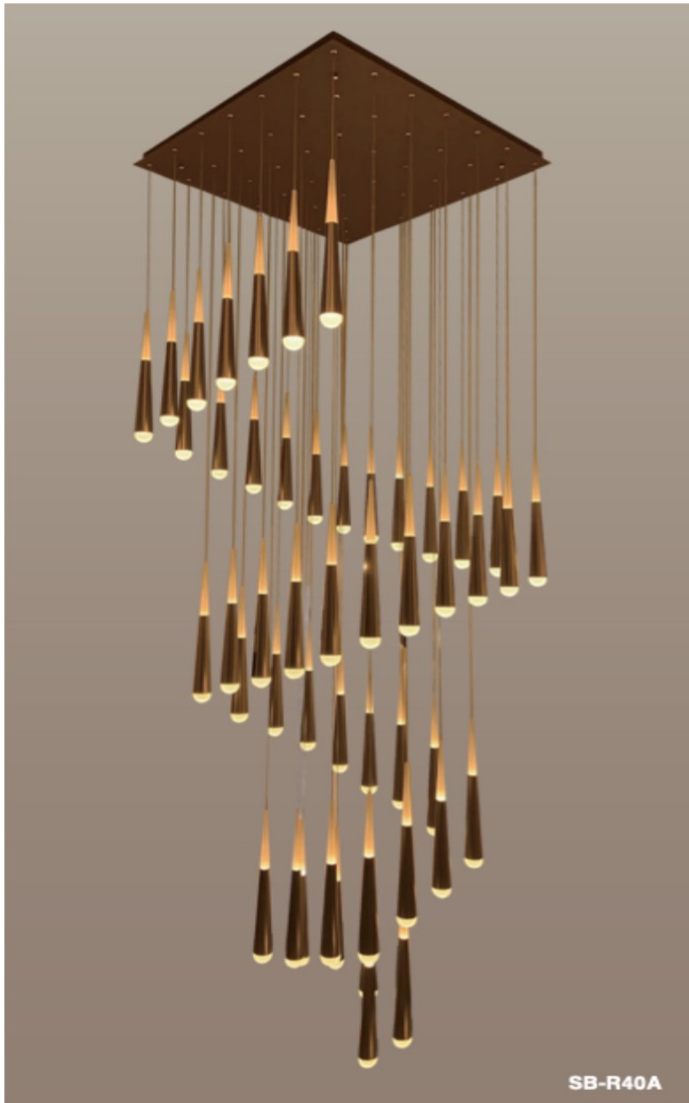

Model Information:

Example: SB-R40A200WSB

Products series	Wattage	Options	Profile Finishes
SB-R40A	200W=100W	S=Color Selectable 3K/35K/4K 0-10v dim (Standard) 4K factory color set T=3K-4K Color Tunable 3-4K by wall switch including phone App and voice control L=Line Dimming	B=Black Jack (Stock Color) S=Platinum Silver (Stock Color) W=Gloss White (Stock Color) O=Oil Bronze (Stock Color)