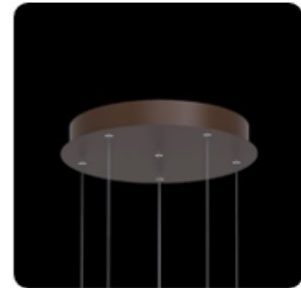

Beacon

LED Beacon Pendant

The modern looking Beacon " rain drops energy-efficient LED multi-light up and downlighting pendant made by aluminum and acrylic. Create a daydream mood in a modern space with smooth and continuous dimming. Available in 6-40 Lights or any number of Lights by your designs, fixtures color temperatures are 3000K/3500K/4000K all in 1 select by Internal CCT Color selector switch or Tunable white & dimming by Wall switch / Smart phone control / Voice control. It suits any kind of space as a composite lamp for halls, stairwells, foyers, restaurant, bars and more.

Fixture can be manually adjusted from 1' to 10' with standard cable. Longer custom lengths available. Standard Finishes - Black, White, Silver, and Bronze. Other finishes available.

Material: Canopy Iron + Aluminium Profile + Acrylic
 10' Adjustable Aircraft Cable/Power Cord Included (Custom length available)
 Efficiency: Up to 85 LPW
 CCT Selectable (Standard): 3000K, 3500K, 4000K
 Controls: 1-10V (Standard), Color Tunable white & Dimming control by Wall Switch Phone
 App, voice control ZigBee 3 in 1
 Emergency Battery back up available

Limited Warranty: 5 Years
 Ships Assembled
 UL, cUL, FCC
 Power factor: ≥0.95
 Input Voltage: 100-277V universal
 Beam Angle: 120°
 Operating temperature: -40°F to 122°F

Model Information:

Example: SB-R40A200WSB

Products series	Wattage	Options	Profile Finishes
SB-R40A	200W=100W	<p>S=Color Selectable 3K/35K/4K 0-10v dim (Standard) 4K factory color set</p> <p>T=3K-4K Color Tunable 3-4K by wall switch including phone App and voice control</p> <p>L=Line Dimming</p>	<p>B=Black Jack (Stock Color)</p> <p>S=Platinum Silver (Stock Color)</p> <p>W=Gloss White (Stock Color)</p> <p>O=Oil Bronze (Stock Color)</p>