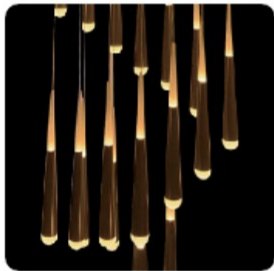

Beacon

LED Beacon Pendant

The modern looking Beacon rain drops energy-efficient LED multi-light up and downlighting pendant made by aluminum and acrylic. Create a daydream mood in a modern space with smooth and continuous dimming. Available in 6-40 Lights or any number of Lights by your designs, fixtures color temperatures are 3000K/3500K/4000K all in 1 select by Internal CCT Color selector switch or Tunable white & dimming by Wall switch / Smart phone control / Voice control. It suits any kind of space as a composite lamp for halls, stairwells, foyers, restaurant, bars and more.]

Fixture can be manually adjusted from 1' to 10' with standard cable. Longer custom lengths available. Standard Finishes - Black, White, Silver, and Bronze. Other finishes available.

Material: Canopy Iron + Aluminium Profile + Acrylic
 10' Adjustable Aircraft Cable/Power Cord Included (Custom length available)
 Efficiency: Up to 85 LPW
 CCT Selectable (Standard): 3000K, 3500K, 4000K
 Controls: 1-10V (Standard), Color Tunable white & Dimming control by Wall Switch Phone App, voice control ZigBee 3 in 1
 Emergency Battery back up available

Products series	Wattage	Options	Profile Finishes
SB-R25A	120W=100W	S=Color Selectable 3K/35K/4K 0-10v dim (Standard) 4K factory color set T=3K-4K Color Tunable 3-4K by wall switch including phone App and voice control L=Line Dimming	B=Black Jack (Stock Color) S=Platinum Silver (Stock Color) W=Gloss White (Stock Color) O=Oil Bronze (Stock Color)