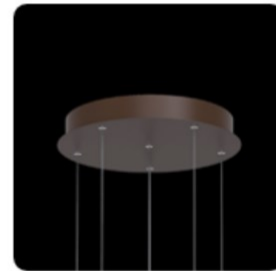

Beacon

LED Beacon Pendant

The modern looking Beacon rain drops energy-efficient LED multi-light up and downlighting pendant made by aluminum and acrylic. Create a daydream mood in a modern space with smooth and continuous dimming. Available in 6-40 Lights or any number of Lights by your designs, fixtures color temperatures are 3000K/3500K/4000K all in 1 select by Internal CCT Color selector switch or Tunable white & dimming by Wall switch / Smart phone control / Voice control. It suits any kind of space as a composite lamp for halls, stairwells, foyers, restaurant, bars and more.]

Fixture can be manually adjusted from 1' to 10' with standard cable. Longer custom lengths available. Standard Finishes - Black, White, Silver, and Bronze. Other finishes available.

Material: Canopy Iron + Aluminium Profile + Acrylic
 10' Adjustable Aircraft Cable/Power Cord Included (Custom length available)
 Efficiency: Up to 85 LPW
 CCT Selectable (Standard): 3000K, 3500K, 4000K
 Controls: 1-10V (Standard), Color Tunable white & Dimming control by Wall Switch Phone App, voice control ZigBee 3 in 1
 Emergency Battery back up available

Products series	Wattage	Options	Profile Finishes
SB-R25A	120W=100W	S=Color Selectable 3K/35K/4K 0-10v dim (Standard) 4K factory color set T=3K-4K Color Tunable 3-4K by wall switch including phone App and voice control L=Line Dimming	B=Black Jack (Stock Color) S=Platinum Silver (Stock Color) W=Gloss White (Stock Color) O=Oil Bronze (Stock Color)